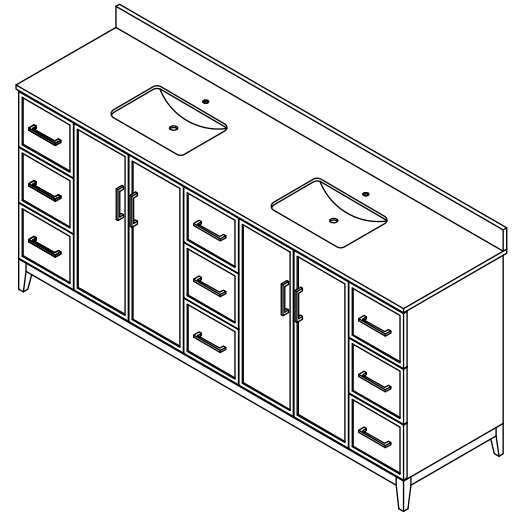

WYNDHAM COLLECTION

TOP VIEW OF VANITY CABINET

*Note: Due to high probability of breakage, the backsplash comes in two pieces, cut from the same piece. All measurements are $\pm 1/4"$.

WC-7171-84-DBL