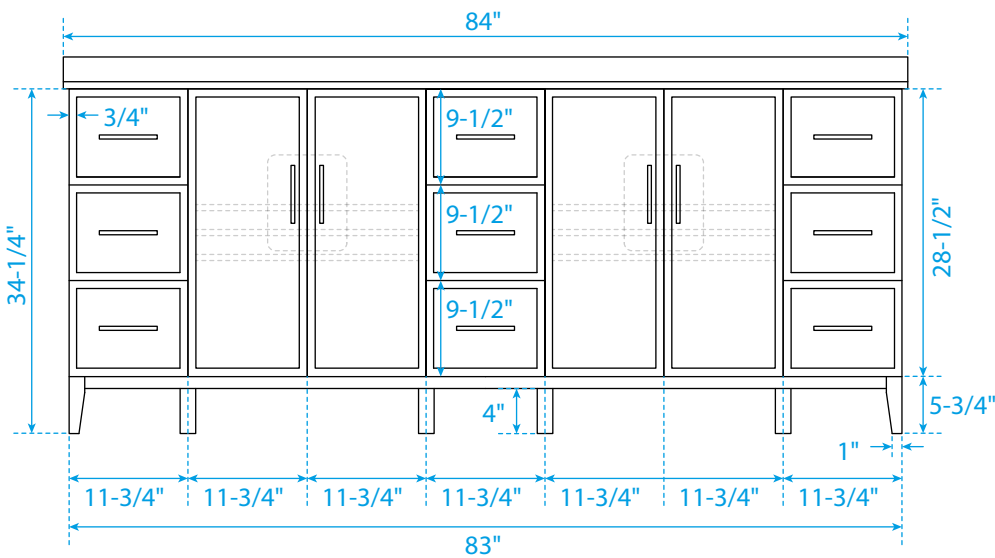

WYNDHAM COLLECTION

TOP VIEW OF VANITY CABINET

*Note: Due to high probability of breakage, the backsplash comes in two pieces, cut from the same piece. All measurements are $\pm 1/4"$.

WC-7171-84-DBL