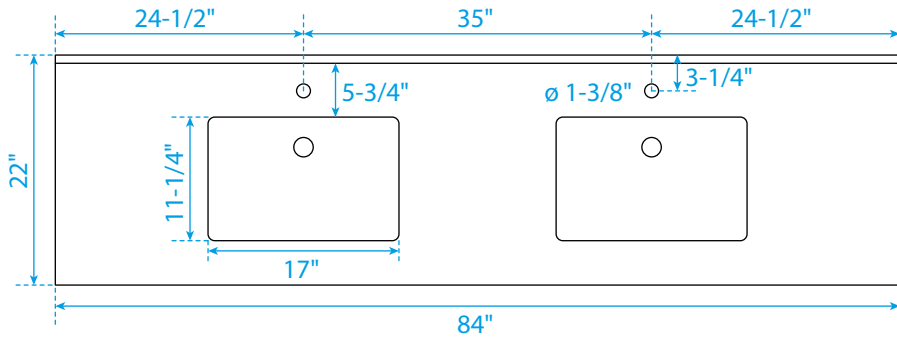

WYNDHAM COLLECTION

TOP VIEW OF VANITY CABINET

*Note: Due to high probability of breakage, the backsplash comes in two pieces, cut from the same piece. All measurements are $\pm 1/4"$.

WC-7171-84-DBL