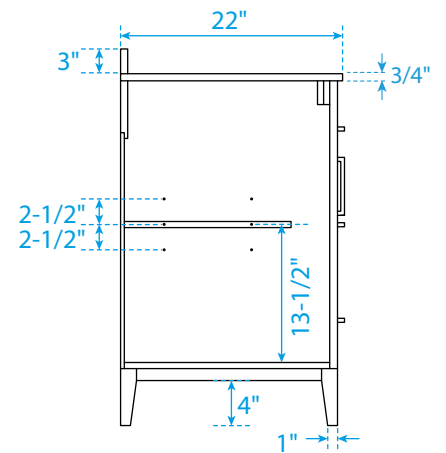

WYNDHAM COLLECTION

TOP VIEW OF VANITY CABINET

*Note: Due to high probability of breakage, the backsplash comes in two pieces, cut from the same piece. All measurements are $\pm 1/4"$.

WC-7171-84-DBL