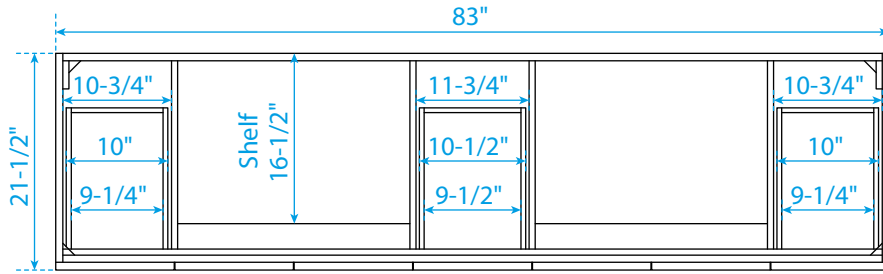

WYNDHAM COLLECTION

TOP VIEW OF VANITY CABINET

*Note: Due to high probability of breakage, the backsplash comes in two pieces, cut from the same piece. All measurements are $\pm 1/4"$.

WC-7171-84-DBL