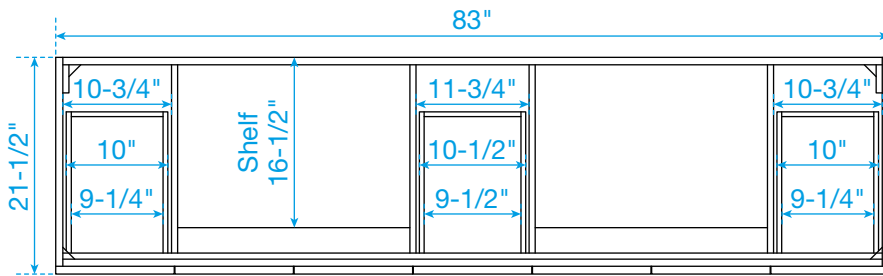

# WYNDHAM COLLECTION

TOP VIEW OF VANITY CABINET

\*Note: Due to high probability of breakage, the backsplash comes in two pieces, cut from the same piece. All measurements are  $\pm 1/4"$ .

WC-7171-84-DBL  
Quartz