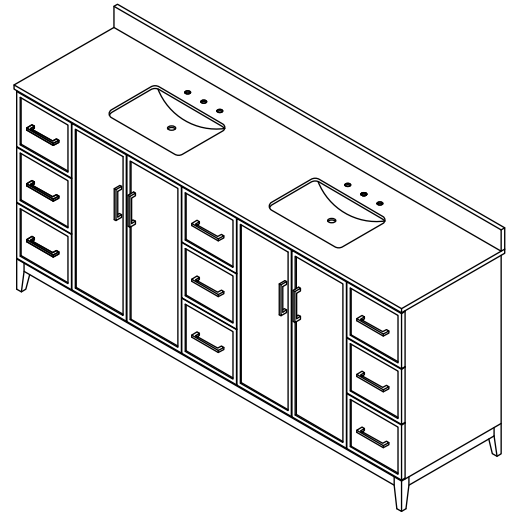

# WYNDHAM COLLECTION

TOP VIEW OF VANITY CABINET

\*Note: Due to high probability of breakage, the backsplash comes in two pieces, cut from the same piece. All measurements are  $\pm 1/4"$ .

WC-7171-84-DBL  
Quartz