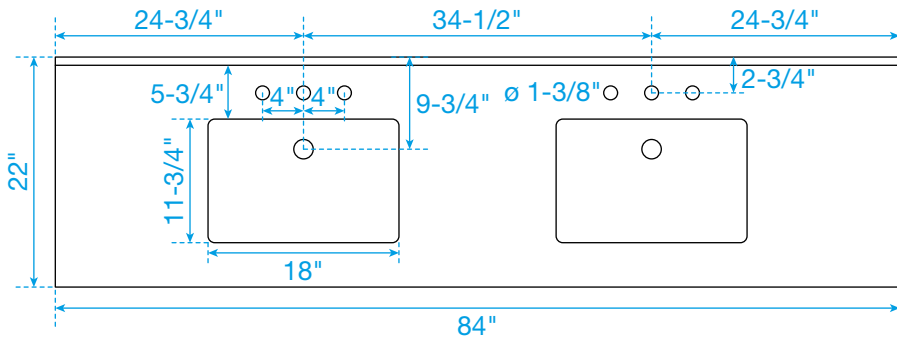

# WYNDHAM COLLECTION

TOP VIEW OF VANITY CABINET

\*Note: Due to high probability of breakage, the backsplash comes in two pieces, cut from the same piece. All measurements are  $\pm 1/4"$ .

WC-7171-84-DBL  
Quartz