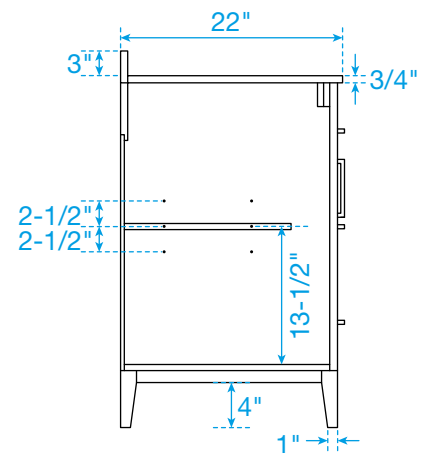

# WYNDHAM COLLECTION

TOP VIEW OF VANITY CABINET

\*Note: Due to high probability of breakage, the backsplash comes in two pieces, cut from the same piece. All measurements are  $\pm 1/4"$ .

WC-7171-84-DBL  
Quartz