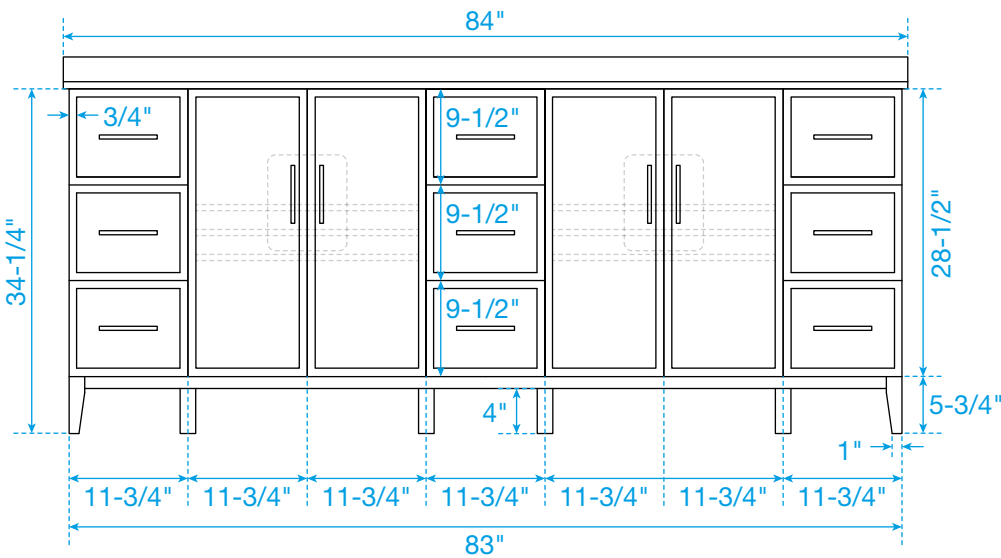

# WYNDHAM COLLECTION

TOP VIEW OF VANITY CABINET

\*Note: Due to high probability of breakage, the backsplash comes in two pieces, cut from the same piece. All measurements are  $\pm 1/4"$ .

WC-7171-84-DBL  
Quartz