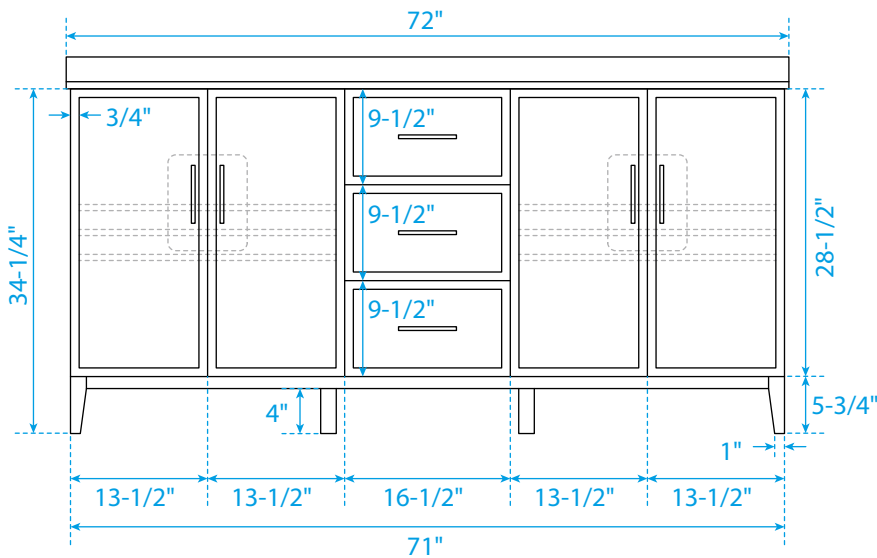

# WYNDHAM COLLECTION

TOP VIEW OF VANITY CABINET

\*Note: Due to high probability of breakage, the backsplash comes in two pieces, cut from the same piece. All measurements are  $\pm 1/4"$ .