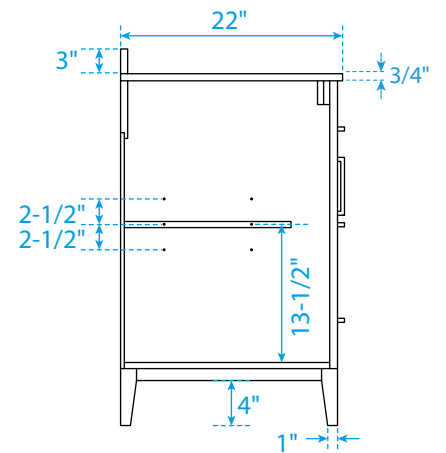

# WYNDHAM COLLECTION

TOP VIEW OF VANITY CABINET

\*Note: Due to high probability of breakage, the backsplash comes in two pieces, cut from the same piece. All measurements are  $\pm 1/4"$ .

## WC-7171-72-DBL