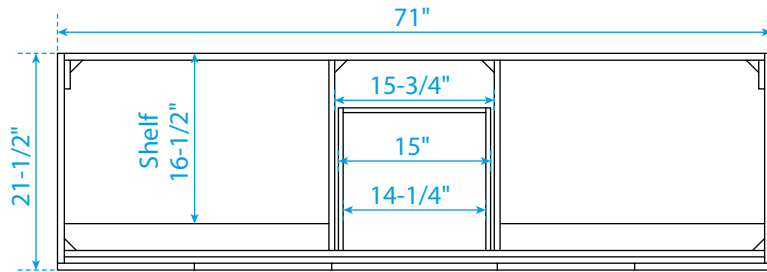

# WYNDHAM COLLECTION

TOP VIEW OF VANITY CABINET

\*Note: Due to high probability of breakage, the backsplash comes in two pieces, cut from the same piece. All measurements are  $\pm 1/4"$ .