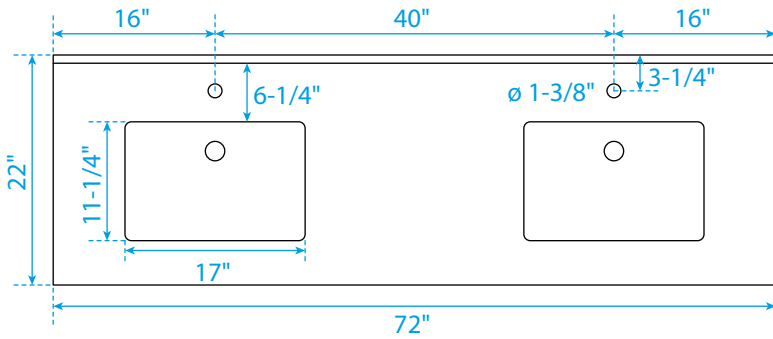

# WYNDHAM COLLECTION

TOP VIEW OF VANITY CABINET

\*Note: Due to high probability of breakage, the backsplash comes in two pieces, cut from the same piece. All measurements are  $\pm 1/4"$ .