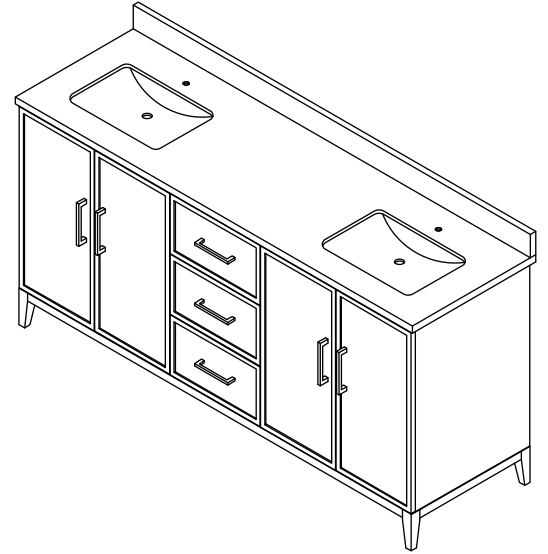

# WYNDHAM COLLECTION

TOP VIEW OF VANITY CABINET

\*Note: Due to high probability of breakage, the backsplash comes in two pieces, cut from the same piece. All measurements are  $\pm 1/4"$ .

## WC-7171-72-DBL