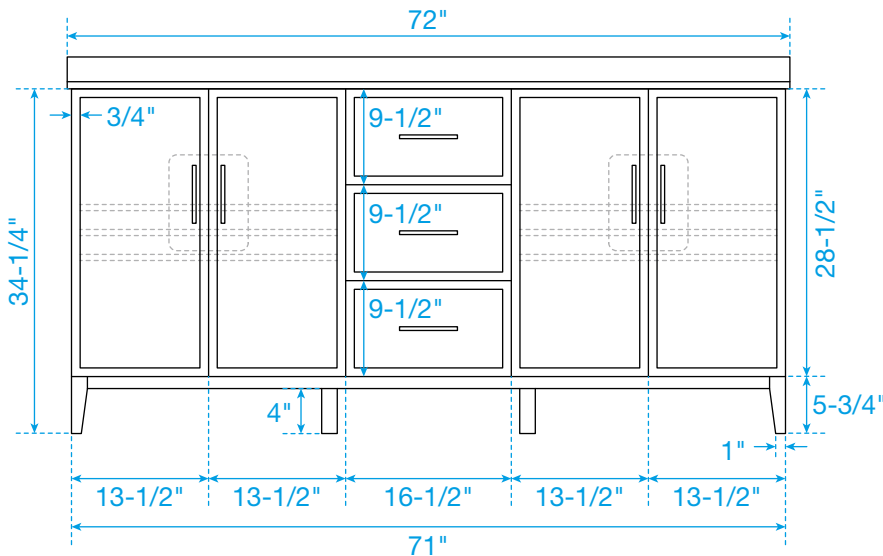

WYNDHAM COLLECTION

TOP VIEW OF VANITY CABINET

*Note: Due to high probability of breakage, the backsplash comes in two pieces, cut from the same piece. All measurements are $\pm 1/4"$.

WC-7171-72-DBL
Quartz