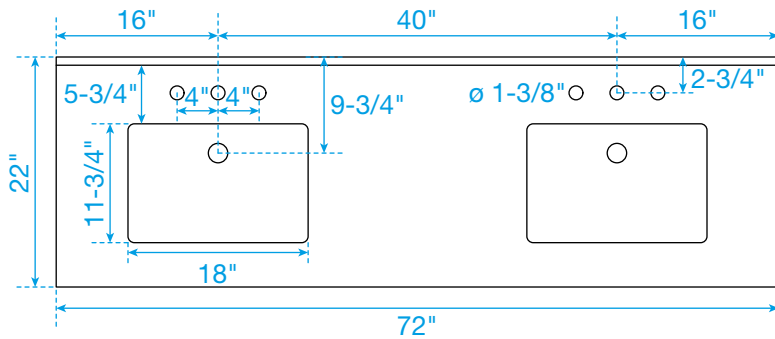

WYNDHAM COLLECTION

TOP VIEW OF VANITY CABINET

*Note: Due to high probability of breakage, the backsplash comes in two pieces, cut from the same piece. All measurements are $\pm 1/4"$.

WC-7171-72-DBL
Quartz