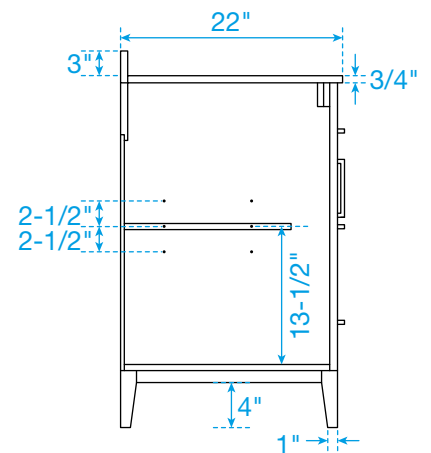

WYNDHAM COLLECTION

TOP VIEW OF VANITY CABINET

*Note: Due to high probability of breakage, the backsplash comes in two pieces, cut from the same piece. All measurements are $\pm 1/4"$.

WC-7171-72-DBL
Quartz