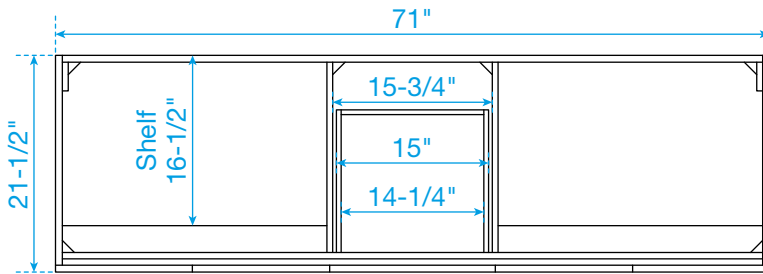

WYNDHAM COLLECTION

TOP VIEW OF VANITY CABINET

*Note: Due to high probability of breakage, the backsplash comes in two pieces, cut from the same piece. All measurements are $\pm 1/4"$.

WC-7171-72-DBL
Quartz