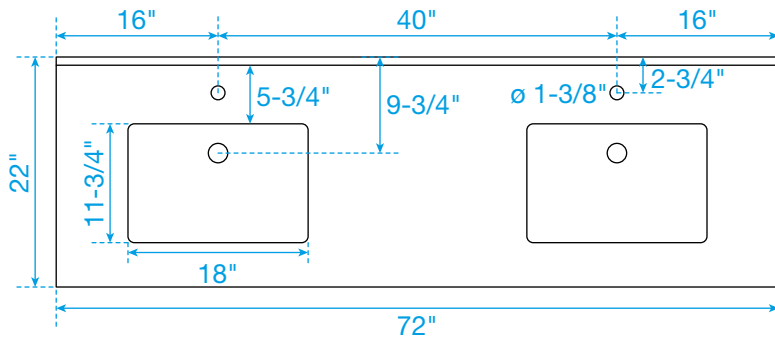

# WYNDHAM COLLECTION

TOP VIEW OF VANITY CABINET

\*Note: Due to high probability of breakage, the backsplash comes in two pieces, cut from the same piece. All measurements are  $\pm 1/4"$ .

WC-7171-72-DBL  
Quartz