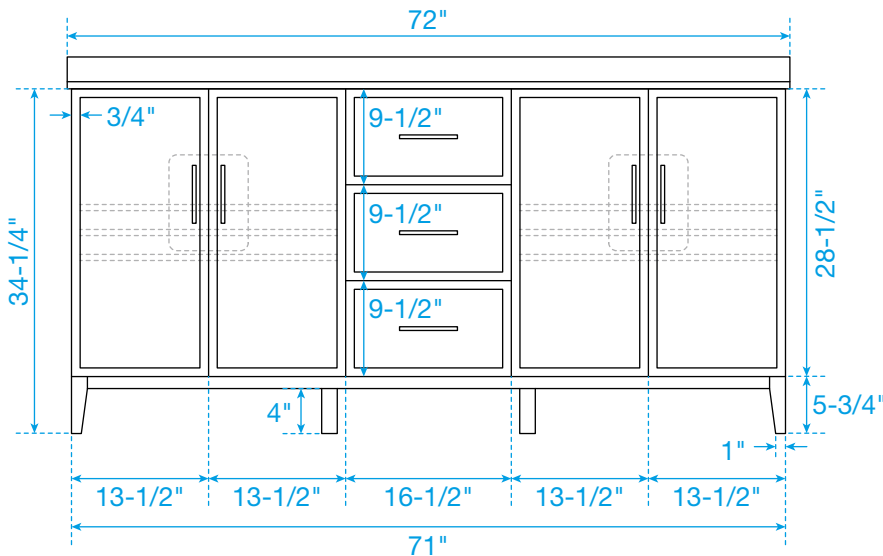

# WYNDHAM COLLECTION

TOP VIEW OF VANITY CABINET

\*Note: Due to high probability of breakage, the backsplash comes in two pieces, cut from the same piece. All measurements are  $\pm 1/4"$ .

WC-7171-72-DBL  
Quartz