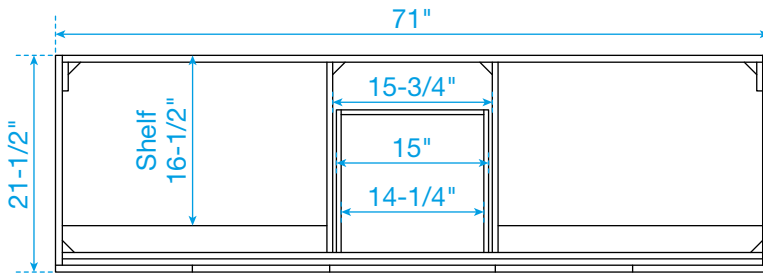

# WYNDHAM COLLECTION

TOP VIEW OF VANITY CABINET

\*Note: Due to high probability of breakage, the backsplash comes in two pieces, cut from the same piece. All measurements are  $\pm 1/4"$ .

WC-7171-72-DBL  
Quartz