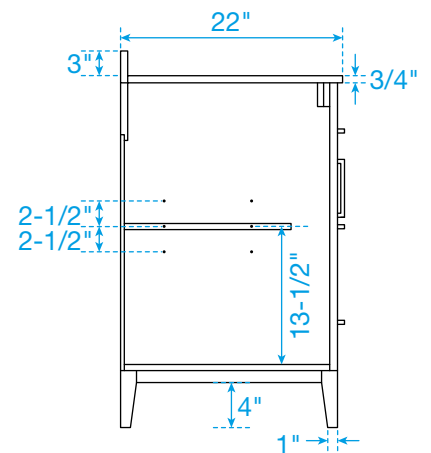

# WYNDHAM COLLECTION

TOP VIEW OF VANITY CABINET

\*Note: Due to high probability of breakage, the backsplash comes in two pieces, cut from the same piece. All measurements are  $\pm 1/4"$ .

WC-7171-72-DBL  
Quartz