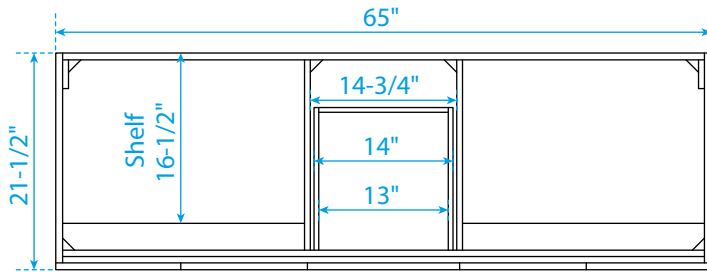

WYNDHAM COLLECTION

TOP VIEW OF VANITY CABINET

*Note: Due to high probability of breakage, the backsplash comes in two pieces, cut from the same piece. All measurements are $\pm 1/4"$.

WC-7171-66-DBL