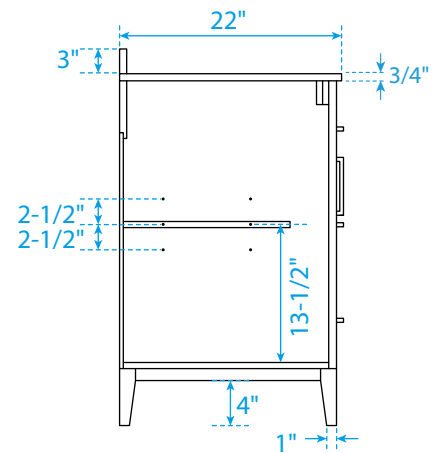

WYNDHAM COLLECTION

TOP VIEW OF VANITY CABINET

*Note: Due to high probability of breakage, the backsplash comes in two pieces, cut from the same piece. All measurements are $\pm 1/4"$.

WC-7171-66-DBL