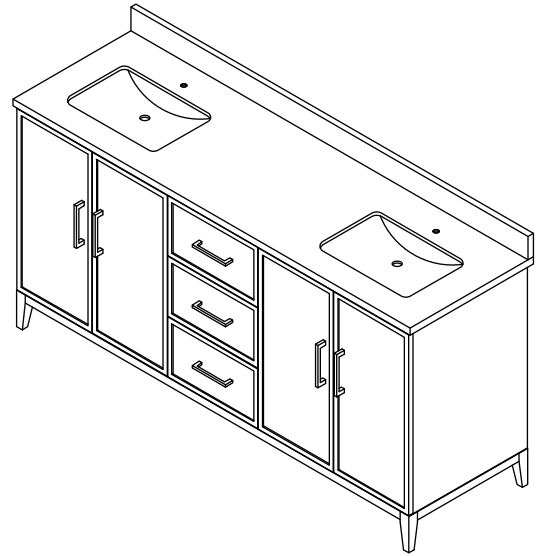

WYNDHAM COLLECTION

TOP VIEW OF VANITY CABINET

*Note: Due to high probability of breakage, the backsplash comes in two pieces, cut from the same piece. All measurements are $\pm 1/4"$.

WC-7171-66-DBL