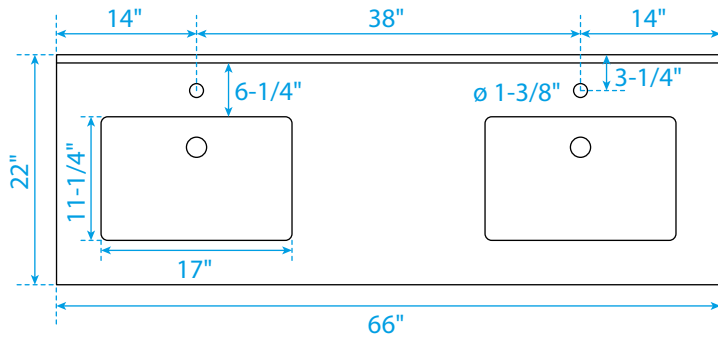

WYNDHAM COLLECTION

TOP VIEW OF VANITY CABINET

*Note: Due to high probability of breakage, the backsplash comes in two pieces, cut from the same piece. All measurements are $\pm 1/4"$.

WC-7171-66-DBL