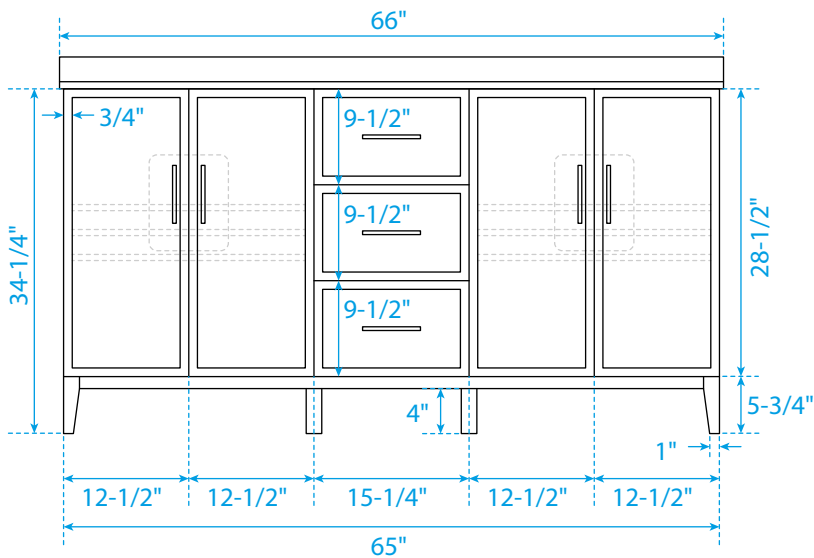

WYNDHAM COLLECTION

TOP VIEW OF VANITY CABINET

*Note: Due to high probability of breakage, the backsplash comes in two pieces, cut from the same piece. All measurements are $\pm 1/4"$.

WC-7171-66-DBL