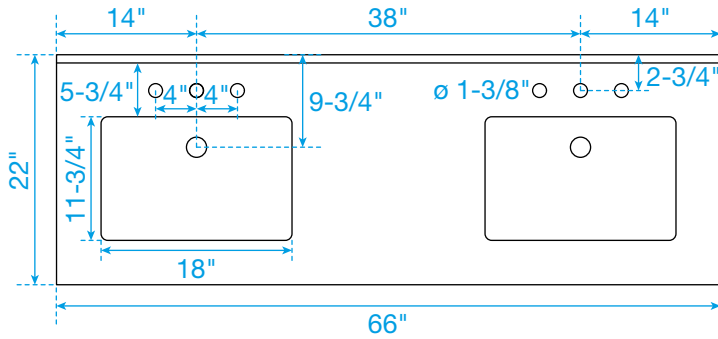

WYNDHAM COLLECTION

TOP VIEW OF VANITY CABINET

*Note: Due to high probability of breakage, the backsplash comes in two pieces, cut from the same piece. All measurements are $\pm 1/4"$.

WC-7171-66-DBL
Quartz