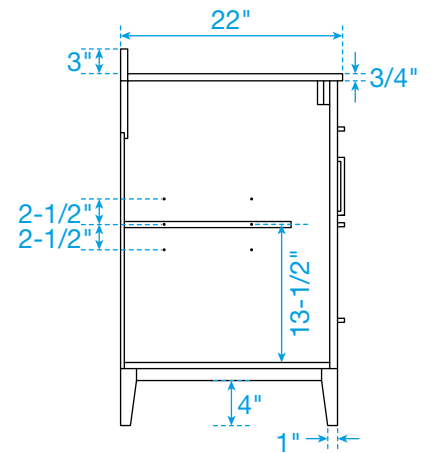

WYNDHAM COLLECTION

TOP VIEW OF VANITY CABINET

*Note: Due to high probability of breakage, the backsplash comes in two pieces, cut from the same piece. All measurements are $\pm 1/4"$.

WC-7171-66-DBL
Quartz