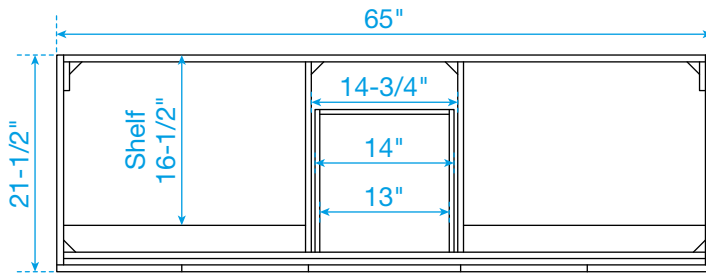

WYNDHAM COLLECTION

TOP VIEW OF VANITY CABINET

*Note: Due to high probability of breakage, the backsplash comes in two pieces, cut from the same piece. All measurements are $\pm 1/4"$.

WC-7171-66-DBL
Quartz