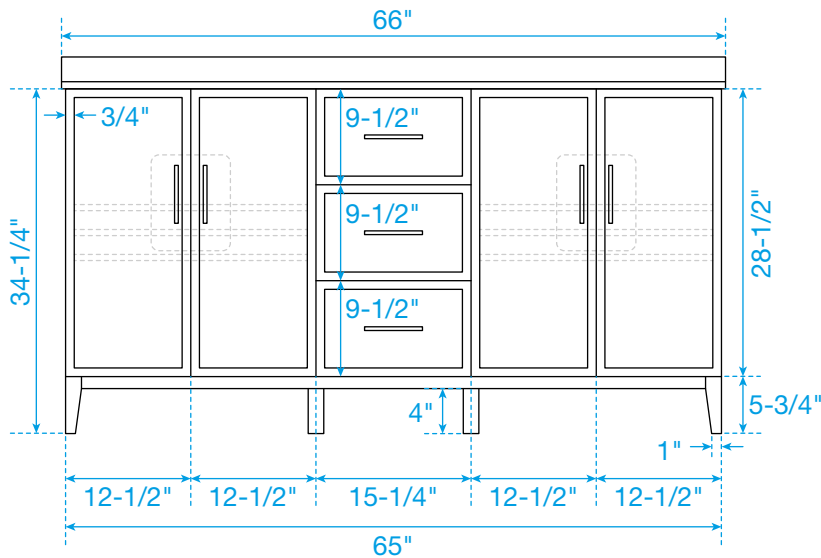

WYNDHAM COLLECTION

TOP VIEW OF VANITY CABINET

*Note: Due to high probability of breakage, the backsplash comes in two pieces, cut from the same piece. All measurements are $\pm 1/4"$.

WC-7171-66-DBL
Quartz