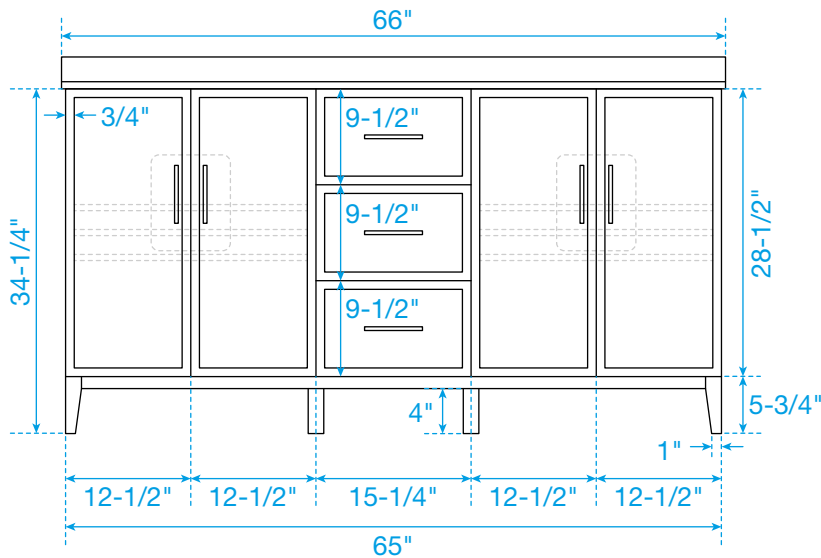

# WYNDHAM COLLECTION

TOP VIEW OF VANITY CABINET

\*Note: Due to high probability of breakage, the backsplash comes in two pieces, cut from the same piece. All measurements are  $\pm 1/4"$ .

WC-7171-66-DBL  
Quartz