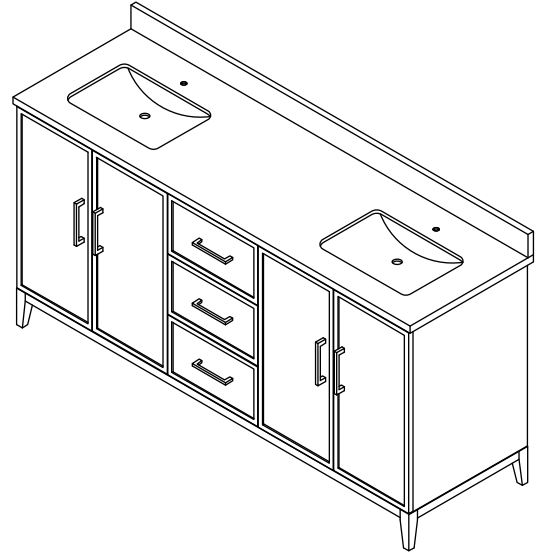

# WYNDHAM COLLECTION

TOP VIEW OF VANITY CABINET

\*Note: Due to high probability of breakage, the backsplash comes in two pieces, cut from the same piece. All measurements are  $\pm 1/4"$ .

WC-7171-66-DBL  
Quartz