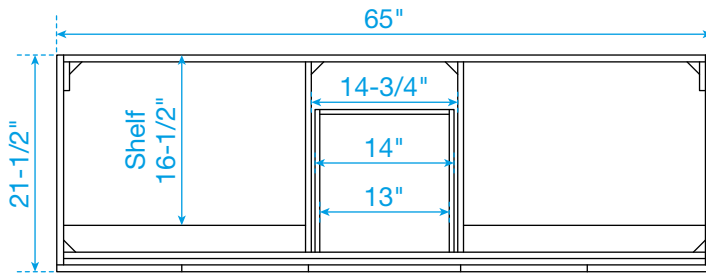

# WYNDHAM COLLECTION

TOP VIEW OF VANITY CABINET

\*Note: Due to high probability of breakage, the backsplash comes in two pieces, cut from the same piece. All measurements are  $\pm 1/4"$ .

WC-7171-66-DBL  
Quartz