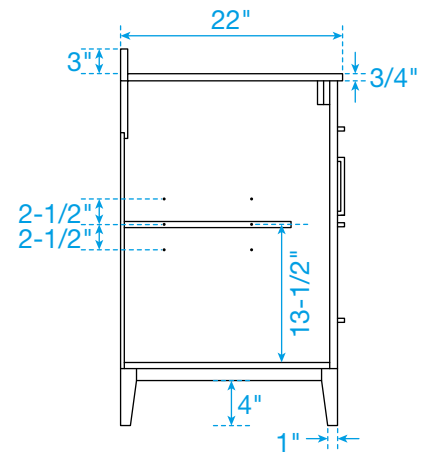

# WYNDHAM COLLECTION

TOP VIEW OF VANITY CABINET

\*Note: Due to high probability of breakage, the backsplash comes in two pieces, cut from the same piece. All measurements are  $\pm 1/4"$ .

WC-7171-66-DBL  
Quartz