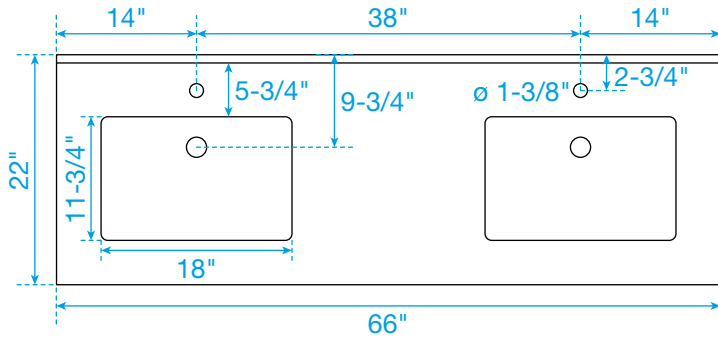

# WYNDHAM COLLECTION

TOP VIEW OF VANITY CABINET

\*Note: Due to high probability of breakage, the backsplash comes in two pieces, cut from the same piece. All measurements are  $\pm 1/4"$ .

WC-7171-66-DBL  
Quartz