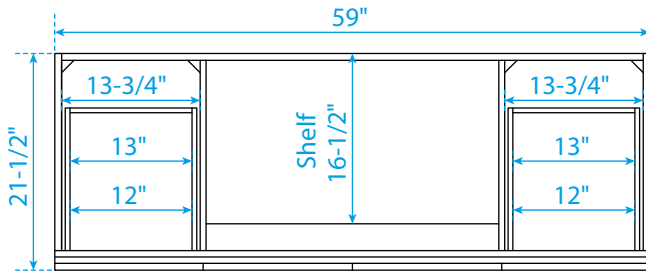

WYNDHAM COLLECTION

TOP VIEW OF VANITY CABINET

*Note: Due to high probability of breakage, the backsplash comes in two pieces, cut from the same piece. All measurements are $\pm 1/4$ ".

WC-7171-60-SGL