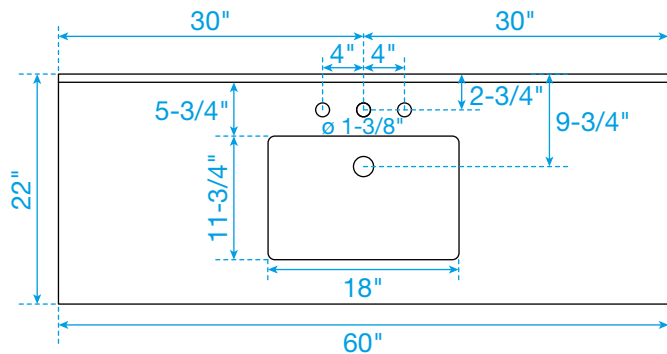

# WYNDHAM COLLECTION

TOP VIEW OF VANITY CABINET

\*Note: Due to high probability of breakage, the backsplash comes in two pieces, cut from the same piece. All measurements are  $\pm 1/4$ ".

WC-7171-60-SGL  
Quartz