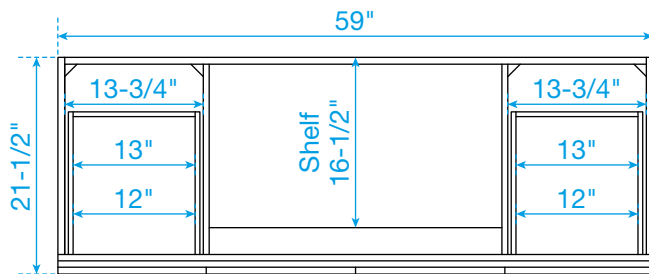

# WYNDHAM COLLECTION

TOP VIEW OF VANITY CABINET

\*Note: Due to high probability of breakage, the backsplash comes in two pieces, cut from the same piece. All measurements are  $\pm 1/4$ ".

WC-7171-60-SGL  
Quartz