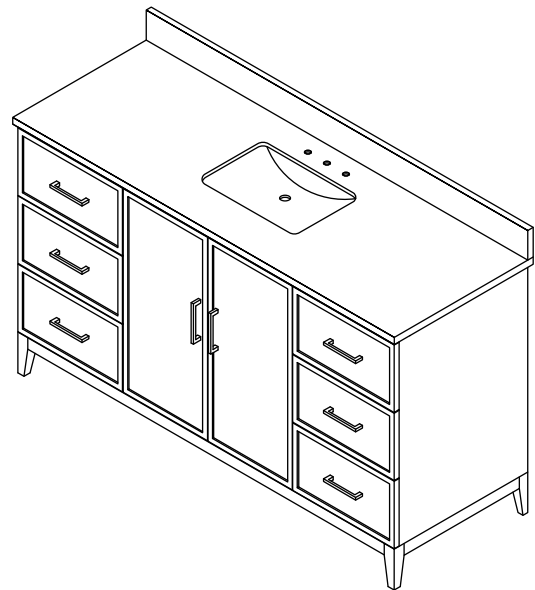

# WYNDHAM COLLECTION

TOP VIEW OF VANITY CABINET

\*Note: Due to high probability of breakage, the backsplash comes in two pieces, cut from the same piece. All measurements are  $\pm 1/4$ ".

WC-7171-60-SGL  
Quartz