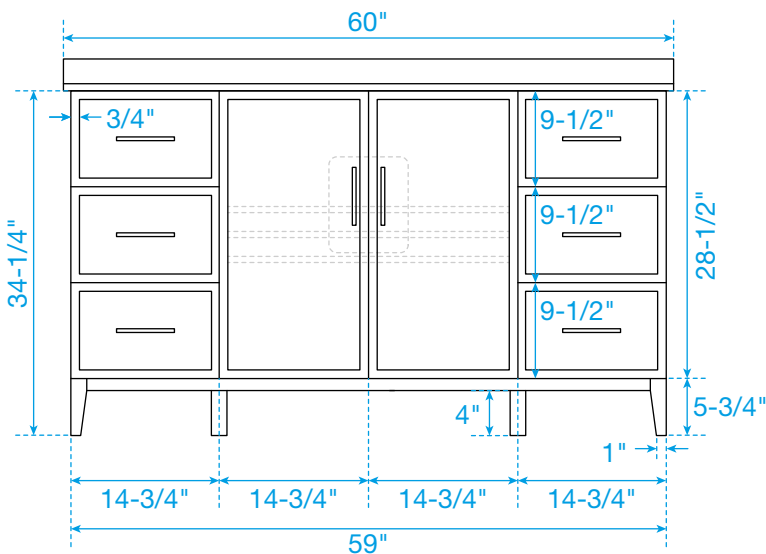

# WYNDHAM COLLECTION

TOP VIEW OF VANITY CABINET

\*Note: Due to high probability of breakage, the backsplash comes in two pieces, cut from the same piece. All measurements are  $\pm 1/4$ ".

WC-7171-60-SGL  
Quartz