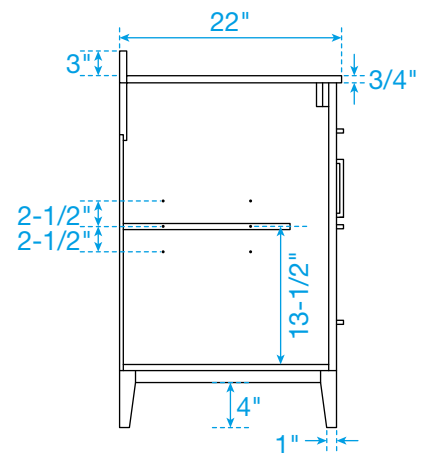

# WYNDHAM COLLECTION

TOP VIEW OF VANITY CABINET

\*Note: Due to high probability of breakage, the backsplash comes in two pieces, cut from the same piece. All measurements are  $\pm 1/4$ ".

WC-7171-60-SGL  
Quartz