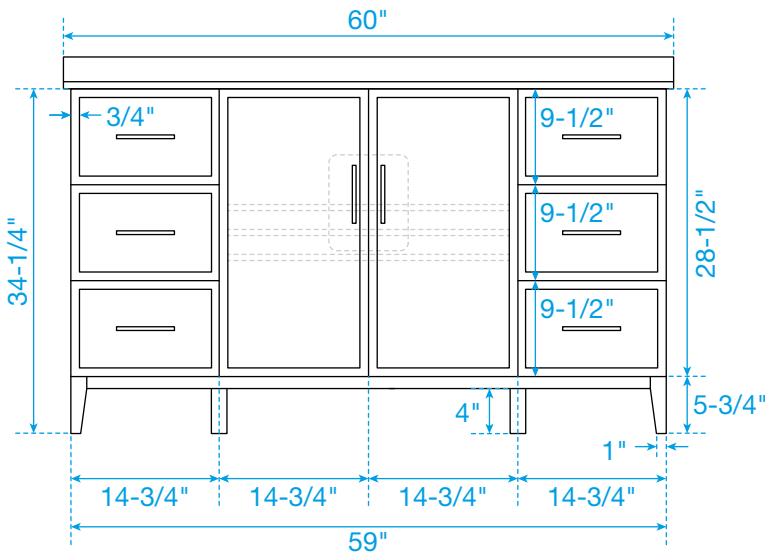

WYNDHAM COLLECTION

TOP VIEW OF VANITY CABINET

*Note: Due to high probability of breakage, the backsplash comes in two pieces, cut from the same piece. All measurements are $\pm 1/4"$.

WC-7171-60-SGL
Quartz