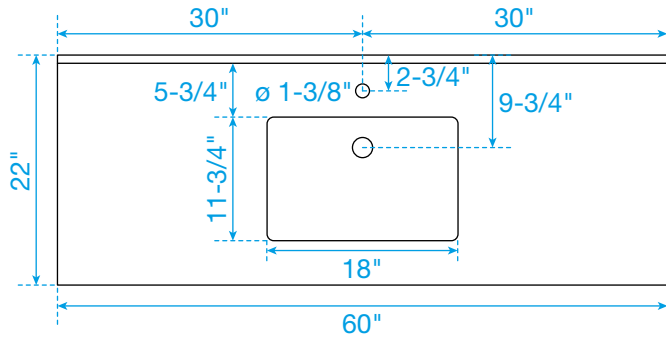

WYNDHAM COLLECTION

TOP VIEW OF VANITY CABINET

*Note: Due to high probability of breakage, the backsplash comes in two pieces, cut from the same piece. All measurements are $\pm 1/4"$.

WC-7171-60-SGL
Quartz