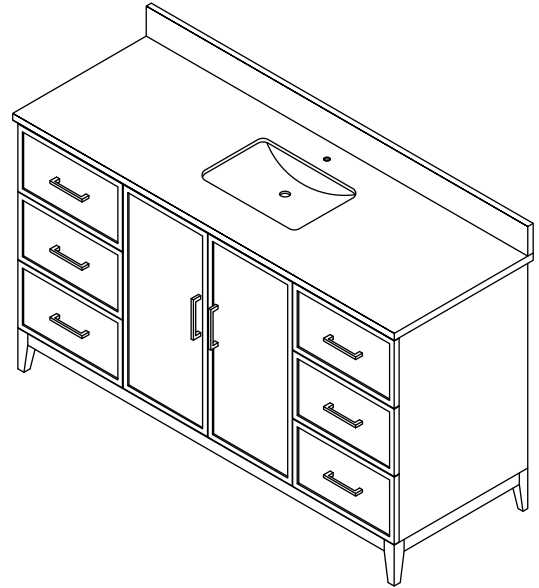

WYNDHAM COLLECTION

TOP VIEW OF VANITY CABINET

*Note: Due to high probability of breakage, the backsplash comes in two pieces, cut from the same piece. All measurements are $\pm 1/4"$.

WC-7171-60-SGL
Quartz