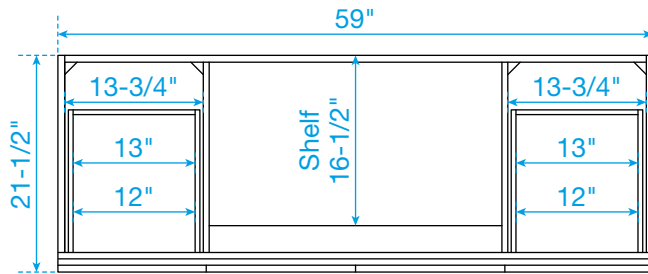

WYNDHAM COLLECTION

TOP VIEW OF VANITY CABINET

*Note: Due to high probability of breakage, the backsplash comes in two pieces, cut from the same piece. All measurements are $\pm 1/4"$.

WC-7171-60-SGL
Quartz