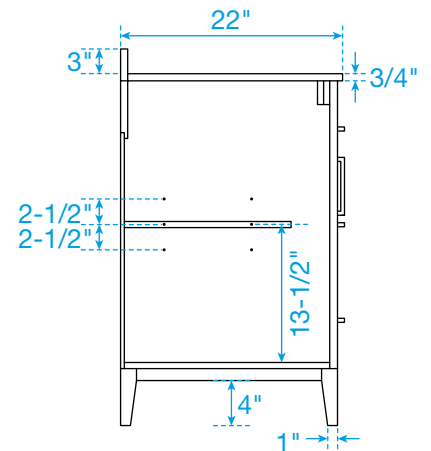

WYNDHAM COLLECTION

TOP VIEW OF VANITY CABINET

*Note: Due to high probability of breakage, the backsplash comes in two pieces, cut from the same piece. All measurements are $\pm 1/4"$.

WC-7171-60-SGL
Quartz