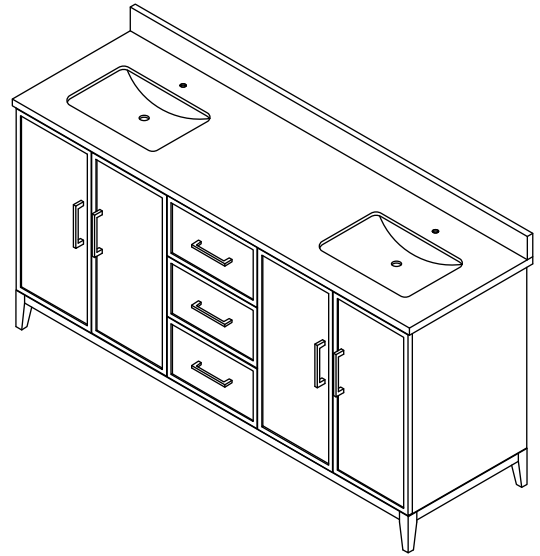

# WYNDHAM COLLECTION

TOP VIEW OF VANITY CABINET

\*Note: Due to high probability of breakage, the backsplash comes in two pieces, cut from the same piece. All measurements are  $\pm 1/4"$ .

WC-7171-60-DBL