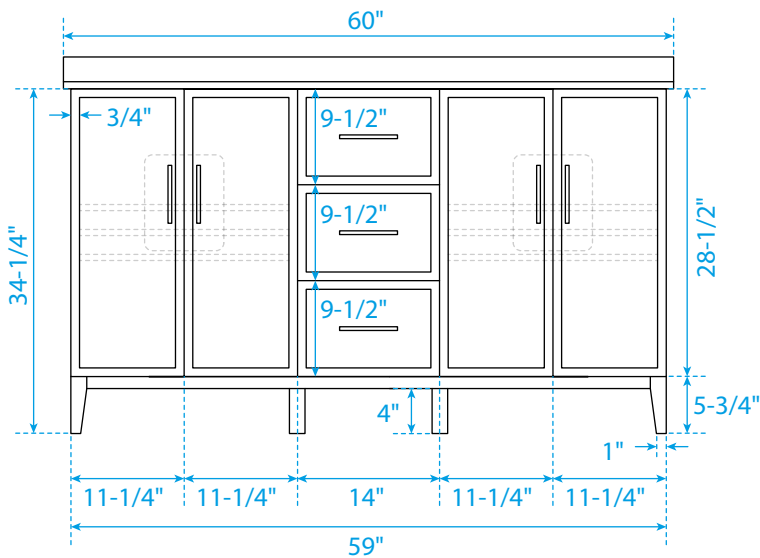

# WYNDHAM COLLECTION

TOP VIEW OF VANITY CABINET

\*Note: Due to high probability of breakage, the backsplash comes in two pieces, cut from the same piece. All measurements are  $\pm 1/4"$ .

WC-7171-60-DBL