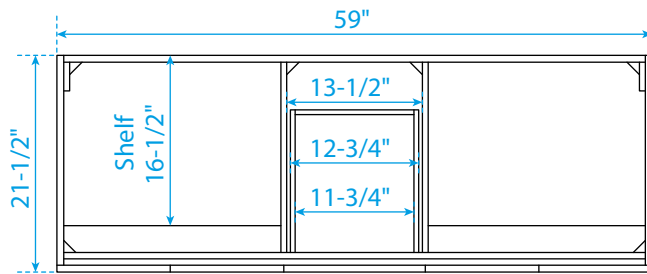

# WYNDHAM COLLECTION

TOP VIEW OF VANITY CABINET

\*Note: Due to high probability of breakage, the backsplash comes in two pieces, cut from the same piece. All measurements are  $\pm 1/4"$ .

WC-7171-60-DBL