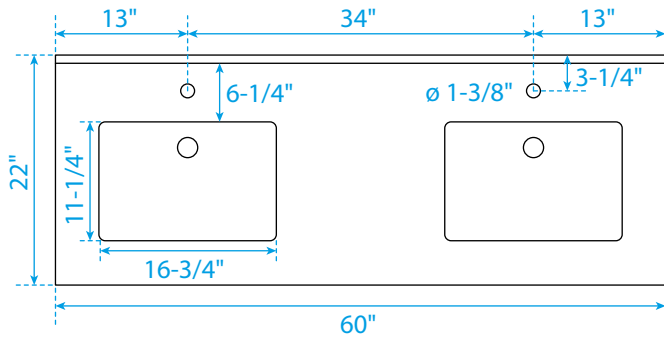

# WYNDHAM COLLECTION

TOP VIEW OF VANITY CABINET

\*Note: Due to high probability of breakage, the backsplash comes in two pieces, cut from the same piece. All measurements are  $\pm 1/4"$ .

WC-7171-60-DBL