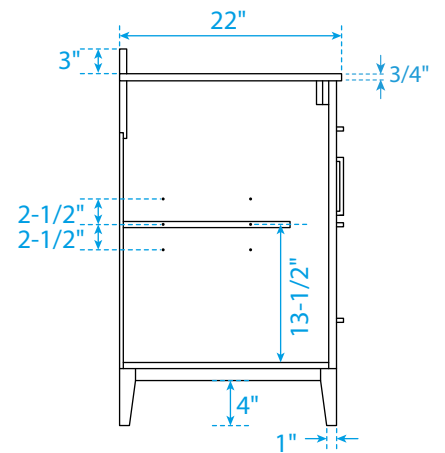

# WYNDHAM COLLECTION

TOP VIEW OF VANITY CABINET

\*Note: Due to high probability of breakage, the backsplash comes in two pieces, cut from the same piece. All measurements are  $\pm 1/4"$ .

WC-7171-60-DBL