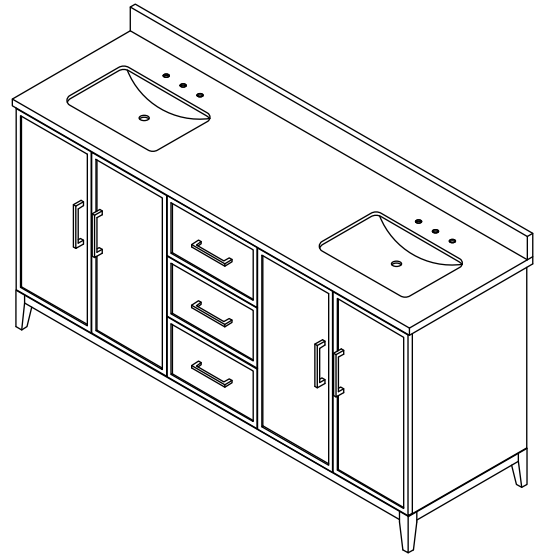

WYNDHAM COLLECTION

TOP VIEW OF VANITY CABINET

*Note: Due to high probability of breakage, the backsplash comes in two pieces, cut from the same piece. All measurements are $\pm 1/4"$.

WC-7171-60-DBL
Quartz