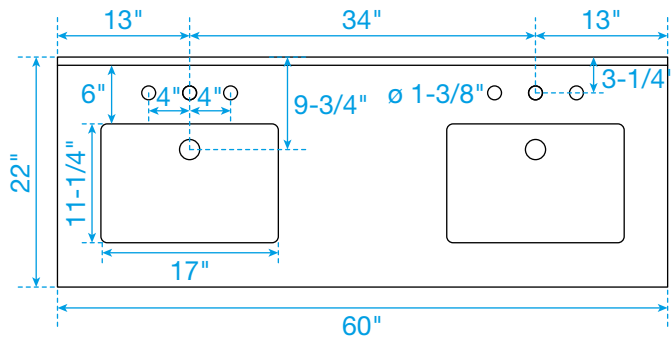

WYNDHAM COLLECTION

TOP VIEW OF VANITY CABINET

*Note: Due to high probability of breakage, the backsplash comes in two pieces, cut from the same piece. All measurements are $\pm 1/4"$.

WC-7171-60-DBL
Quartz