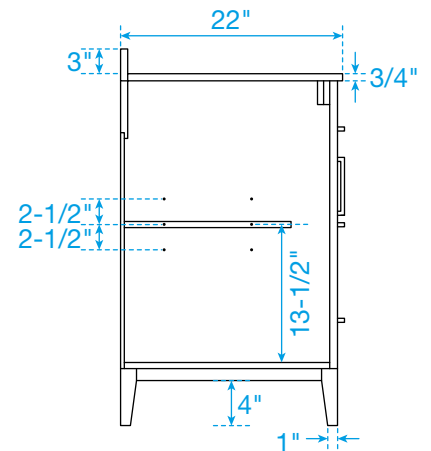

WYNDHAM COLLECTION

TOP VIEW OF VANITY CABINET

*Note: Due to high probability of breakage, the backsplash comes in two pieces, cut from the same piece. All measurements are $\pm 1/4"$.

WC-7171-60-DBL
Quartz