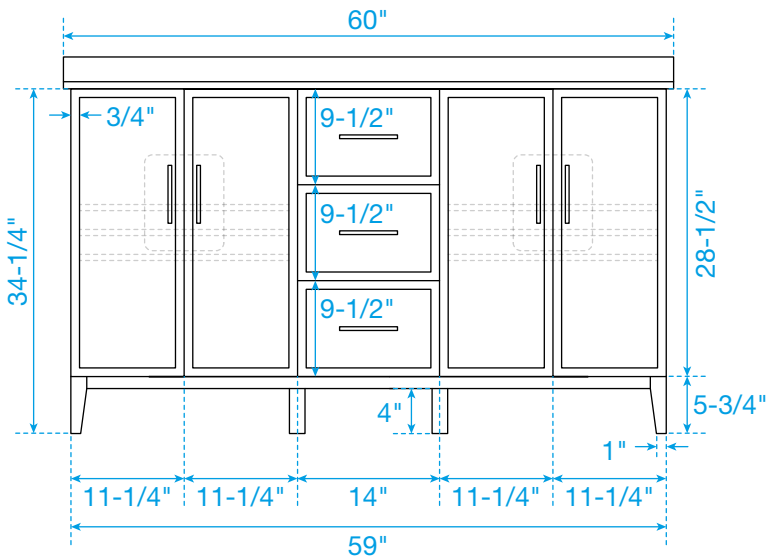

WYNDHAM COLLECTION

TOP VIEW OF VANITY CABINET

*Note: Due to high probability of breakage, the backsplash comes in two pieces, cut from the same piece. All measurements are $\pm 1/4"$.

WC-7171-60-DBL
Quartz