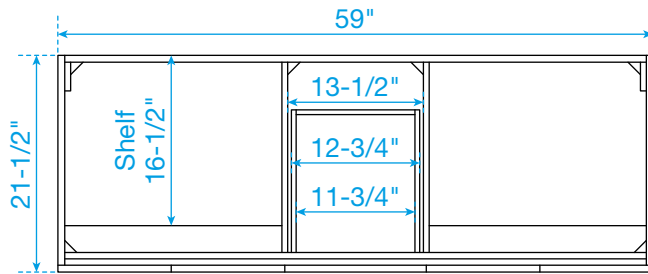

WYNDHAM COLLECTION

TOP VIEW OF VANITY CABINET

*Note: Due to high probability of breakage, the backsplash comes in two pieces, cut from the same piece. All measurements are $\pm 1/4"$.

WC-7171-60-DBL
Quartz