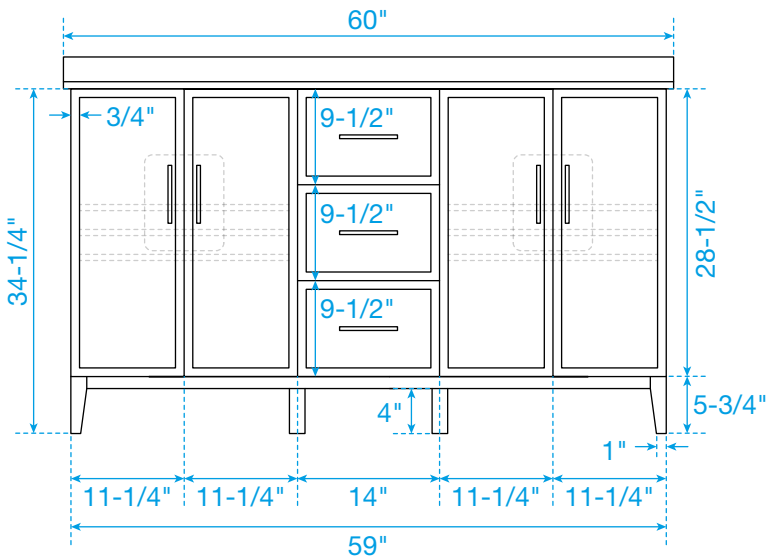

WYNDHAM COLLECTION

TOP VIEW OF VANITY CABINET

*Note: Due to high probability of breakage, the backsplash comes in two pieces, cut from the same piece. All measurements are \pm 1/4".

WC-7171-60-DBL
Quartz