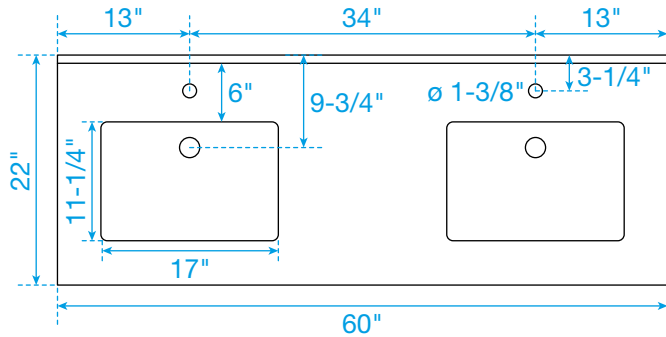

WYNDHAM COLLECTION

TOP VIEW OF VANITY CABINET

*Note: Due to high probability of breakage, the backsplash comes in two pieces, cut from the same piece. All measurements are \pm 1/4".

WC-7171-60-DBL
Quartz