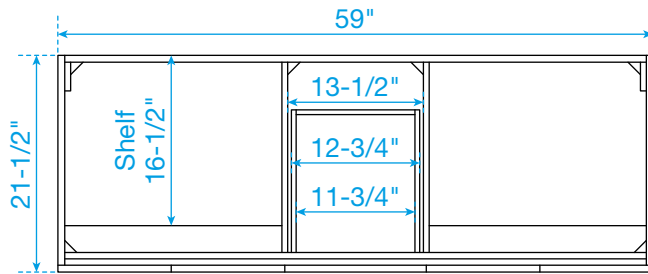

WYNDHAM COLLECTION

TOP VIEW OF VANITY CABINET

*Note: Due to high probability of breakage, the backsplash comes in two pieces, cut from the same piece. All measurements are \pm 1/4".

WC-7171-60-DBL
Quartz