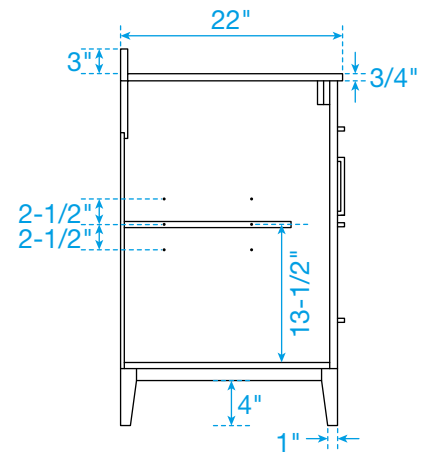

WYNDHAM COLLECTION

TOP VIEW OF VANITY CABINET

*Note: Due to high probability of breakage, the backsplash comes in two pieces, cut from the same piece. All measurements are \pm 1/4".

WC-7171-60-DBL
Quartz