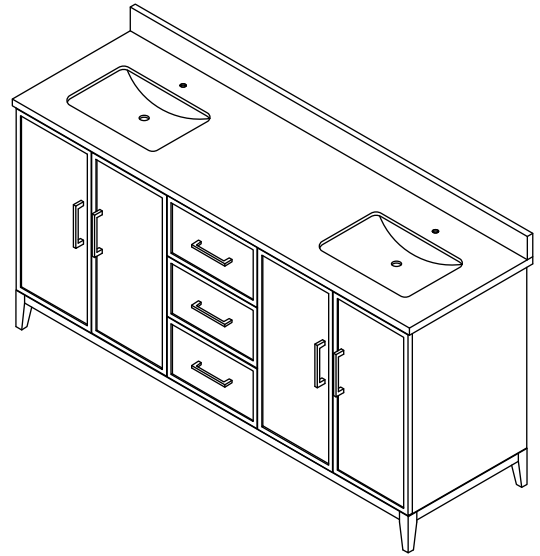

WYNDHAM COLLECTION

TOP VIEW OF VANITY CABINET

*Note: Due to high probability of breakage, the backsplash comes in two pieces, cut from the same piece. All measurements are \pm 1/4".

WC-7171-60-DBL
Quartz