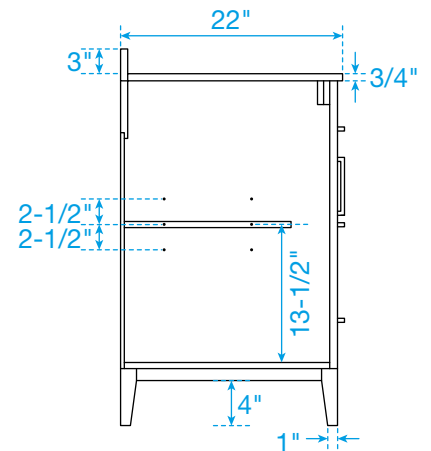

WYNDHAM COLLECTION

TOP VIEW OF VANITY CABINET

*Note: All measurements are $\pm 1/4"$.

WC-7171-48-SGL
Quartz