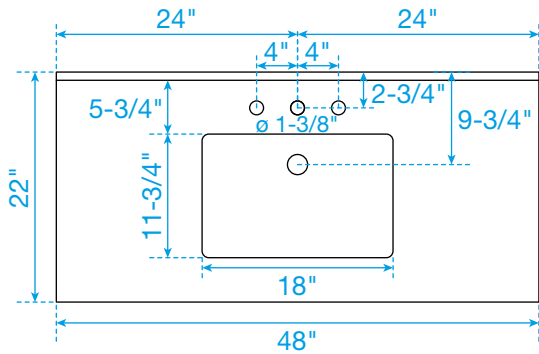

WYNDHAM COLLECTION

TOP VIEW OF VANITY CABINET

*Note: All measurements are $\pm 1/4"$.

WC-7171-48-SGL
Quartz