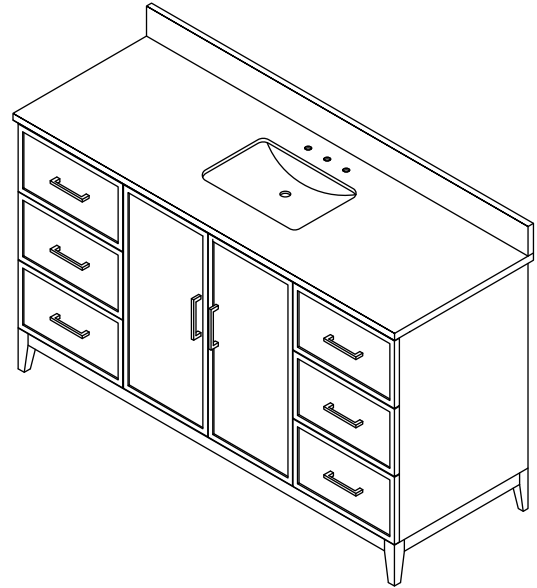

WYNDHAM COLLECTION

TOP VIEW OF VANITY CABINET

*Note: All measurements are $\pm 1/4"$.

WC-7171-48-SGL
Quartz