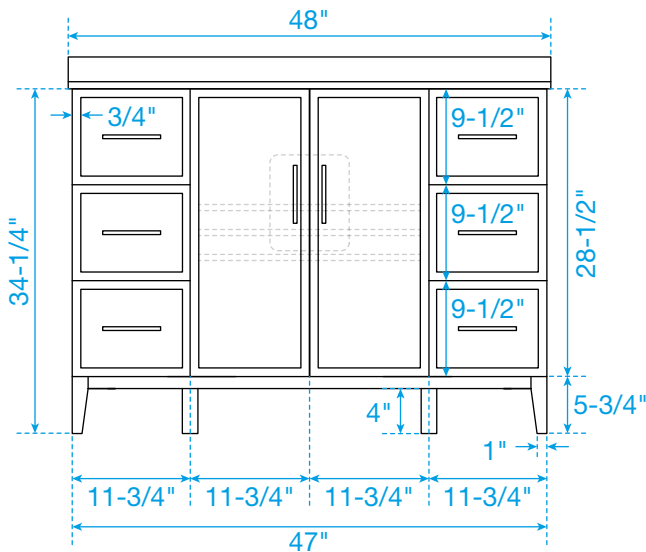

WYNDHAM COLLECTION

TOP VIEW OF VANITY CABINET

*Note: All measurements are $\pm 1/4"$.

WC-7171-48-SGL
Quartz