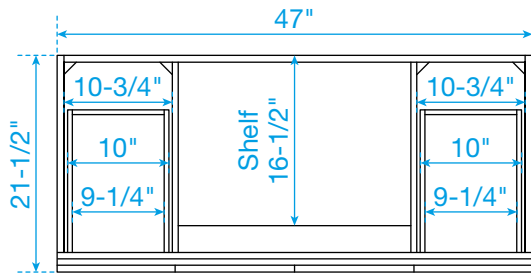

WYNDHAM COLLECTION

TOP VIEW OF VANITY CABINET

*Note: All measurements are $\pm 1/4"$.

WC-7171-48-SGL
Quartz