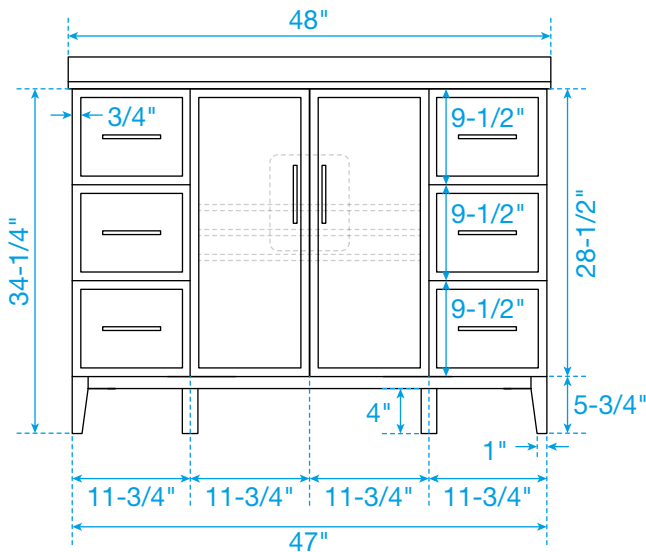

WYNDHAM COLLECTION

TOP VIEW OF VANITY CABINET

*Note: All measurements are $\pm 1/4$ ".

WC-7171-48-SGL
Quartz