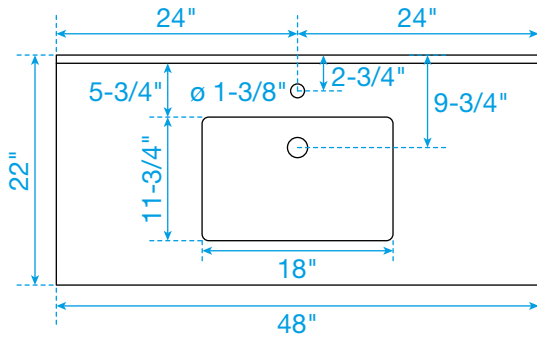

WYNDHAM COLLECTION

TOP VIEW OF VANITY CABINET

*Note: All measurements are $\pm 1/4$ ".

WC-7171-48-SGL
Quartz