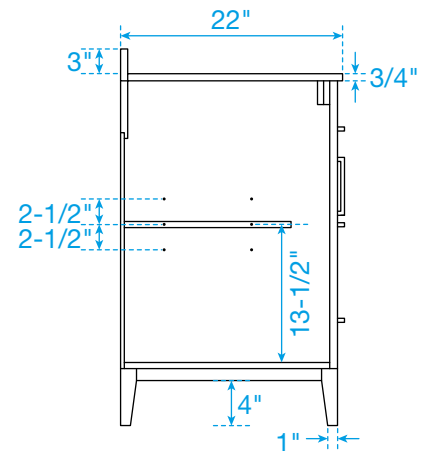

WYNDHAM COLLECTION

TOP VIEW OF VANITY CABINET

*Note: All measurements are $\pm 1/4$ ".

WC-7171-48-SGL
Quartz