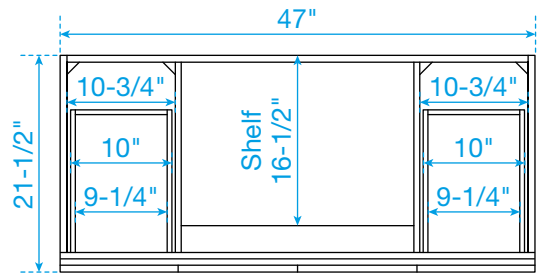

WYNDHAM COLLECTION

TOP VIEW OF VANITY CABINET

*Note: All measurements are $\pm 1/4$ ".

WC-7171-48-SGL
Quartz