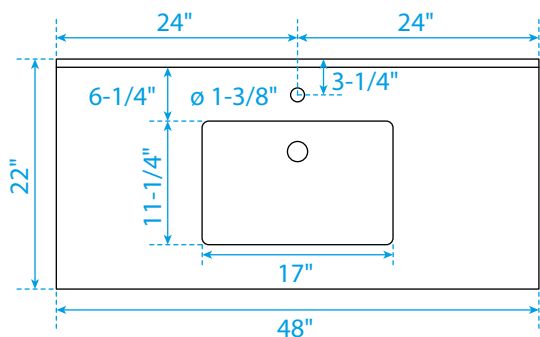

WYNDHAM COLLECTION

TOP VIEW OF VANITY CABINET

*Note: Due to high probability of breakage, the backsplash comes in two pieces, cut from the same piece. All measurements are $\pm 1/4"$.

WC-7171-48-SGL