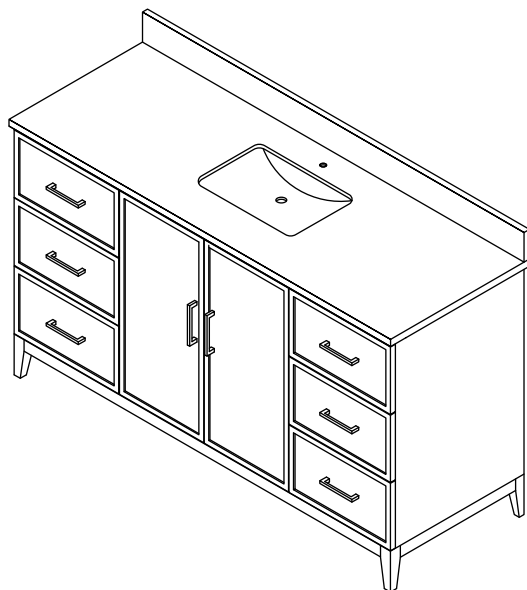

WYNDHAM COLLECTION

TOP VIEW OF VANITY CABINET

*Note: Due to high probability of breakage, the backsplash comes in two pieces, cut from the same piece. All measurements are $\pm 1/4"$.

WC-7171-48-SGL