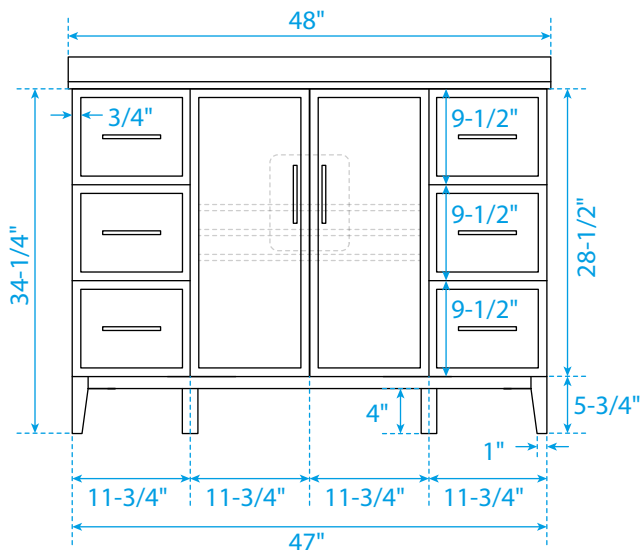

WYNDHAM COLLECTION

TOP VIEW OF VANITY CABINET

*Note: Due to high probability of breakage, the backsplash comes in two pieces, cut from the same piece. All measurements are $\pm 1/4"$.

WC-7171-48-SGL