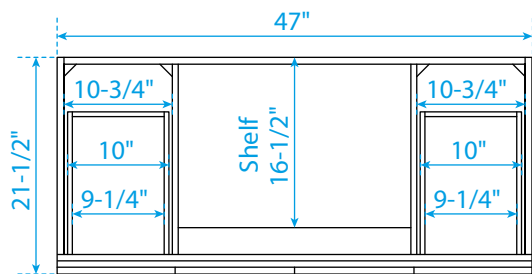

WYNDHAM COLLECTION

TOP VIEW OF VANITY CABINET

*Note: Due to high probability of breakage, the backsplash comes in two pieces, cut from the same piece. All measurements are $\pm 1/4"$.

WC-7171-48-SGL