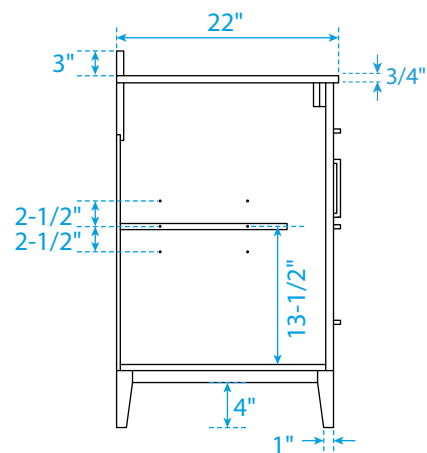

WYNDHAM COLLECTION

TOP VIEW OF VANITY CABINET

*Note: Due to high probability of breakage, the backsplash comes in two pieces, cut from the same piece. All measurements are $\pm 1/4"$.

WC-7171-48-SGL