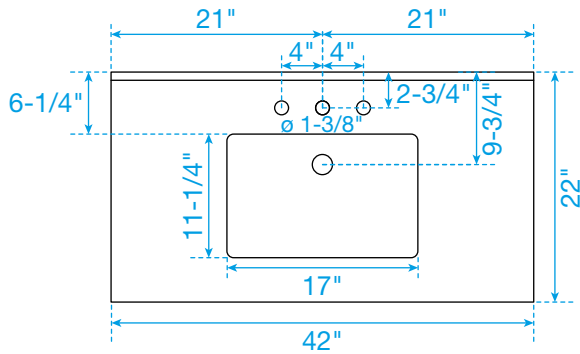

WYNDHAM COLLECTION

TOP VIEW OF VANITY CABINET

*Note: All measurements are $\pm 1/4$ ".

WC-7171-42-SGL
Quartz