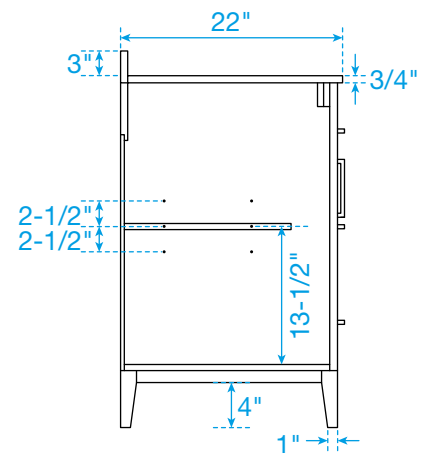

WYNDHAM COLLECTION

TOP VIEW OF VANITY CABINET

*Note: All measurements are $\pm 1/4$ ".

WC-7171-42-SGL
Quartz