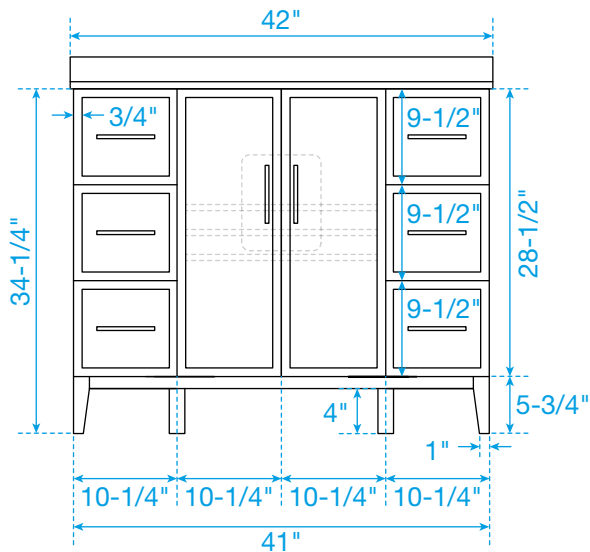

WYNDHAM COLLECTION

TOP VIEW OF VANITY CABINET

*Note: All measurements are $\pm 1/4$ ".

WC-7171-42-SGL
Quartz