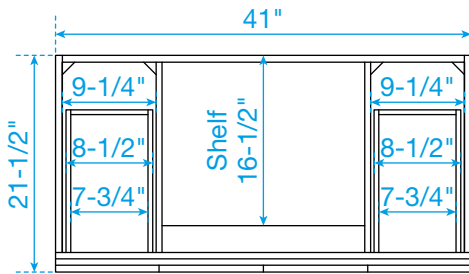

WYNDHAM COLLECTION

TOP VIEW OF VANITY CABINET

*Note: All measurements are $\pm 1/4$ ".

WC-7171-42-SGL
Quartz