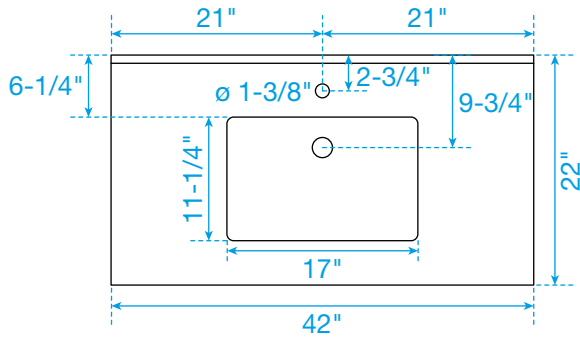

# WYNDHAM COLLECTION

TOP VIEW OF VANITY CABINET

\*Note: All measurements are  $\pm 1/4$ ".

WC-7171-42-SGL  
Quartz