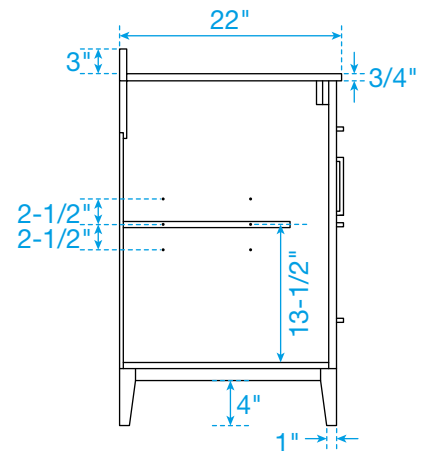

# WYNDHAM COLLECTION

TOP VIEW OF VANITY CABINET

\*Note: All measurements are  $\pm 1/4$ ".

WC-7171-42-SGL  
Quartz