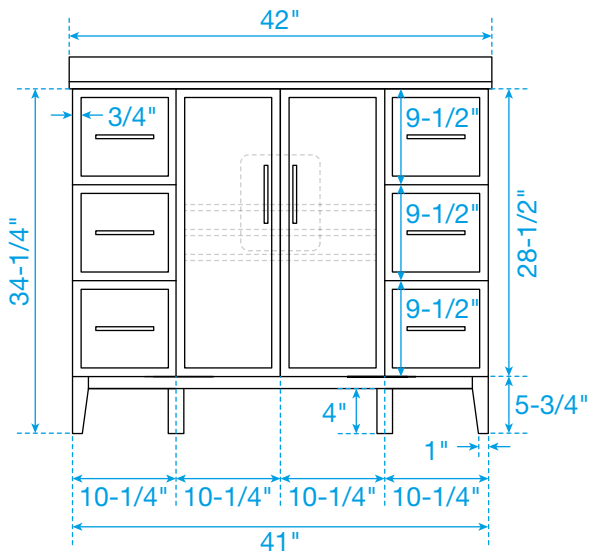

# WYNDHAM COLLECTION

TOP VIEW OF VANITY CABINET

\*Note: All measurements are  $\pm 1/4$ ".

WC-7171-42-SGL  
Quartz