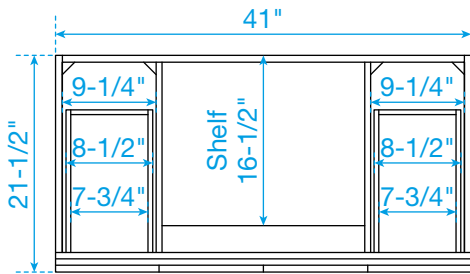

# WYNDHAM COLLECTION

TOP VIEW OF VANITY CABINET

\*Note: All measurements are  $\pm 1/4$ ".

WC-7171-42-SGL  
Quartz