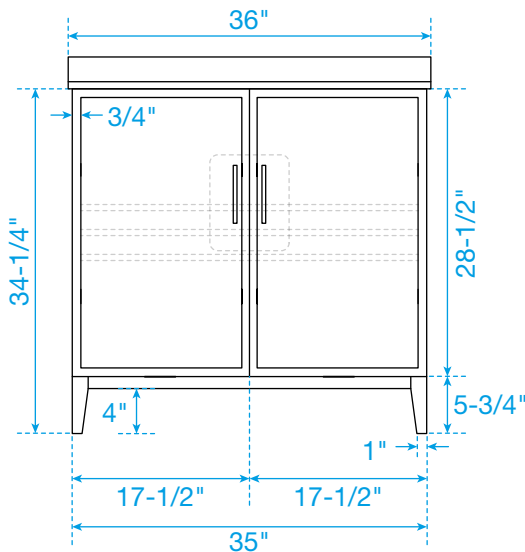

WYNDHAM COLLECTION

TOP VIEW OF VANITY CABINET

*Note: All measurements are $\pm 1/4"$.

WC-7171-36-SGL
Quartz