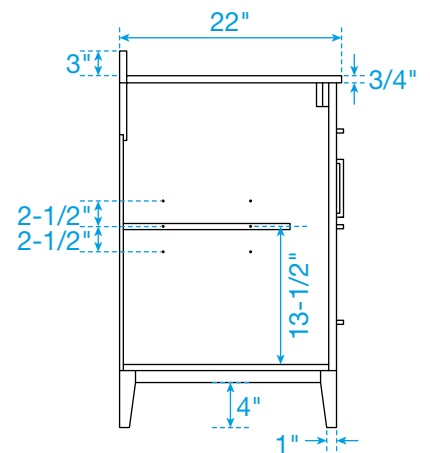

WYNDHAM COLLECTION

TOP VIEW OF VANITY CABINET

*Note: All measurements are $\pm 1/4"$.

WC-7171-36-SGL
Quartz