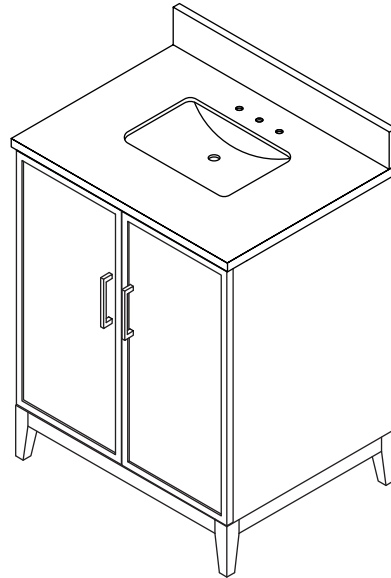

WYNDHAM COLLECTION

TOP VIEW OF VANITY CABINET

*Note: All measurements are $\pm 1/4"$.

WC-7171-36-SGL
Quartz