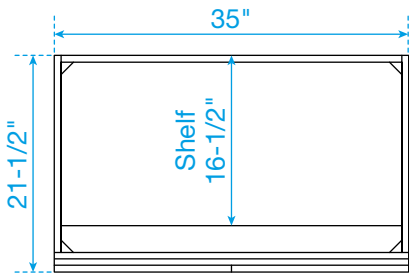

WYNDHAM COLLECTION

TOP VIEW OF VANITY CABINET

*Note: All measurements are $\pm 1/4"$.

WC-7171-36-SGL
Quartz