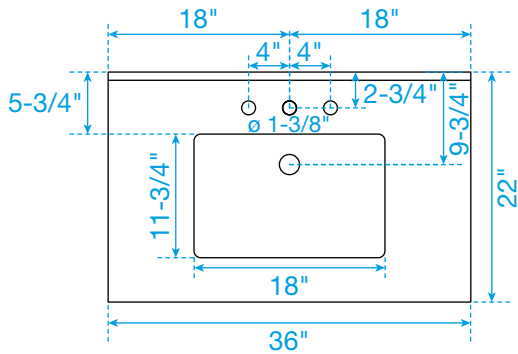

WYNDHAM COLLECTION

TOP VIEW OF VANITY CABINET

*Note: All measurements are $\pm 1/4"$.

WC-7171-36-SGL
Quartz