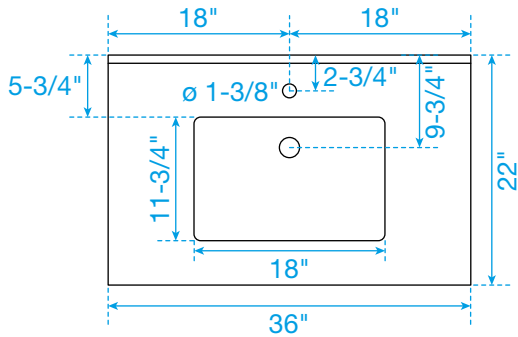

WYNDHAM COLLECTION

TOP VIEW OF VANITY CABINET

*Note: All measurements are $\pm 1/4"$.

WC-7171-36-SGL
Quartz