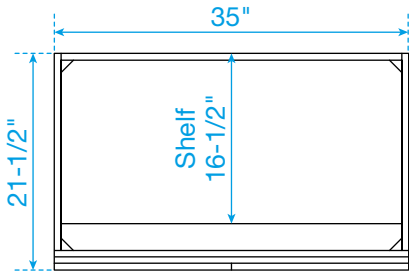

WYNDHAM COLLECTION

TOP VIEW OF VANITY CABINET

*Note: All measurements are $\pm 1/4"$.

WC-7171-36-SGL
Quartz