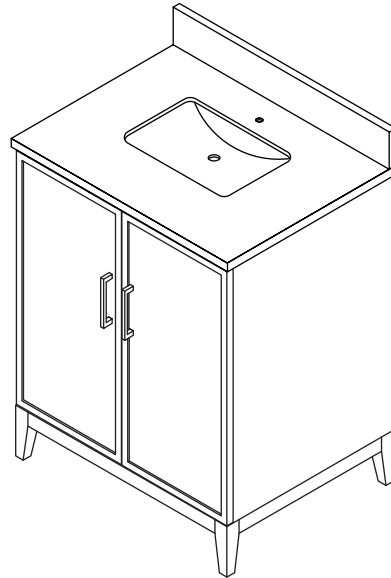

WYNDHAM COLLECTION

TOP VIEW OF VANITY CABINET

*Note: All measurements are $\pm 1/4"$.

WC-7171-36-SGL
Quartz