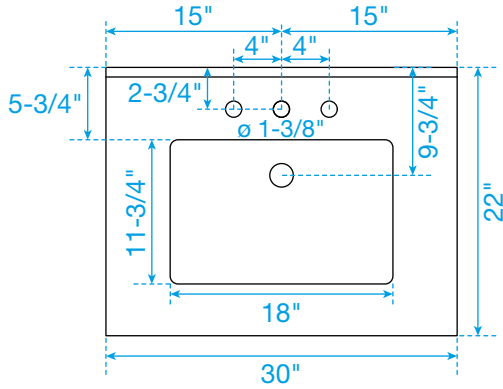

WYNDHAM COLLECTION

TOP VIEW OF VANITY CABINET

*Note: All measurements are $\pm 1/4"$.

WC-7171-30-SGL
Quartz