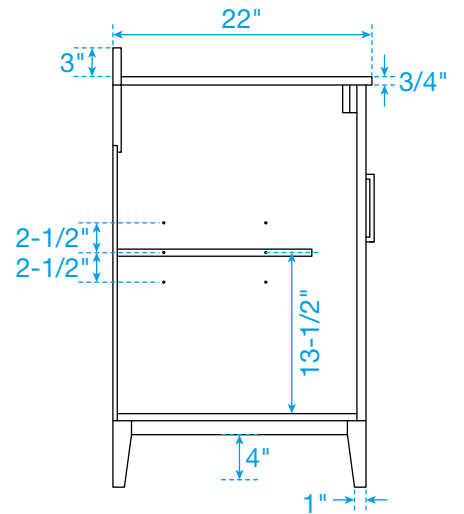

WYNDHAM COLLECTION

TOP VIEW OF VANITY CABINET

*Note: All measurements are $\pm 1/4"$.

WC-7171-30-SGL
Quartz