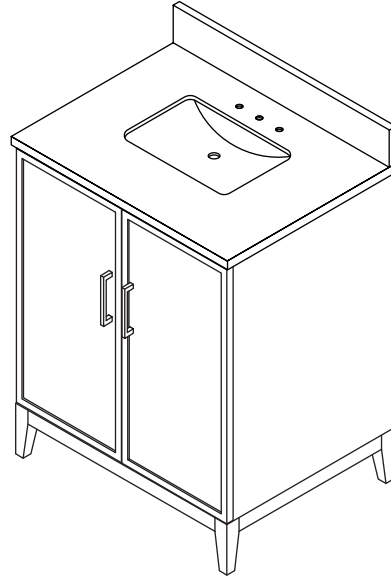

WYNDHAM COLLECTION

TOP VIEW OF VANITY CABINET

*Note: All measurements are $\pm 1/4"$.

WC-7171-30-SGL
Quartz