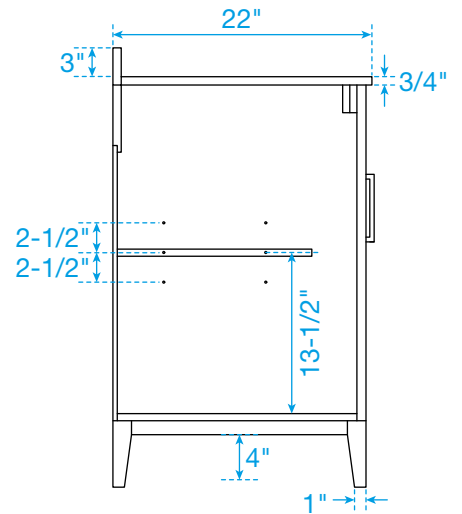

WYNDHAM COLLECTION

TOP VIEW OF VANITY CABINET

*Note: All measurements are $\pm 1/4"$.

WC-7171-30-SGL
Quartz