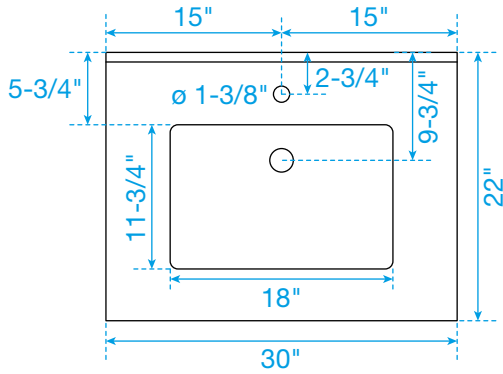

WYNDHAM COLLECTION

TOP VIEW OF VANITY CABINET

*Note: All measurements are $\pm 1/4"$.

WC-7171-30-SGL
Quartz