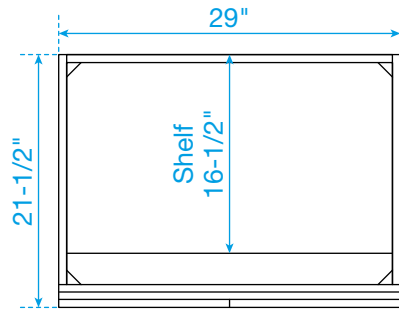

WYNDHAM COLLECTION

TOP VIEW OF VANITY CABINET

*Note: All measurements are $\pm 1/4"$.

WC-7171-30-SGL
Quartz