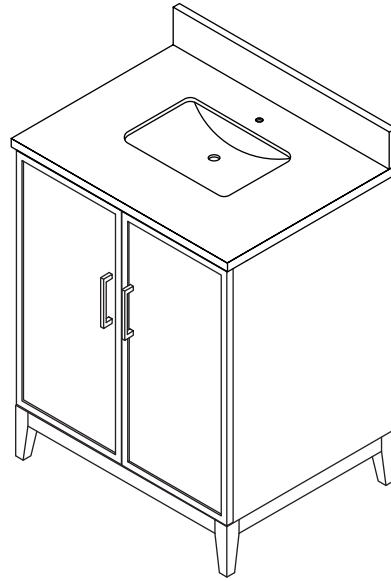

WYNDHAM COLLECTION

TOP VIEW OF VANITY CABINET

*Note: All measurements are $\pm 1/4"$.

WC-7171-30-SGL
Quartz