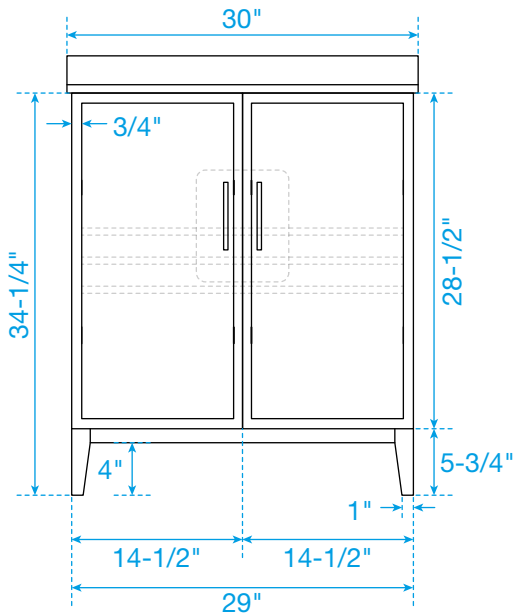

WYNDHAM COLLECTION

TOP VIEW OF VANITY CABINET

*Note: All measurements are $\pm 1/4"$.

WC-7171-30-SGL
Quartz