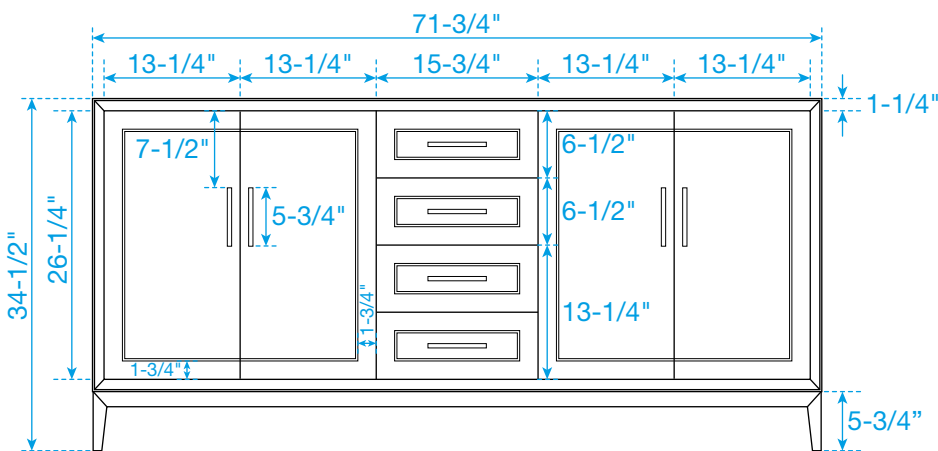

WYNDHAM COLLECTION

TOP VIEW OF VANITY CABINET

*Note: Due to high probability of breakage, the backsplash comes in two pieces, cut from the same piece. All measurements are $\pm 1/4$ ".

WC-5151-72-DBL
Quartz