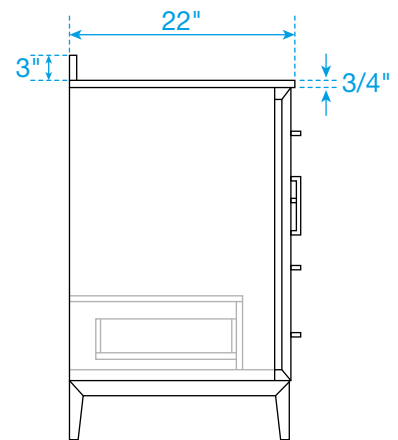

WYNDHAM COLLECTION

TOP VIEW OF VANITY CABINET

*Note: Due to high probability of breakage, the backsplash comes in two pieces, cut from the same piece. All measurements are $\pm 1/4$ ".

WC-5151-72-DBL
Quartz