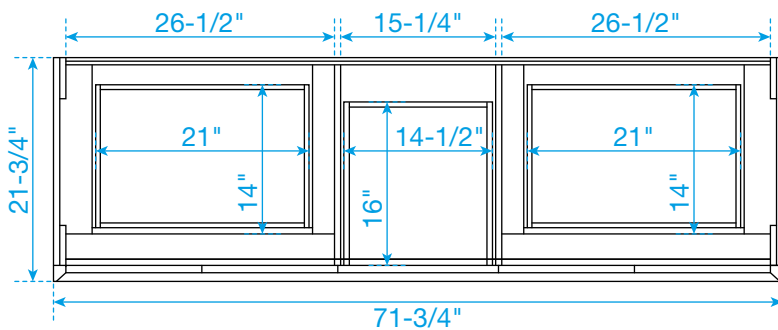

WYNDHAM COLLECTION

TOP VIEW OF VANITY CABINET

*Note: Due to high probability of breakage, the backsplash comes in two pieces, cut from the same piece. All measurements are $\pm 1/4$ ".

WC-5151-72-DBL
Quartz