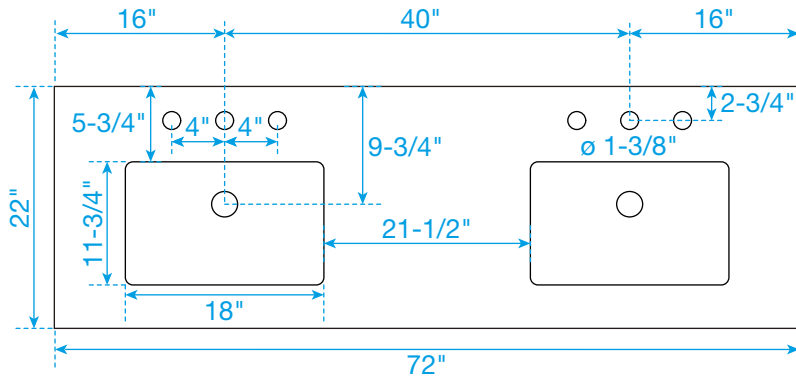

WYNDHAM COLLECTION

TOP VIEW OF VANITY CABINET

*Note: Due to high probability of breakage, the backsplash comes in two pieces, cut from the same piece. All measurements are $\pm 1/4$ ".

WC-5151-72-DBL
Quartz