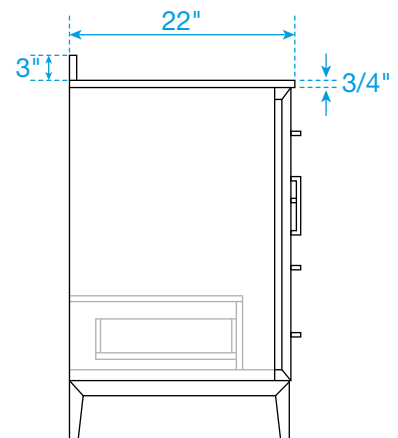

# WYNDHAM COLLECTION

TOP VIEW OF VANITY CABINET

\*Note: Due to high probability of breakage, the backsplash comes in two pieces, cut from the same piece. All measurements are  $\pm 1/4"$ .

WC-5151-72-DBL  
Quartz