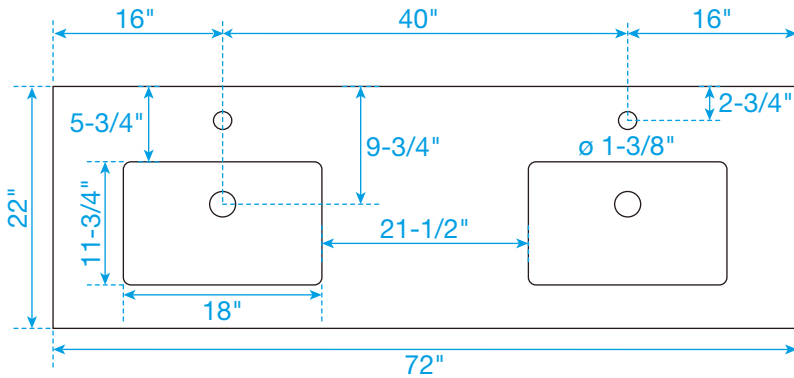

# WYNDHAM COLLECTION

TOP VIEW OF VANITY CABINET

\*Note: Due to high probability of breakage, the backsplash comes in two pieces, cut from the same piece. All measurements are  $\pm 1/4"$ .

WC-5151-72-DBL  
Quartz