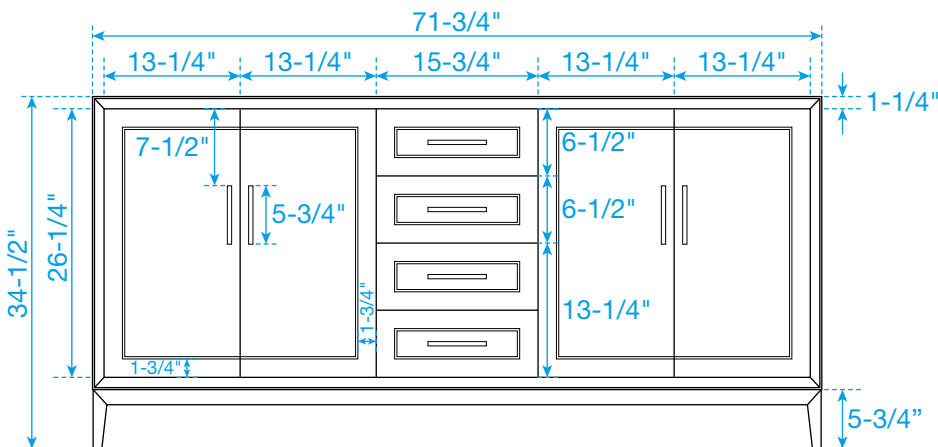

# WYNDHAM COLLECTION

TOP VIEW OF VANITY CABINET

\*Note: Due to high probability of breakage, the backsplash comes in two pieces, cut from the same piece. All measurements are  $\pm 1/4"$ .

WC-5151-72-DBL  
Quartz