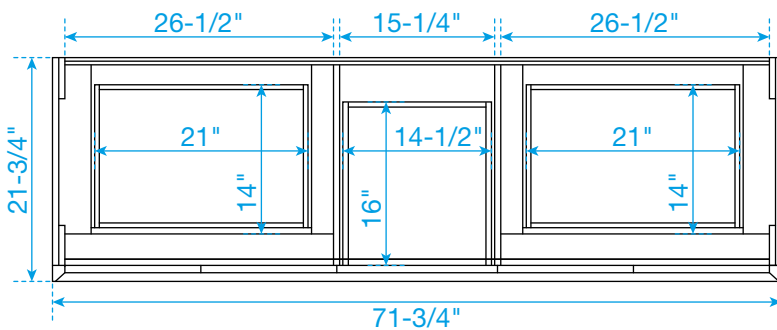

# WYNDHAM COLLECTION

TOP VIEW OF VANITY CABINET

\*Note: Due to high probability of breakage, the backsplash comes in two pieces, cut from the same piece. All measurements are  $\pm 1/4"$ .

WC-5151-72-DBL  
Quartz