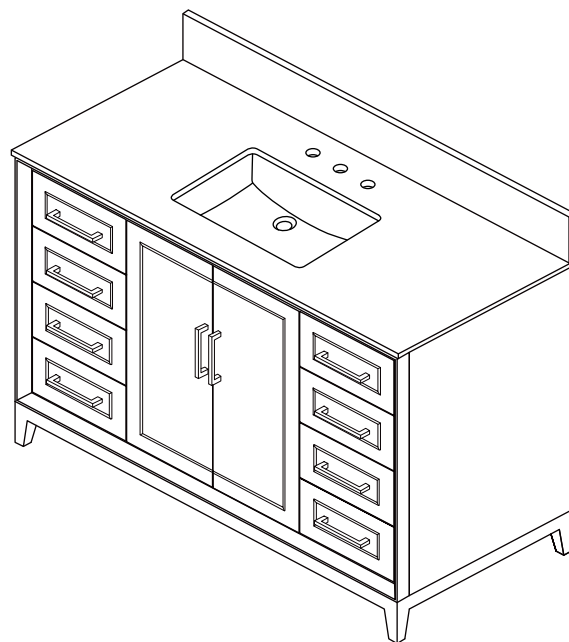

WYNDHAM COLLECTION

TOP VIEW OF VANITY CABINET

*Note: Due to high probability of breakage, the backsplash comes in two pieces, cut from the same piece. All measurements are $\pm 1/4"$.

WC-5151-60-SGL
Quartz