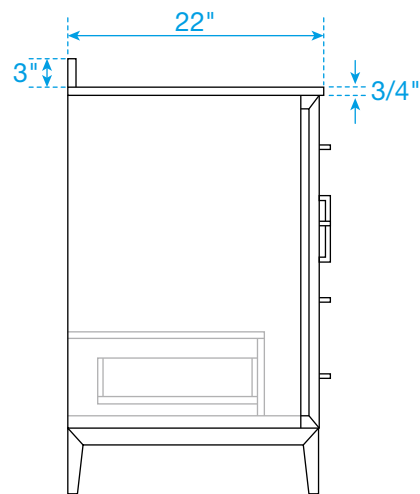

WYNDHAM COLLECTION

TOP VIEW OF VANITY CABINET

*Note: Due to high probability of breakage, the backsplash comes in two pieces, cut from the same piece. All measurements are $\pm 1/4"$.

WC-5151-60-SGL
Quartz