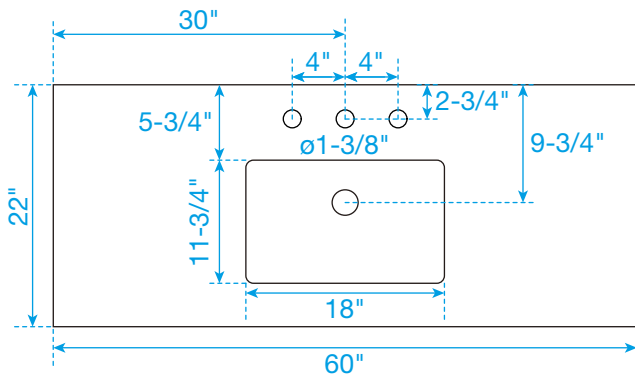

WYNDHAM COLLECTION

TOP VIEW OF VANITY CABINET

*Note: Due to high probability of breakage, the backsplash comes in two pieces, cut from the same piece. All measurements are $\pm 1/4"$.

WC-5151-60-SGL
Quartz