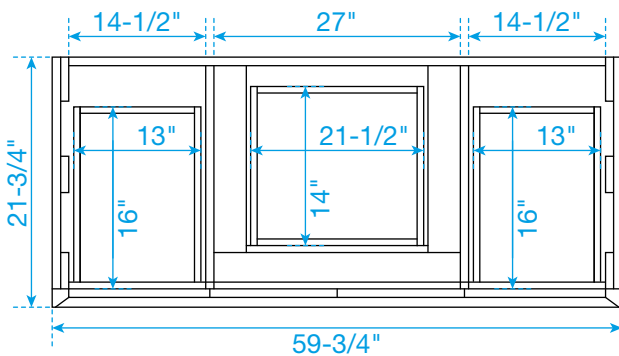

WYNDHAM COLLECTION

TOP VIEW OF VANITY CABINET

*Note: Due to high probability of breakage, the backsplash comes in two pieces, cut from the same piece. All measurements are $\pm 1/4"$.

WC-5151-60-SGL
Quartz