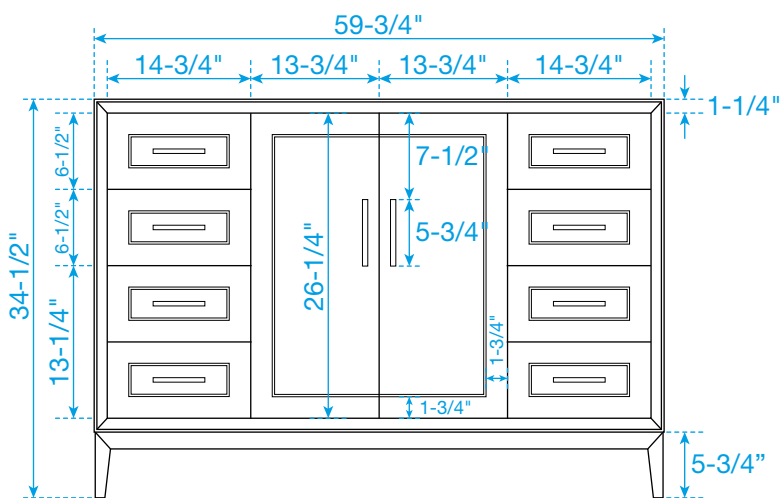

WYNDHAM COLLECTION

TOP VIEW OF VANITY CABINET

*Note: Due to high probability of breakage, the backsplash comes in two pieces, cut from the same piece. All measurements are $\pm 1/4"$.

WC-5151-60-SGL
Quartz