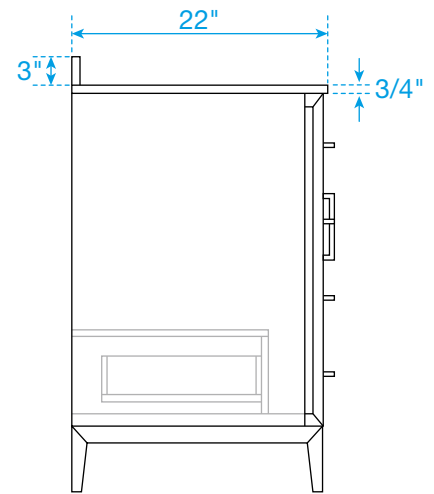

WYNDHAM COLLECTION

TOP VIEW OF VANITY CABINET

*Note: Due to high probability of breakage, the backsplash comes in two pieces, cut from the same piece. All measurements are $\pm 1/4"$.

WC-5151-60-SGL
Quartz