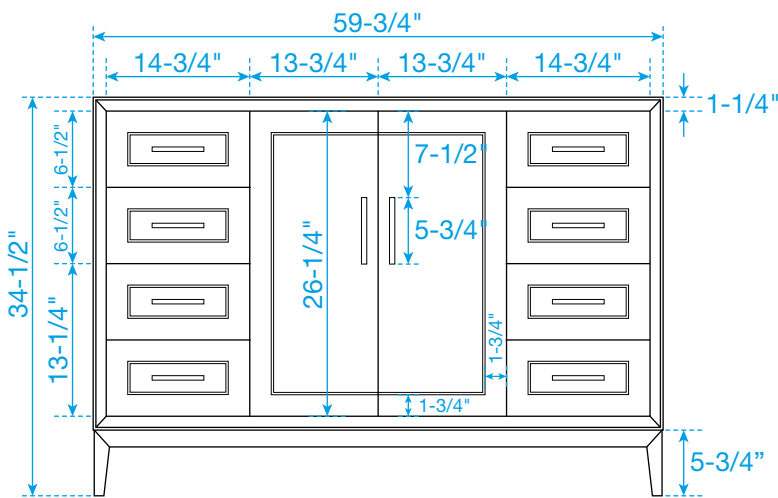

WYNDHAM COLLECTION

TOP VIEW OF VANITY CABINET

*Note: Due to high probability of breakage, the backsplash comes in two pieces, cut from the same piece. All measurements are $\pm 1/4"$.

WC-5151-60-SGL
Quartz