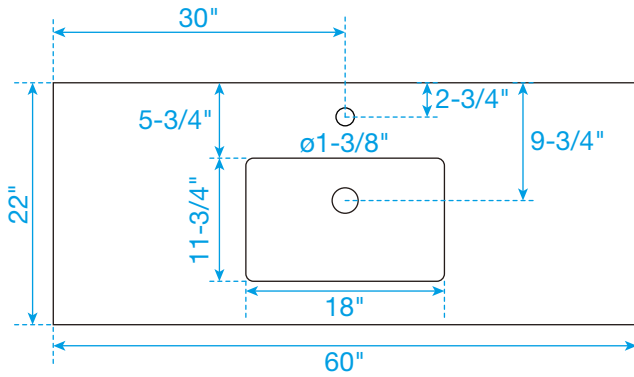

WYNDHAM COLLECTION

TOP VIEW OF VANITY CABINET

*Note: Due to high probability of breakage, the backsplash comes in two pieces, cut from the same piece. All measurements are $\pm 1/4"$.

WC-5151-60-SGL
Quartz