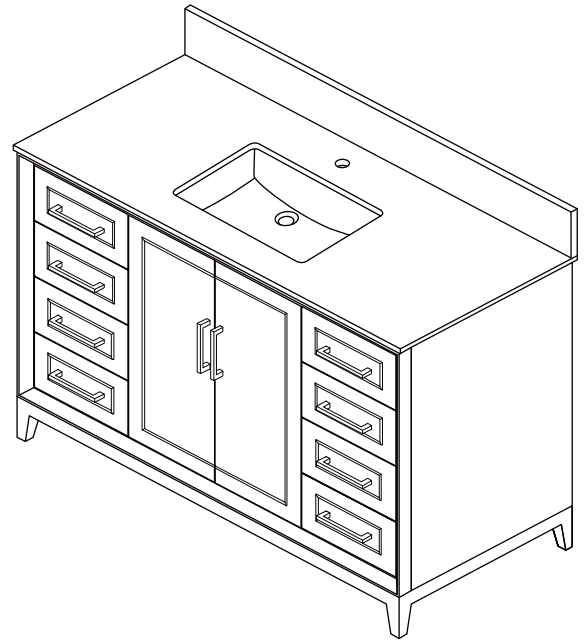

WYNDHAM COLLECTION

TOP VIEW OF VANITY CABINET

*Note: Due to high probability of breakage, the backsplash comes in two pieces, cut from the same piece. All measurements are $\pm 1/4"$.

WC-5151-60-SGL
Quartz