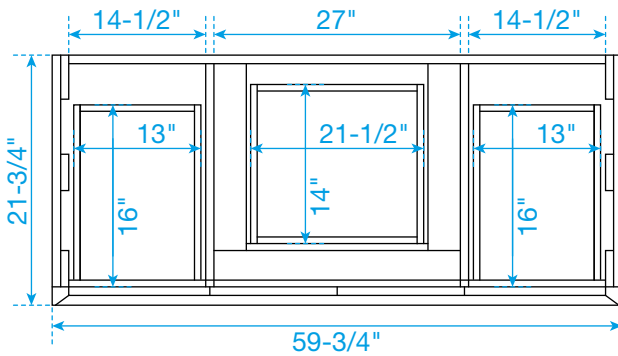

WYNDHAM COLLECTION

TOP VIEW OF VANITY CABINET

*Note: Due to high probability of breakage, the backsplash comes in two pieces, cut from the same piece. All measurements are $\pm 1/4"$.

WC-5151-60-SGL
Quartz