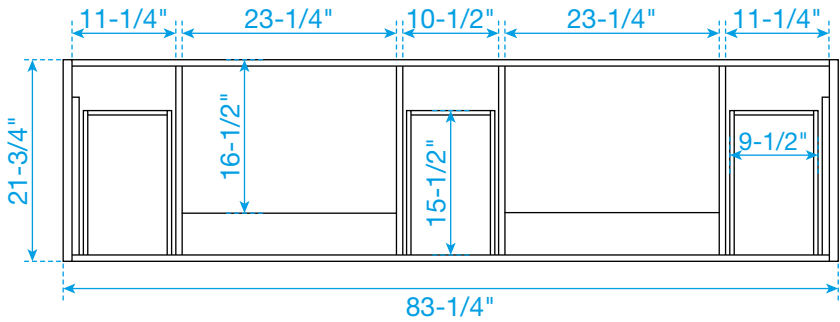

WYNDHAM COLLECTION

TOP VIEW OF VANITY CABINET

*Note: Due to high probability of breakage, the backsplash comes in two pieces, cut from the same piece. All measurements are $\pm 1/4$ ".

WC-4141-84-DBL