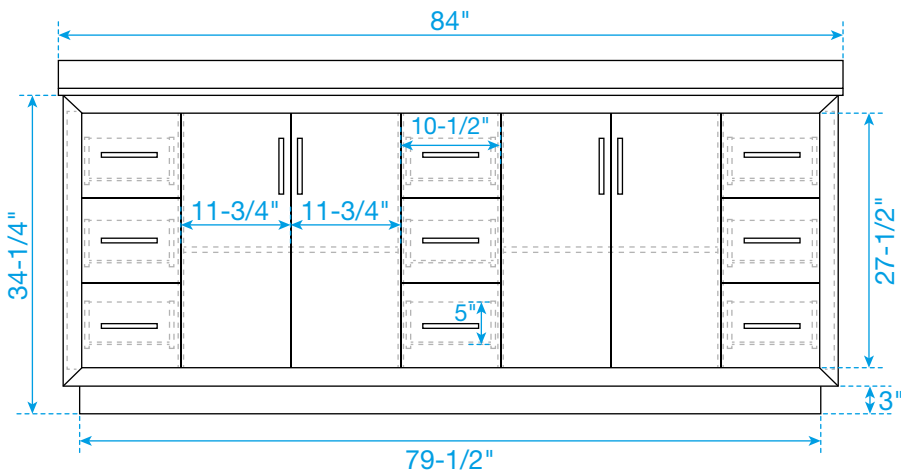

WYNDHAM COLLECTION

TOP VIEW OF VANITY CABINET

*Note: Due to high probability of breakage, the backsplash comes in two pieces, cut from the same piece. All measurements are $\pm 1/4$ ".

WC-4141-84-DBL