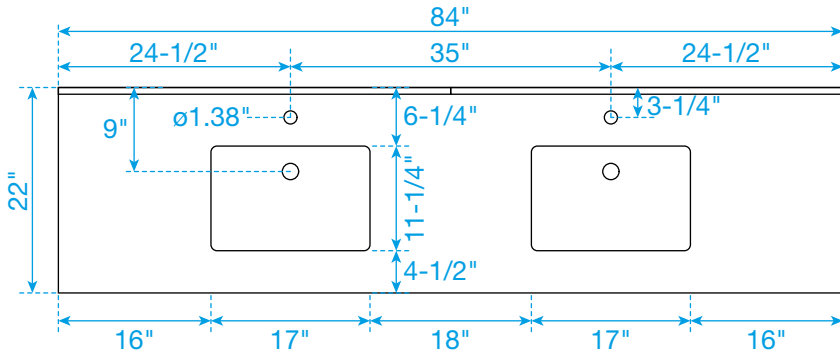

WYNDHAM COLLECTION

TOP VIEW OF VANITY CABINET

*Note: Due to high probability of breakage, the backsplash comes in two pieces, cut from the same piece. All measurements are $\pm 1/4$ ".

WC-4141-84-DBL