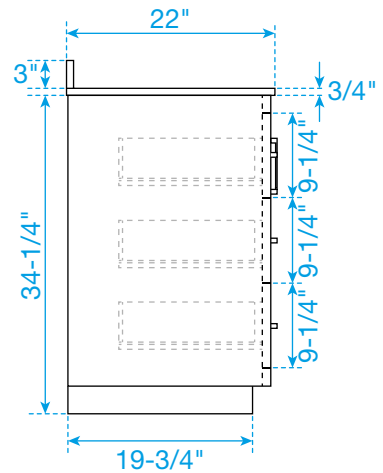

WYNDHAM COLLECTION

TOP VIEW OF VANITY CABINET

*Note: Due to high probability of breakage, the backsplash comes in two pieces, cut from the same piece. All measurements are $\pm 1/4$ ".

WC-4141-84-DBL