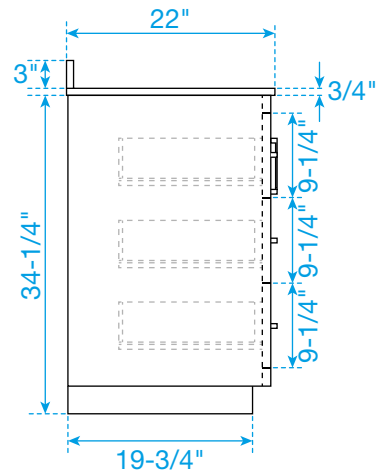

WYNDHAM COLLECTION

TOP VIEW OF VANITY CABINET

*Note: Due to high probability of breakage, the backsplash comes in two pieces, cut from the same piece. All measurements are $\pm 1/4"$.

WC-4141-84-DBL
Quartz