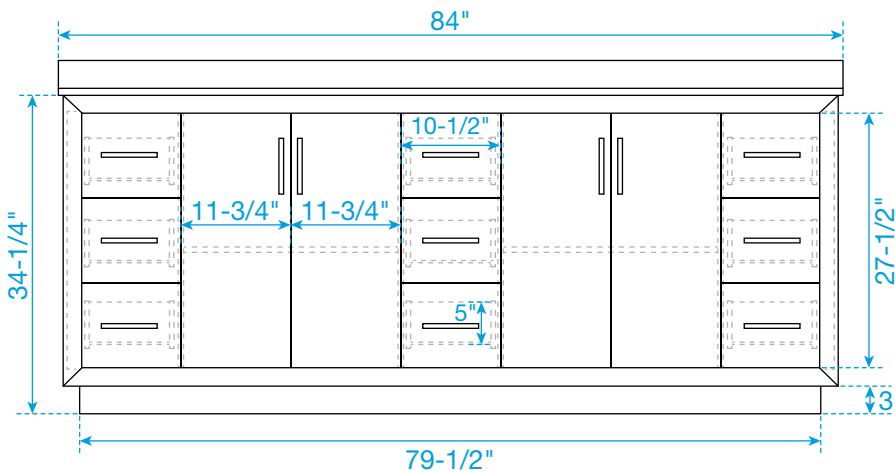

WYNDHAM COLLECTION

TOP VIEW OF VANITY CABINET

*Note: Due to high probability of breakage, the backsplash comes in two pieces, cut from the same piece. All measurements are $\pm 1/4"$.

WC-4141-84-DBL
Quartz