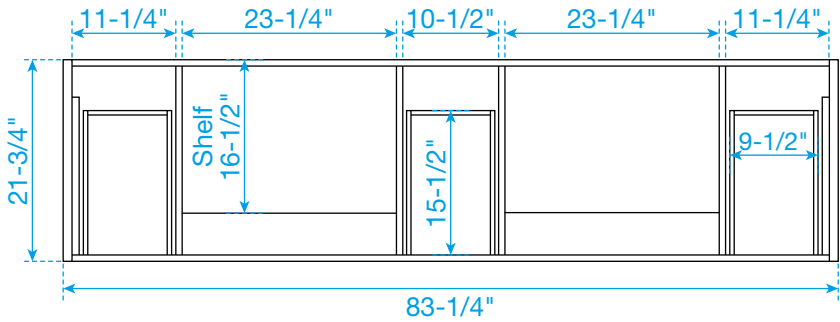

WYNDHAM COLLECTION

TOP VIEW OF VANITY CABINET

*Note: Due to high probability of breakage, the backsplash comes in two pieces, cut from the same piece. All measurements are $\pm 1/4"$.

WC-4141-84-DBL
Quartz