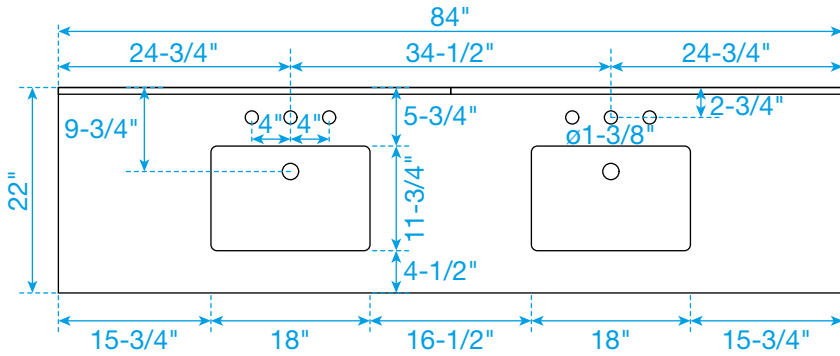

WYNDHAM COLLECTION

TOP VIEW OF VANITY CABINET

*Note: Due to high probability of breakage, the backsplash comes in two pieces, cut from the same piece. All measurements are $\pm 1/4"$.

WC-4141-84-DBL
Quartz