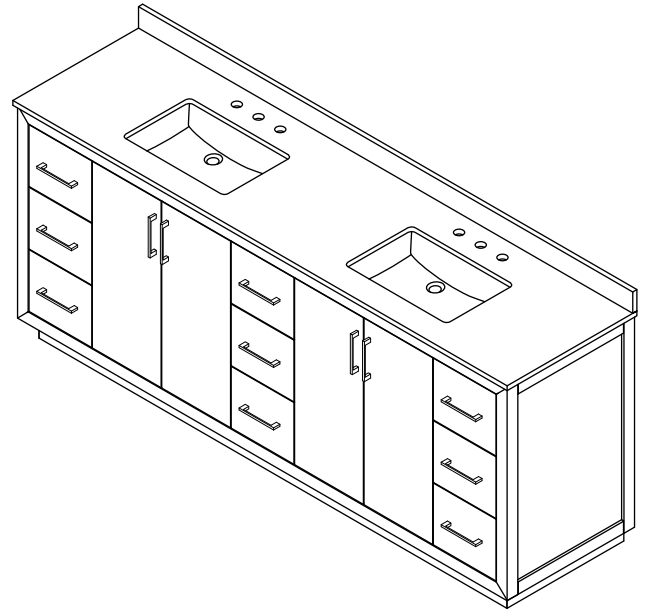

WYNDHAM COLLECTION

TOP VIEW OF VANITY CABINET

*Note: Due to high probability of breakage, the backsplash comes in two pieces, cut from the same piece. All measurements are $\pm 1/4"$.

WC-4141-84-DBL
Quartz