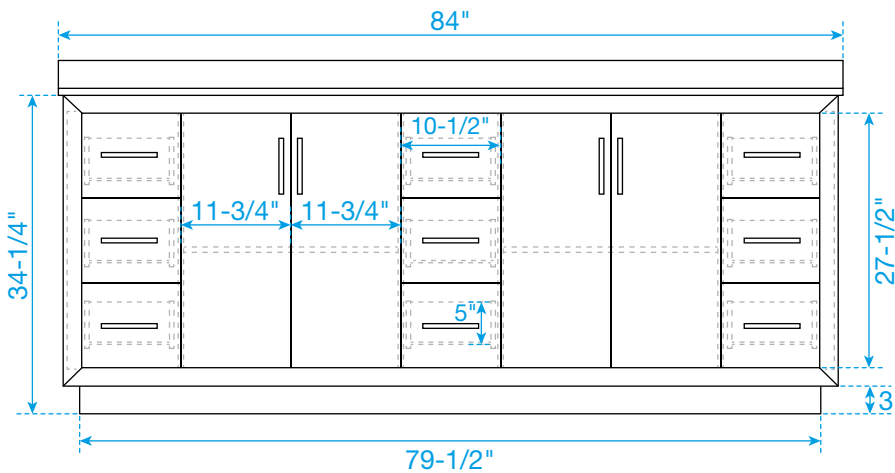

# WYNDHAM COLLECTION

TOP VIEW OF VANITY CABINET

\*Note: Due to high probability of breakage, the backsplash comes in two pieces, cut from the same piece. All measurements are  $\pm 1/4"$ .

WC-4141-84-DBL  
Quartz