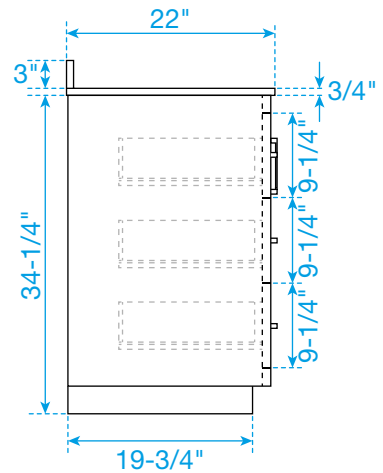

# WYNDHAM COLLECTION

TOP VIEW OF VANITY CABINET

\*Note: Due to high probability of breakage, the backsplash comes in two pieces, cut from the same piece. All measurements are  $\pm 1/4"$ .

WC-4141-84-DBL  
Quartz