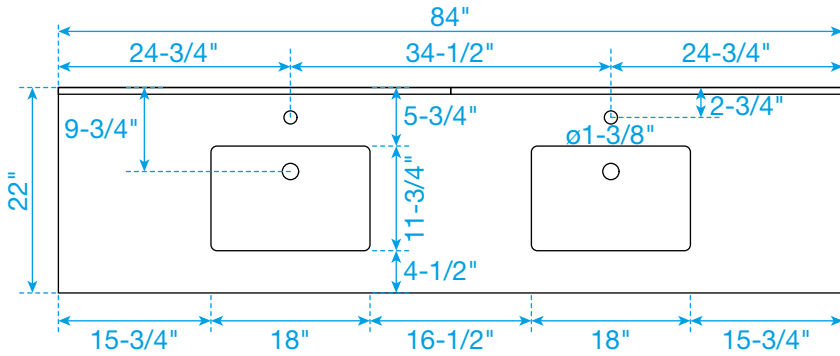

# WYNDHAM COLLECTION

TOP VIEW OF VANITY CABINET

\*Note: Due to high probability of breakage, the backsplash comes in two pieces, cut from the same piece. All measurements are  $\pm 1/4"$ .

WC-4141-84-DBL  
Quartz