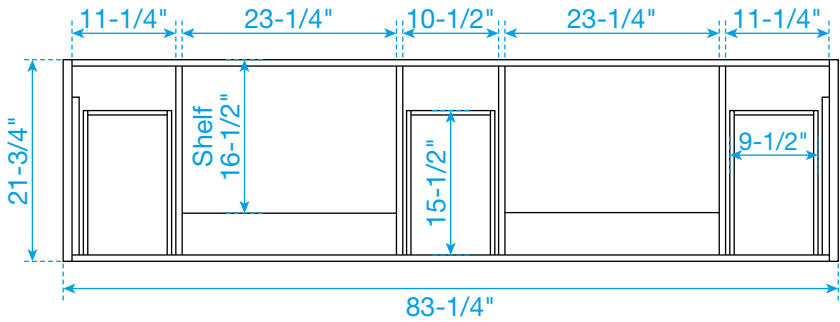

# WYNDHAM COLLECTION

TOP VIEW OF VANITY CABINET

\*Note: Due to high probability of breakage, the backsplash comes in two pieces, cut from the same piece. All measurements are  $\pm 1/4"$ .

WC-4141-84-DBL  
Quartz