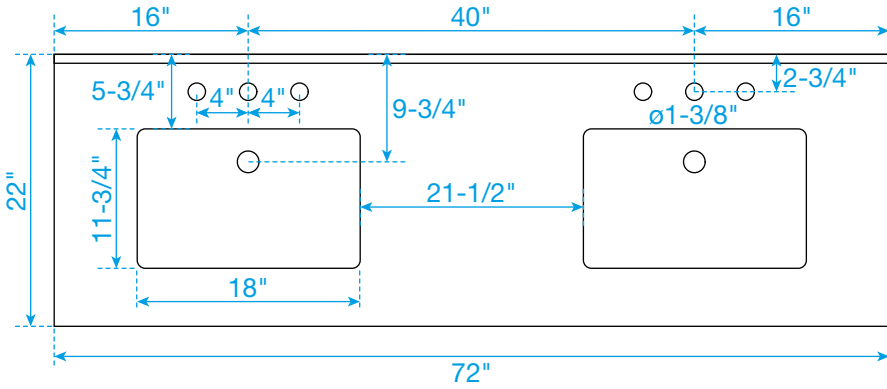

# WYNDHAM COLLECTION

TOP VIEW OF VANITY CABINET

\*Note: Due to high probability of breakage, the backsplash comes in two pieces, cut from the same piece. All measurements are  $\pm 1/4"$ .

WC-4141-72-DBL  
Quartz