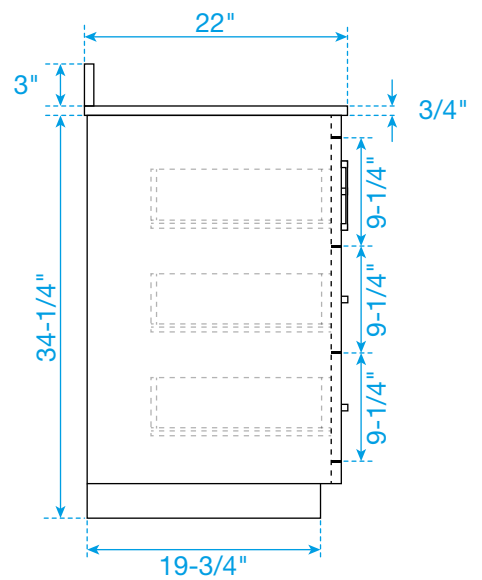

# WYNDHAM COLLECTION

TOP VIEW OF VANITY CABINET

\*Note: Due to high probability of breakage, the backsplash comes in two pieces, cut from the same piece. All measurements are  $\pm 1/4"$ .

WC-4141-72-DBL  
Quartz