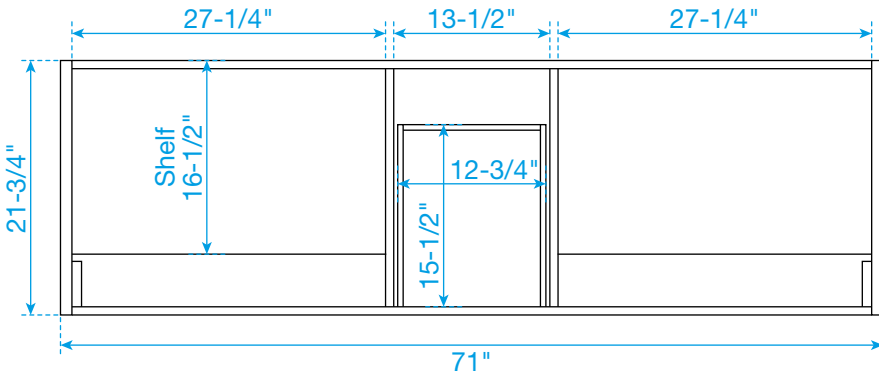

# WYNDHAM COLLECTION

TOP VIEW OF VANITY CABINET

\*Note: Due to high probability of breakage, the backsplash comes in two pieces, cut from the same piece. All measurements are  $\pm 1/4"$ .

WC-4141-72-DBL  
Quartz