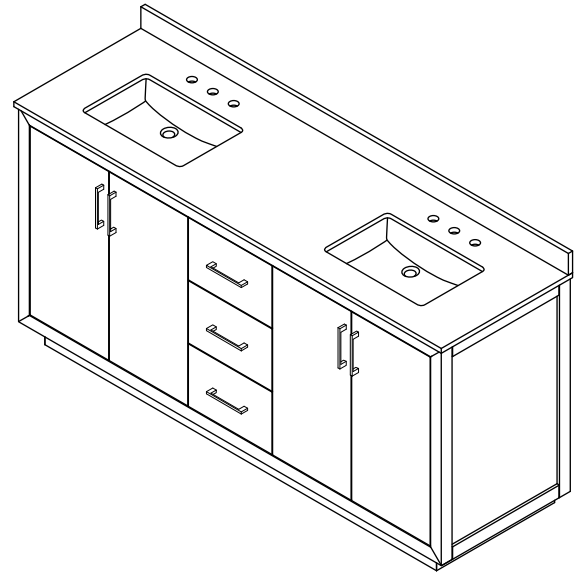

# WYNDHAM COLLECTION

TOP VIEW OF VANITY CABINET

\*Note: Due to high probability of breakage, the backsplash comes in two pieces, cut from the same piece. All measurements are  $\pm 1/4"$ .

WC-4141-72-DBL  
Quartz