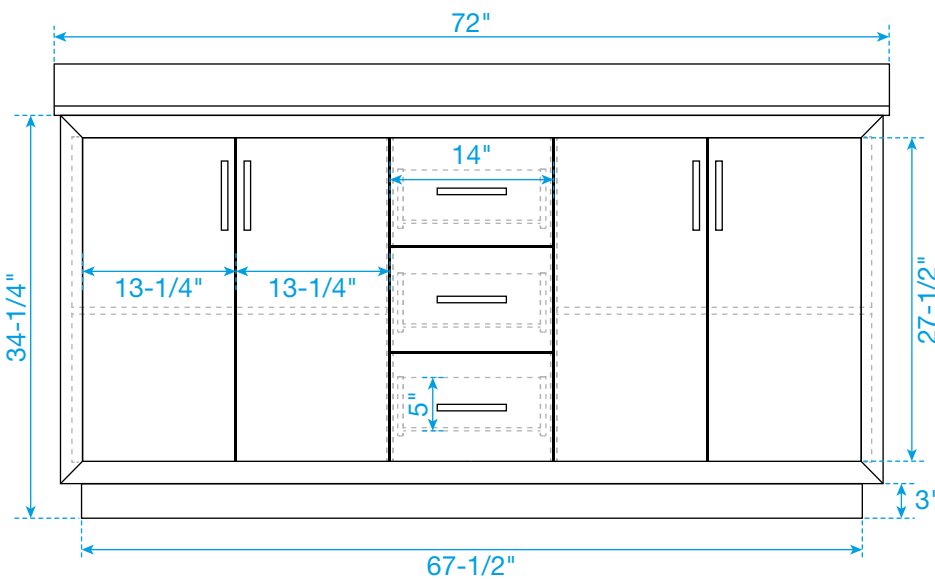

# WYNDHAM COLLECTION

TOP VIEW OF VANITY CABINET

\*Note: Due to high probability of breakage, the backsplash comes in two pieces, cut from the same piece. All measurements are  $\pm 1/4"$ .

WC-4141-72-DBL  
Quartz