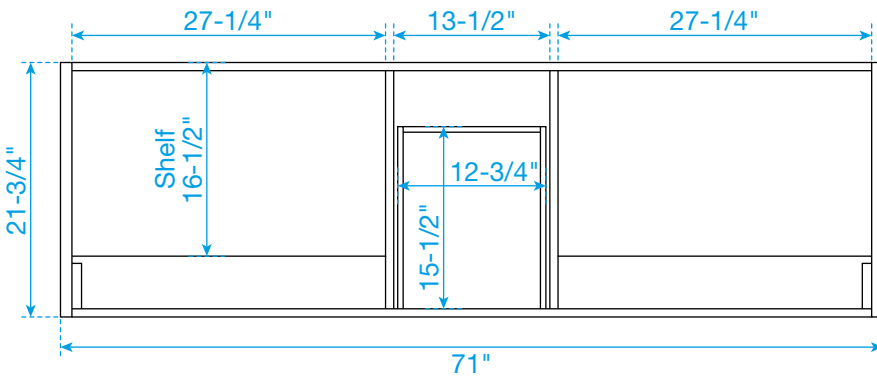

# WYNDHAM COLLECTION

TOP VIEW OF VANITY CABINET

\*Note: Due to high probability of breakage, the backsplash comes in two pieces, cut from the same piece. All measurements are  $\pm 1/4"$ .

WC-4141-72-DBL  
Quartz