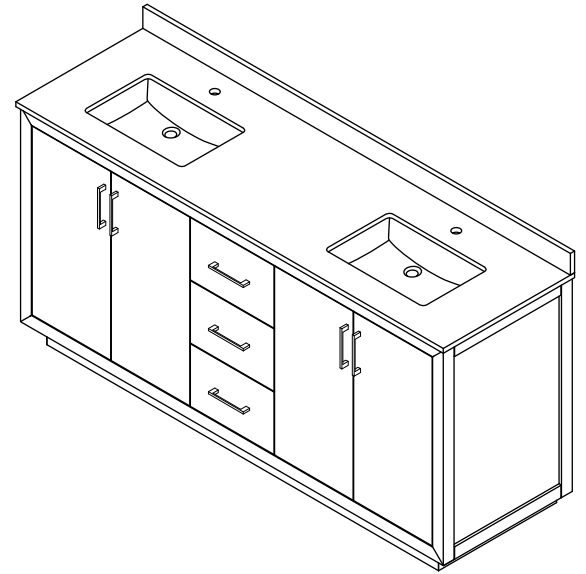

# WYNDHAM COLLECTION

TOP VIEW OF VANITY CABINET

\*Note: Due to high probability of breakage, the backsplash comes in two pieces, cut from the same piece. All measurements are  $\pm 1/4"$ .

WC-4141-72-DBL  
Quartz