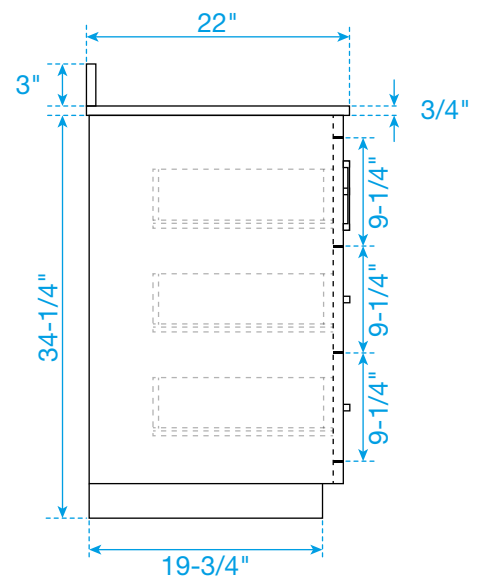

# WYNDHAM COLLECTION

TOP VIEW OF VANITY CABINET

\*Note: Due to high probability of breakage, the backsplash comes in two pieces, cut from the same piece. All measurements are  $\pm 1/4"$ .

WC-4141-72-DBL  
Quartz