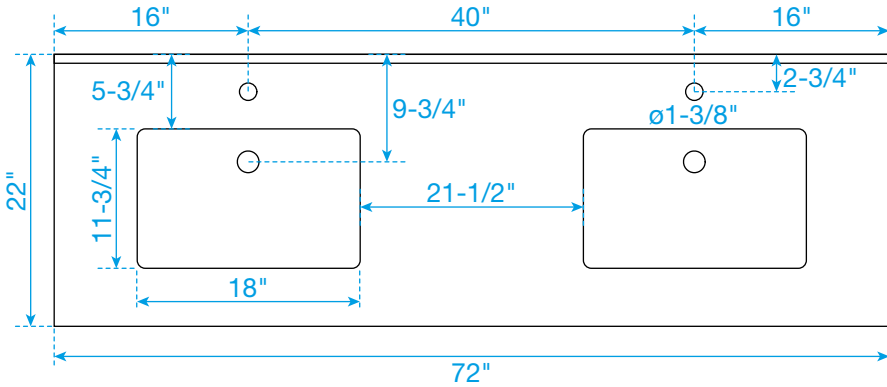

# WYNDHAM COLLECTION

TOP VIEW OF VANITY CABINET

\*Note: Due to high probability of breakage, the backsplash comes in two pieces, cut from the same piece. All measurements are  $\pm 1/4"$ .

WC-4141-72-DBL  
Quartz