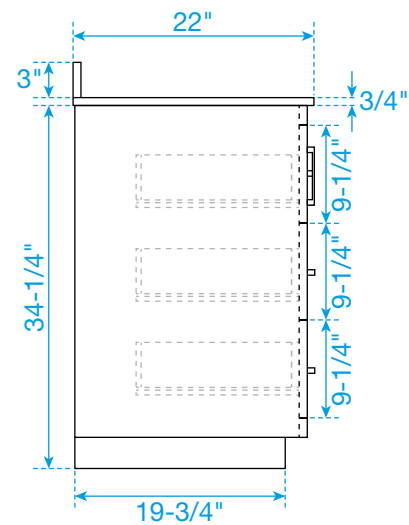

WYNDHAM COLLECTION

TOP VIEW OF VANITY CABINET

*Note: Due to high probability of breakage, the backsplash comes in two pieces, cut from the same piece. All measurements are $\pm 1/4"$.

WC-4141-66-DBL
Quartz