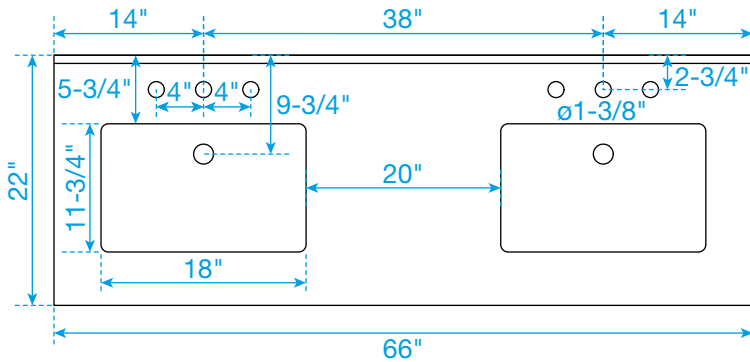

WYNDHAM COLLECTION

TOP VIEW OF VANITY CABINET

*Note: Due to high probability of breakage, the backsplash comes in two pieces, cut from the same piece. All measurements are $\pm 1/4"$.

WC-4141-66-DBL
Quartz