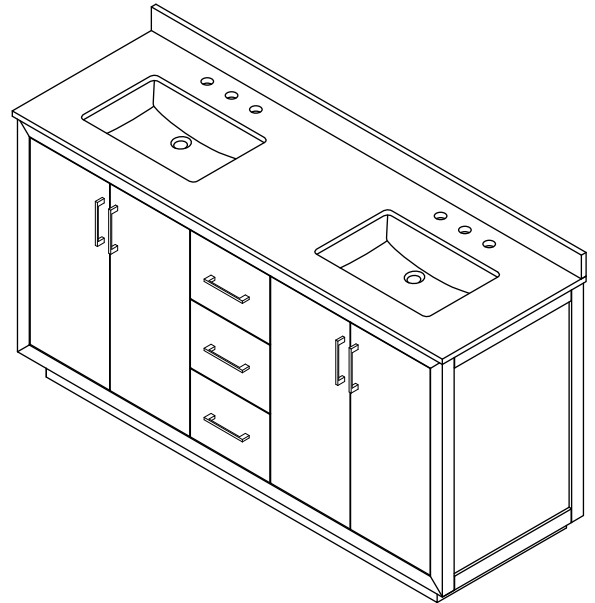

WYNDHAM COLLECTION

TOP VIEW OF VANITY CABINET

*Note: Due to high probability of breakage, the backsplash comes in two pieces, cut from the same piece. All measurements are $\pm 1/4"$.

WC-4141-66-DBL
Quartz