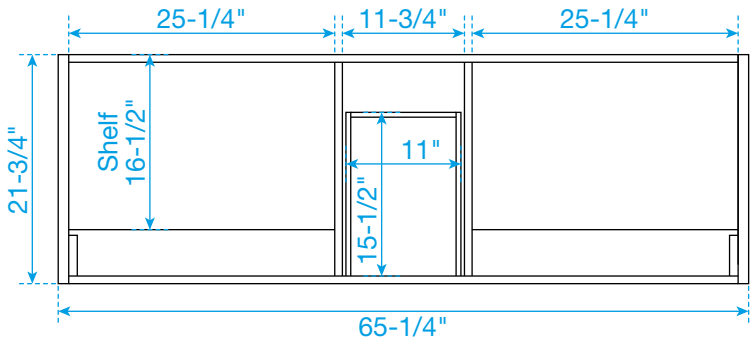

WYNDHAM COLLECTION

TOP VIEW OF VANITY CABINET

*Note: Due to high probability of breakage, the backsplash comes in two pieces, cut from the same piece. All measurements are $\pm 1/4"$.

WC-4141-66-DBL
Quartz