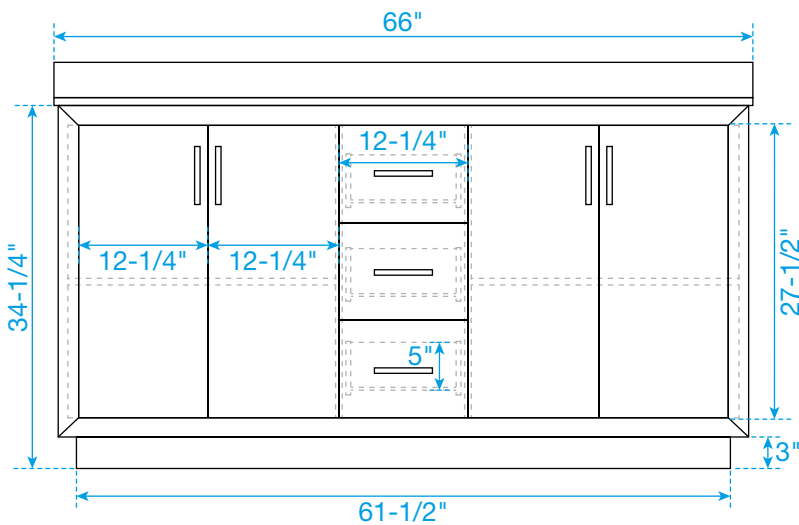

WYNDHAM COLLECTION

TOP VIEW OF VANITY CABINET

*Note: Due to high probability of breakage, the backsplash comes in two pieces, cut from the same piece. All measurements are $\pm 1/4"$.

WC-4141-66-DBL
Quartz