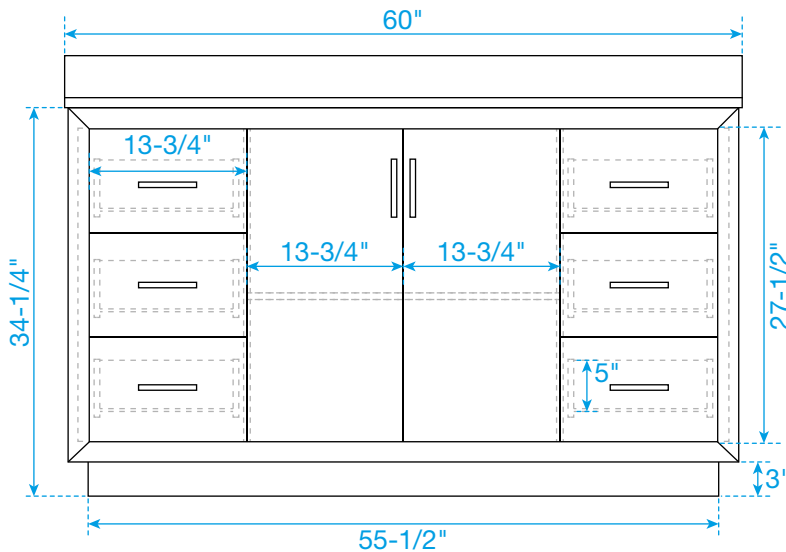

# WYNDHAM COLLECTION

TOP VIEW OF VANITY CABINET

\*Note: Due to high probability of breakage, the backsplash comes in two pieces, cut from the same piece. All measurements are  $\pm 1/4"$ .

WC-4141-60-SGL  
Quartz