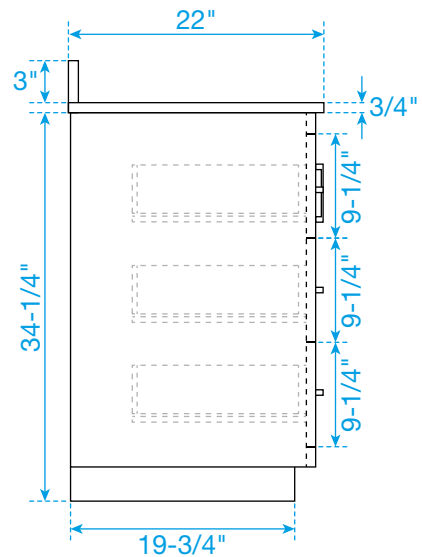

# WYNDHAM COLLECTION

TOP VIEW OF VANITY CABINET

\*Note: Due to high probability of breakage, the backsplash comes in two pieces, cut from the same piece. All measurements are  $\pm 1/4"$ .

WC-4141-60-SGL  
Quartz