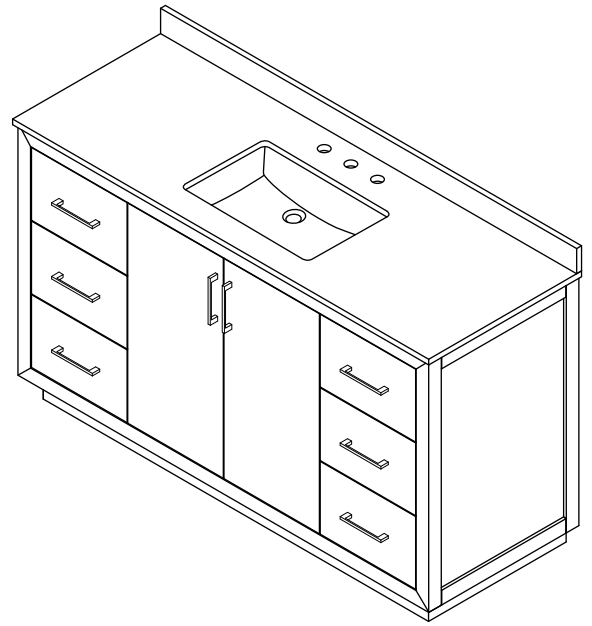

# WYNDHAM COLLECTION

TOP VIEW OF VANITY CABINET

\*Note: Due to high probability of breakage, the backsplash comes in two pieces, cut from the same piece. All measurements are  $\pm 1/4"$ .

WC-4141-60-SGL  
Quartz