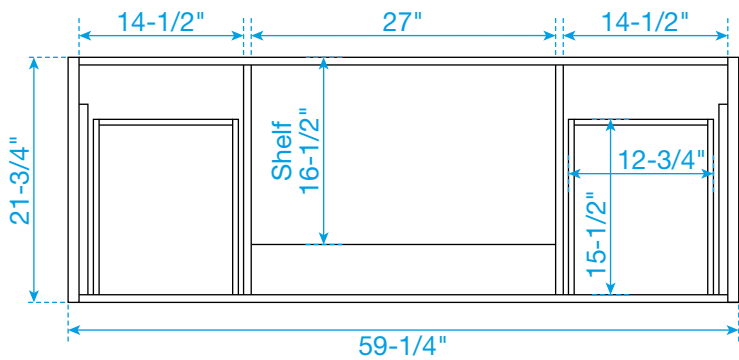

# WYNDHAM COLLECTION

TOP VIEW OF VANITY CABINET

\*Note: Due to high probability of breakage, the backsplash comes in two pieces, cut from the same piece. All measurements are  $\pm 1/4"$ .

WC-4141-60-SGL  
Quartz