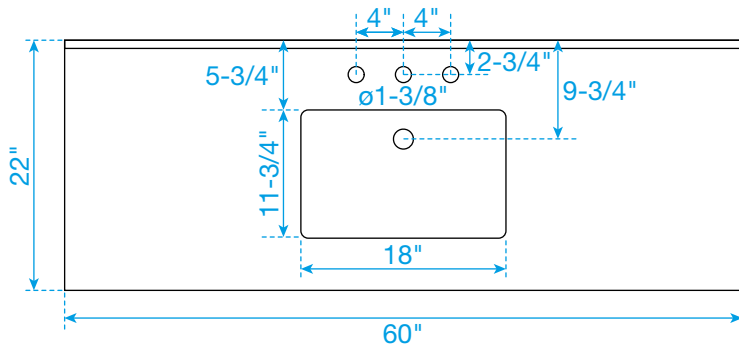

# WYNDHAM COLLECTION

TOP VIEW OF VANITY CABINET

\*Note: Due to high probability of breakage, the backsplash comes in two pieces, cut from the same piece. All measurements are  $\pm 1/4"$ .

WC-4141-60-SGL  
Quartz