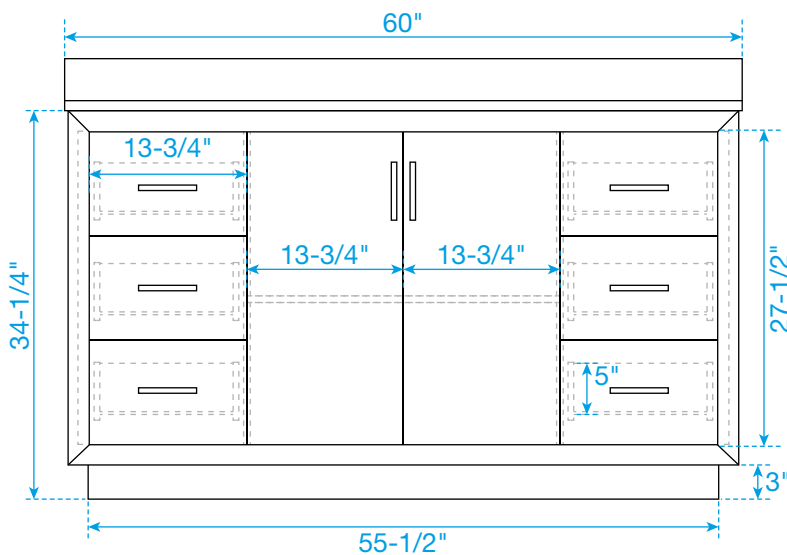

WYNDHAM COLLECTION

TOP VIEW OF VANITY CABINET

*Note: Due to high probability of breakage, the backsplash comes in two pieces, cut from the same piece. All measurements are $\pm 1/4"$.

WC-4141-60-SGL Quartz