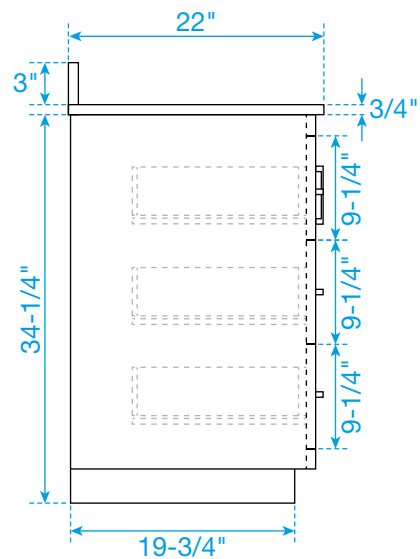

WYNDHAM COLLECTION

TOP VIEW OF VANITY CABINET

*Note: Due to high probability of breakage, the backsplash comes in two pieces, cut from the same piece. All measurements are $\pm 1/4"$.

WC-4141-60-SGL Quartz