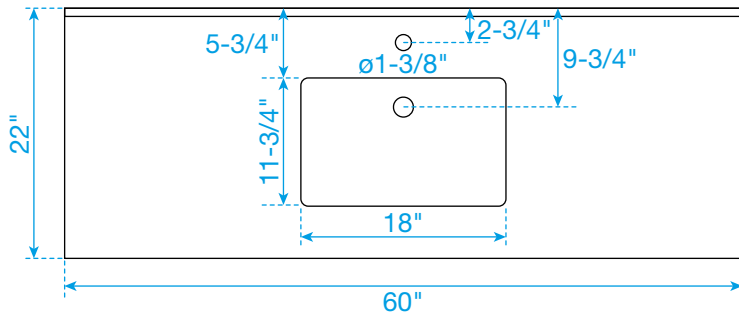

WYNDHAM COLLECTION

TOP VIEW OF VANITY CABINET

*Note: Due to high probability of breakage, the backsplash comes in two pieces, cut from the same piece. All measurements are $\pm 1/4"$.

WC-4141-60-SGL Quartz