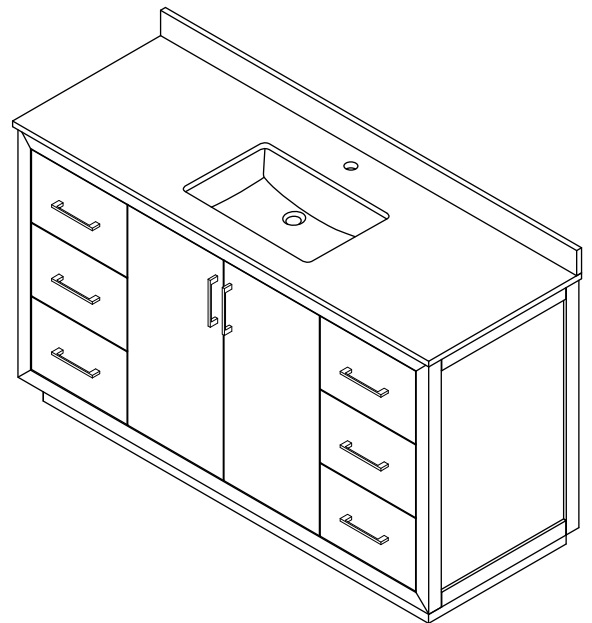

WYNDHAM COLLECTION

TOP VIEW OF VANITY CABINET

*Note: Due to high probability of breakage, the backsplash comes in two pieces, cut from the same piece. All measurements are $\pm 1/4"$.

WC-4141-60-SGL Quartz