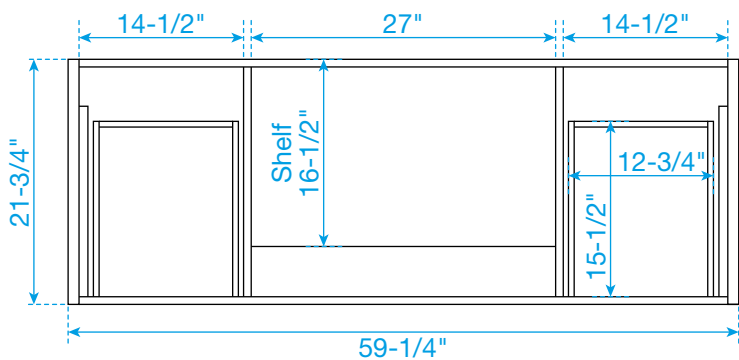

WYNDHAM COLLECTION

TOP VIEW OF VANITY CABINET

*Note: Due to high probability of breakage, the backsplash comes in two pieces, cut from the same piece. All measurements are $\pm 1/4"$.

WC-4141-60-SGL Quartz