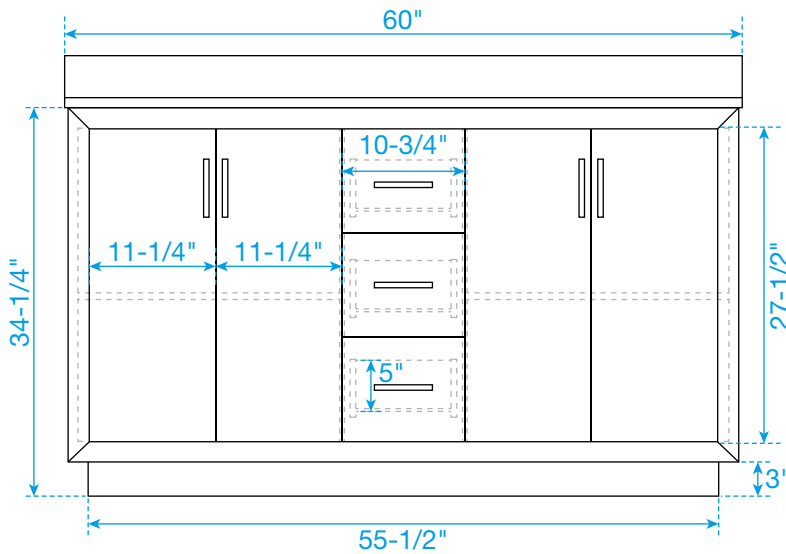

WYNDHAM COLLECTION

TOP VIEW OF VANITY CABINET

*Note: Due to high probability of breakage, the backsplash comes in two pieces, cut from the same piece. All measurements are $\pm 1/4"$.

WC-4141-60-DBL
Quartz