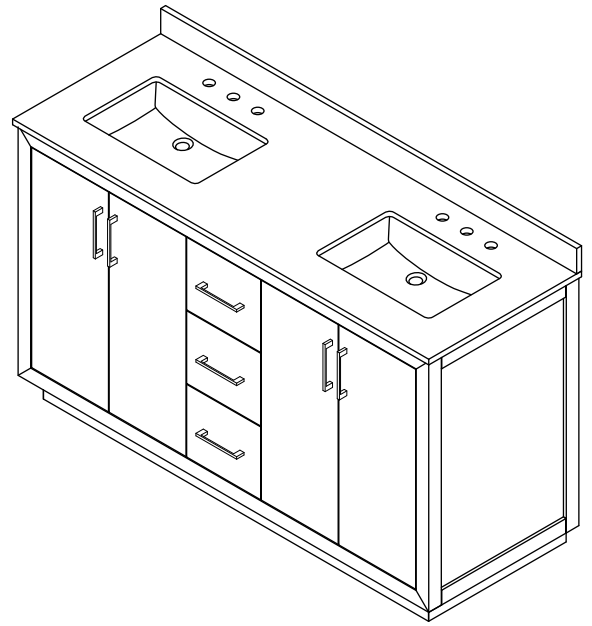

WYNDHAM COLLECTION

TOP VIEW OF VANITY CABINET

*Note: Due to high probability of breakage, the backsplash comes in two pieces, cut from the same piece. All measurements are $\pm 1/4"$.

WC-4141-60-DBL
Quartz