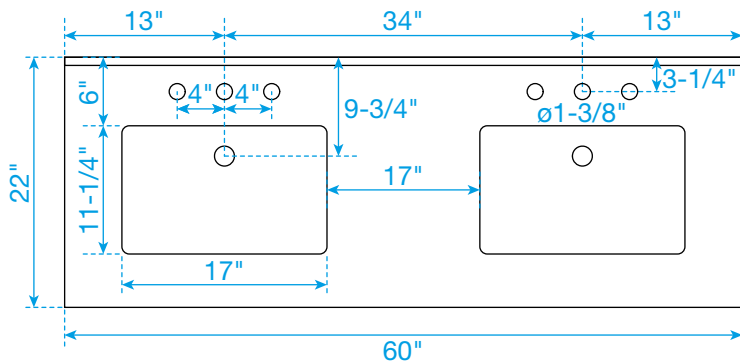

WYNDHAM COLLECTION

TOP VIEW OF VANITY CABINET

*Note: Due to high probability of breakage, the backsplash comes in two pieces, cut from the same piece. All measurements are $\pm 1/4"$.

WC-4141-60-DBL
Quartz