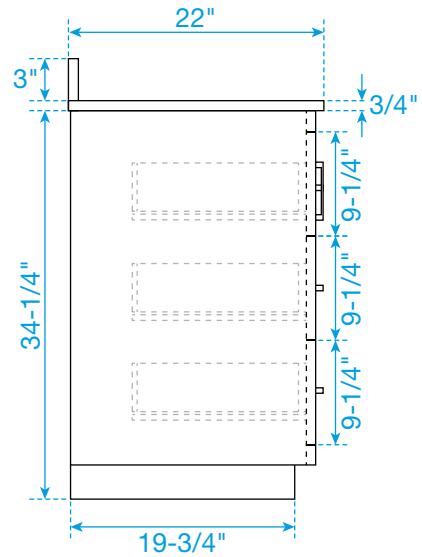

WYNDHAM COLLECTION

TOP VIEW OF VANITY CABINET

*Note: Due to high probability of breakage, the backsplash comes in two pieces, cut from the same piece. All measurements are $\pm 1/4"$.

WC-4141-60-DBL
Quartz