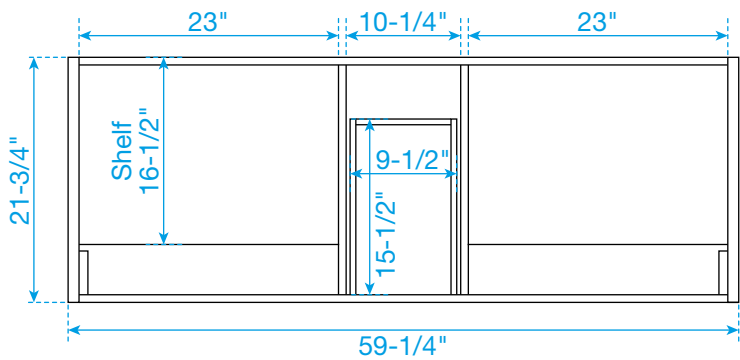

WYNDHAM COLLECTION

TOP VIEW OF VANITY CABINET

*Note: Due to high probability of breakage, the backsplash comes in two pieces, cut from the same piece. All measurements are $\pm 1/4"$.

WC-4141-60-DBL
Quartz