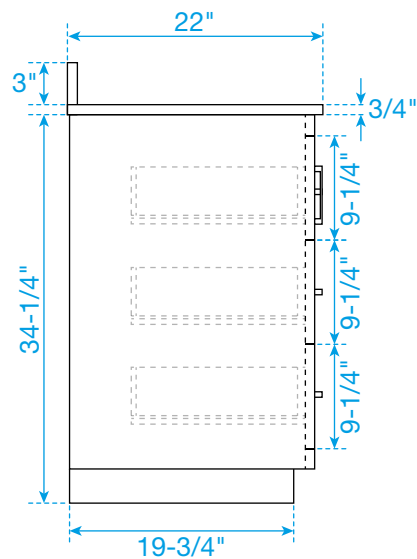

WYNDHAM COLLECTION

TOP VIEW OF VANITY CABINET

*Note: Due to high probability of breakage, the backsplash comes in two pieces, cut from the same piece. All measurements are $\pm 1/4$ ".

WC-4141-60-DBL
Quartz