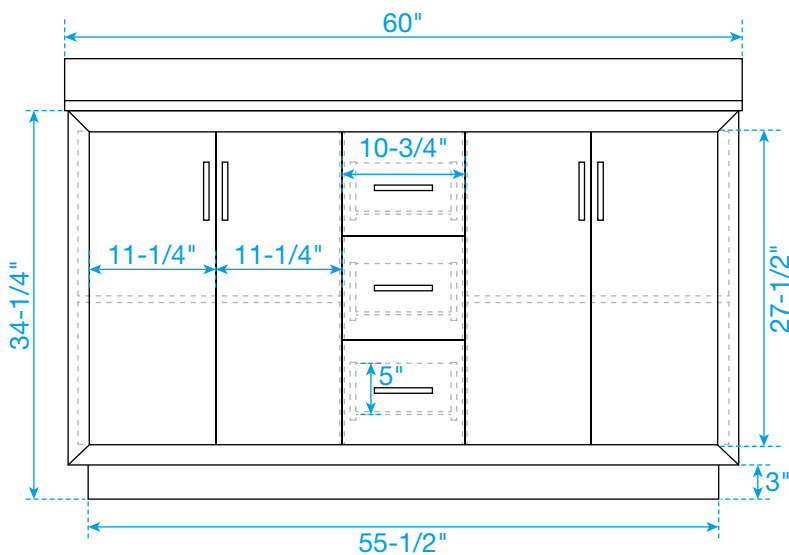

WYNDHAM COLLECTION

TOP VIEW OF VANITY CABINET

*Note: Due to high probability of breakage, the backsplash comes in two pieces, cut from the same piece. All measurements are $\pm 1/4$ ".

WC-4141-60-DBL
Quartz