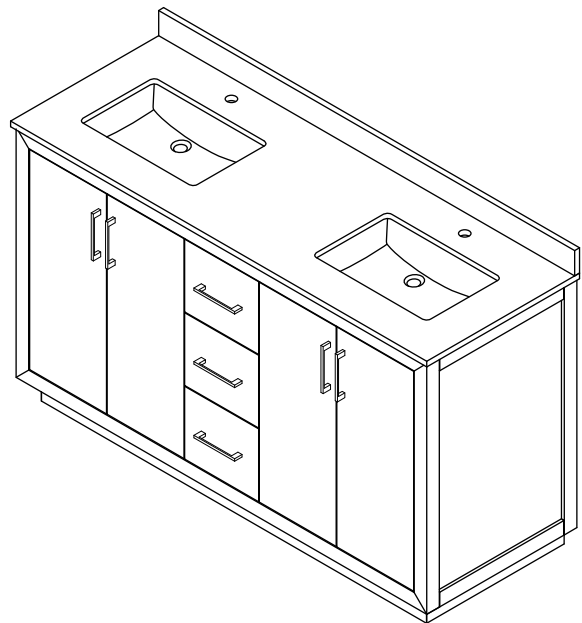

WYNDHAM COLLECTION

TOP VIEW OF VANITY CABINET

*Note: Due to high probability of breakage, the backsplash comes in two pieces, cut from the same piece. All measurements are $\pm 1/4$ ".

WC-4141-60-DBL
Quartz