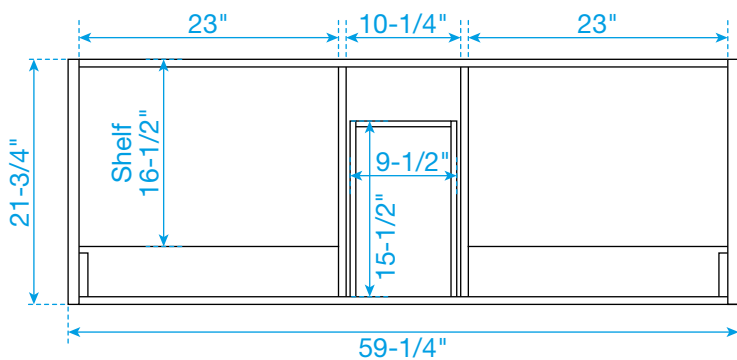

WYNDHAM COLLECTION

TOP VIEW OF VANITY CABINET

*Note: Due to high probability of breakage, the backsplash comes in two pieces, cut from the same piece. All measurements are $\pm 1/4$ ".

WC-4141-60-DBL
Quartz