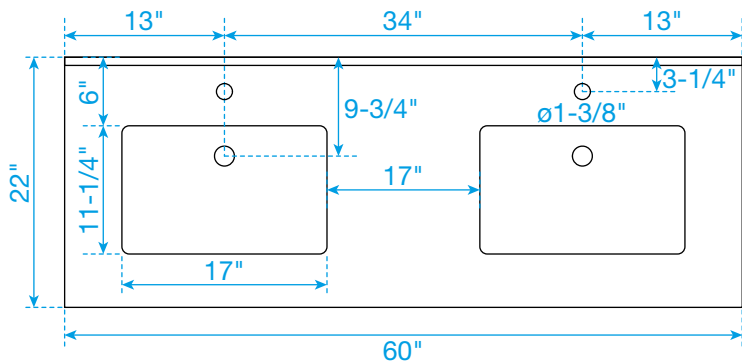

WYNDHAM COLLECTION

TOP VIEW OF VANITY CABINET

*Note: Due to high probability of breakage, the backsplash comes in two pieces, cut from the same piece. All measurements are $\pm 1/4$ ".

WC-4141-60-DBL
Quartz