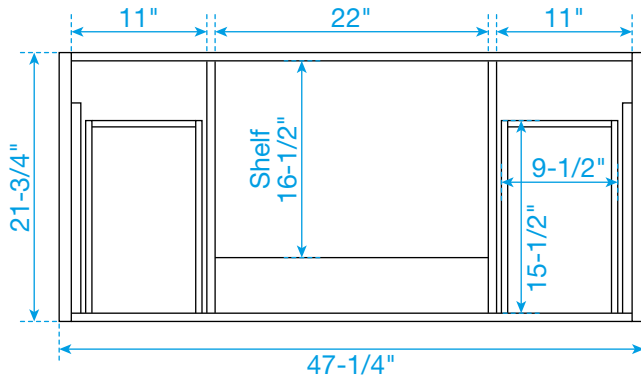

WYNDHAM COLLECTION

TOP VIEW OF VANITY CABINET

*Note: All measurements are $\pm 1/4$ ".

WC-4141-48-SGL Quartz