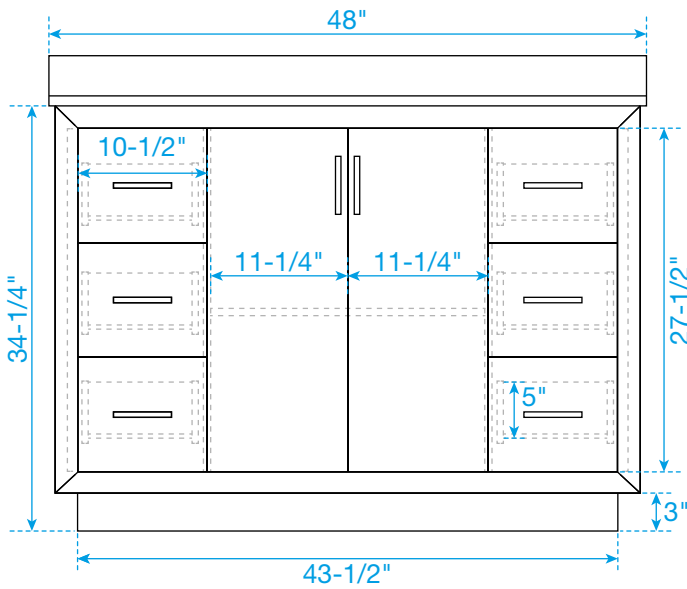

WYNDHAM COLLECTION

TOP VIEW OF VANITY CABINET

*Note: All measurements are $\pm 1/4$ ".

WC-4141-48-SGL Quartz