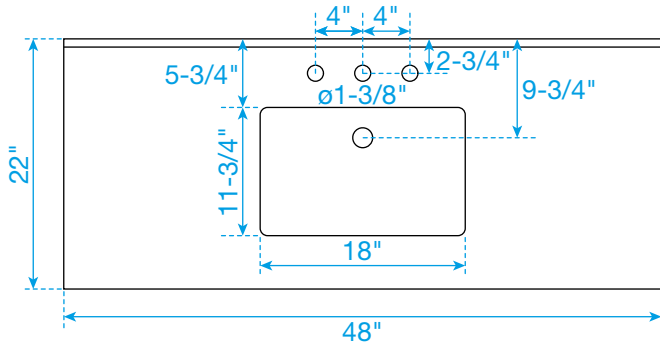

WYNDHAM COLLECTION

TOP VIEW OF VANITY CABINET

*Note: All measurements are $\pm 1/4$ ".

WC-4141-48-SGL Quartz