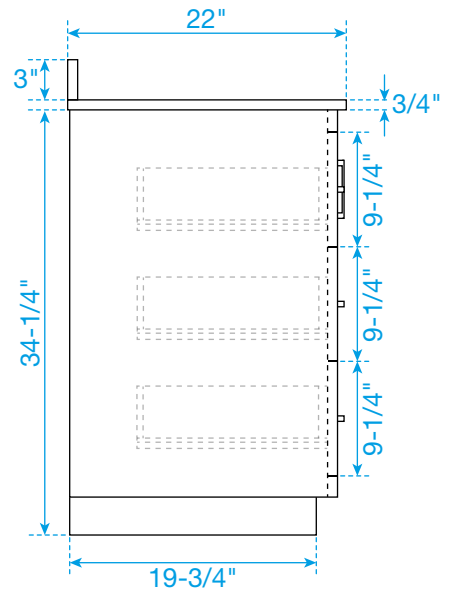

WYNDHAM COLLECTION

TOP VIEW OF VANITY CABINET

*Note: All measurements are $\pm 1/4$ ".

WC-4141-48-SGL Quartz