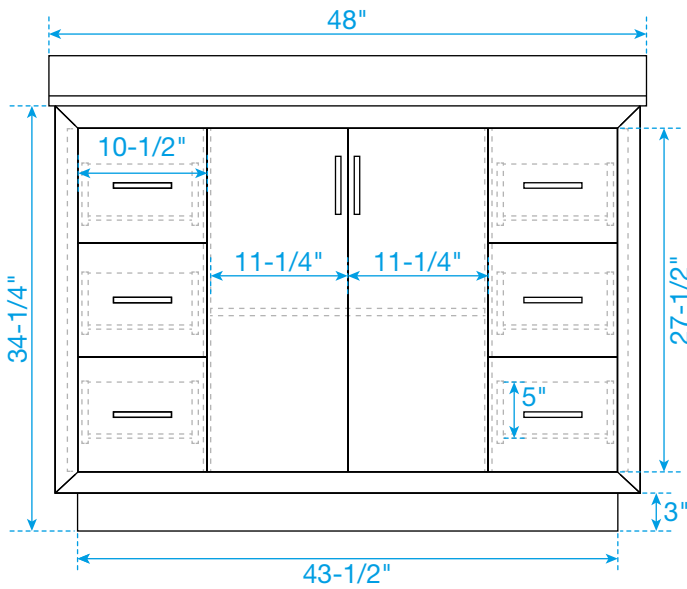

# WYNDHAM COLLECTION

TOP VIEW OF VANITY CABINET

\*Note: All measurements are  $\pm 1/4"$ .