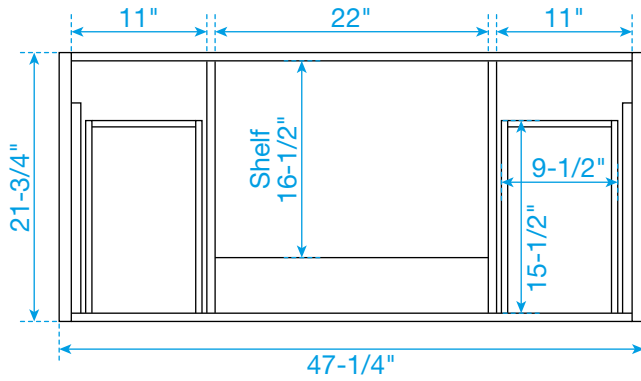

# WYNDHAM COLLECTION

TOP VIEW OF VANITY CABINET

\*Note: All measurements are  $\pm 1/4"$ .