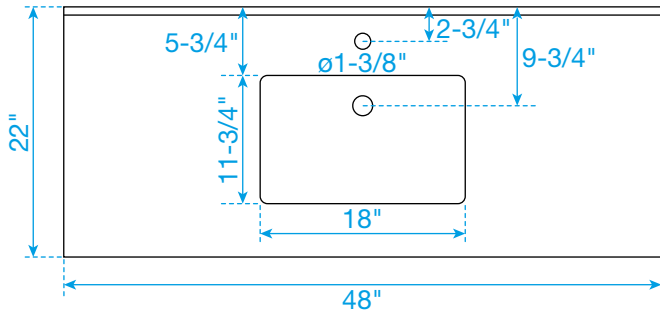

# WYNDHAM COLLECTION

TOP VIEW OF VANITY CABINET

\*Note: All measurements are  $\pm 1/4"$ .