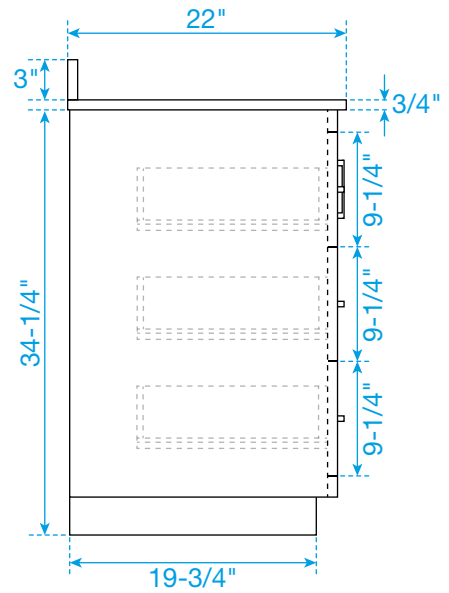

# WYNDHAM COLLECTION

TOP VIEW OF VANITY CABINET

\*Note: All measurements are  $\pm 1/4"$ .

## WC-4141-48-SGL Quartz