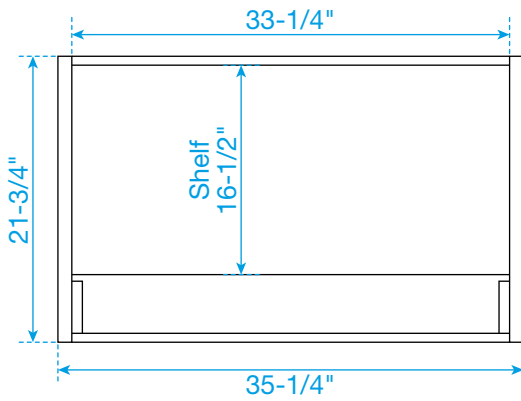

WYNDHAM COLLECTION

TOP VIEW OF VANITY CABINET

Note*: All measurements are $\pm 1/4"$.

WC-4141-36-SGL
Quartz