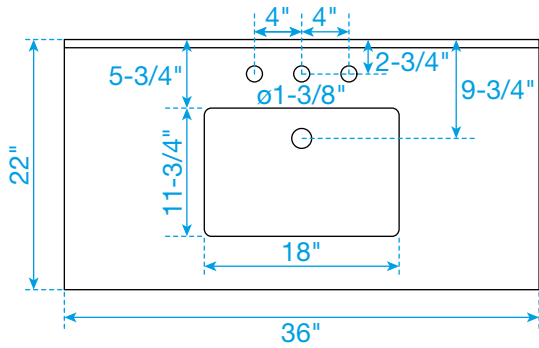

WYNDHAM COLLECTION

TOP VIEW OF VANITY CABINET

Note*: All measurements are $\pm 1/4"$.

WC-4141-36-SGL
Quartz