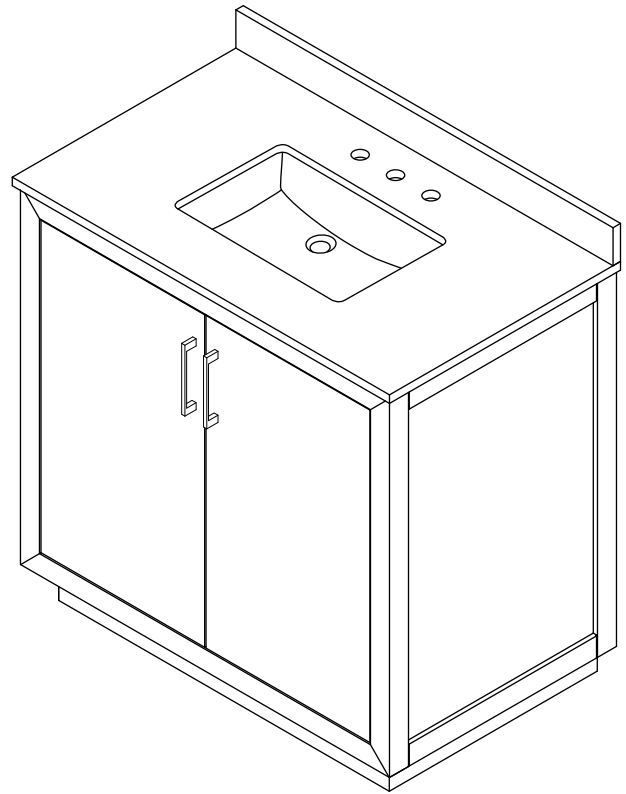

WYNDHAM COLLECTION

TOP VIEW OF VANITY CABINET

Note*: All measurements are $\pm 1/4"$.

WC-4141-36-SGL
Quartz