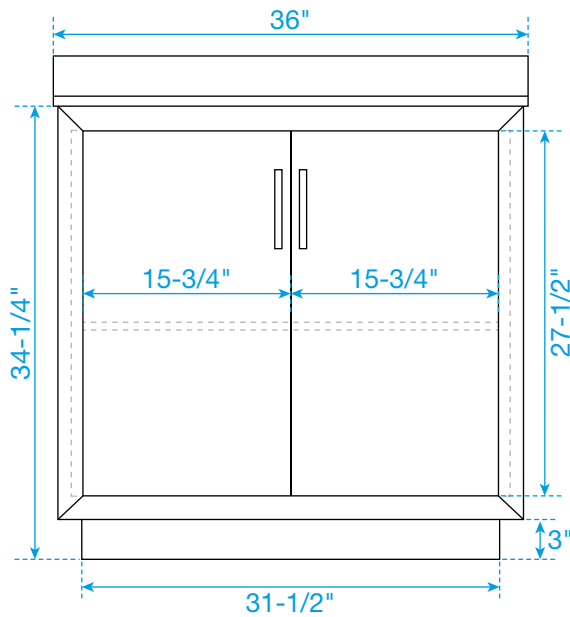

WYNDHAM COLLECTION

TOP VIEW OF VANITY CABINET

Note*: All measurements are $\pm 1/4"$.

WC-4141-36-SGL
Quartz