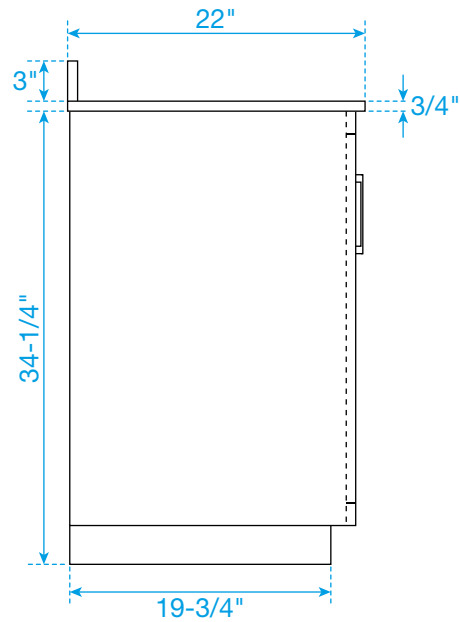

WYNDHAM COLLECTION

TOP VIEW OF VANITY CABINET

Note*: All measurements are $\pm 1/4"$.

WC-4141-36-SGL
Quartz