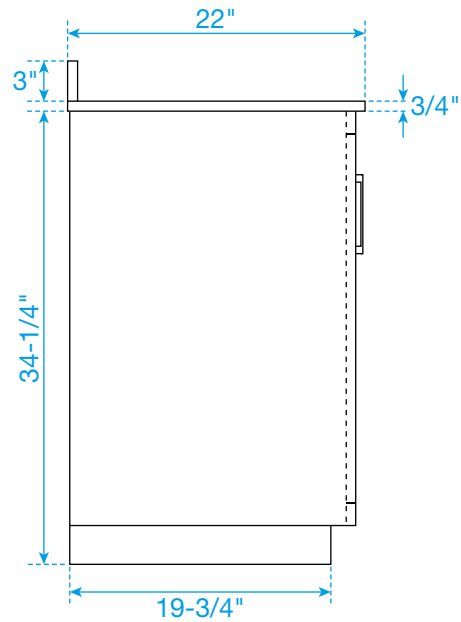

WYNDHAM COLLECTION

TOP VIEW OF VANITY CABINET

Note*: All measurements are $\pm 1/4''$.

WC-4141-36-SGL
Quartz