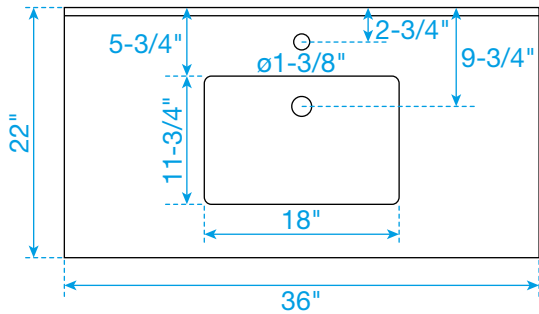

WYNDHAM COLLECTION

TOP VIEW OF VANITY CABINET

Note*: All measurements are $\pm 1/4''$.

WC-4141-36-SGL
Quartz