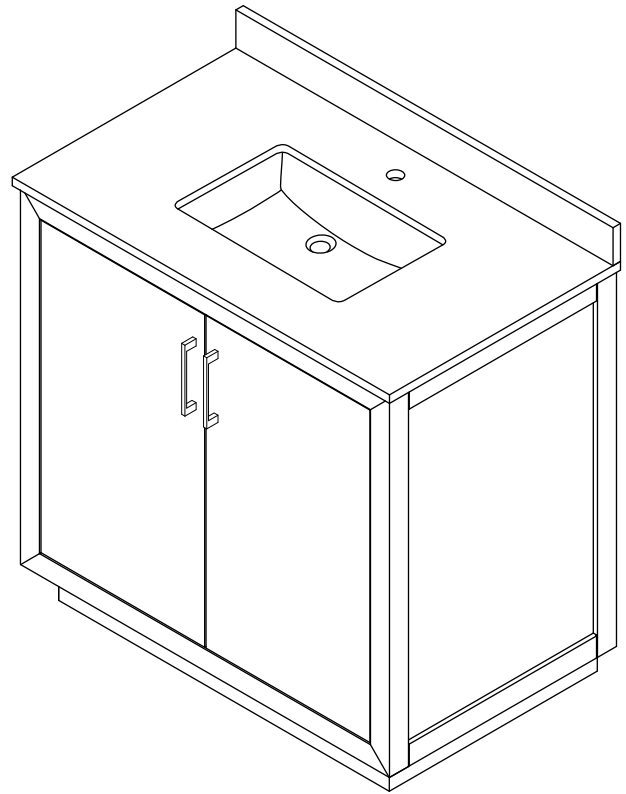

WYNDHAM COLLECTION

TOP VIEW OF VANITY CABINET

Note*: All measurements are $\pm 1/4''$.

WC-4141-36-SGL
Quartz