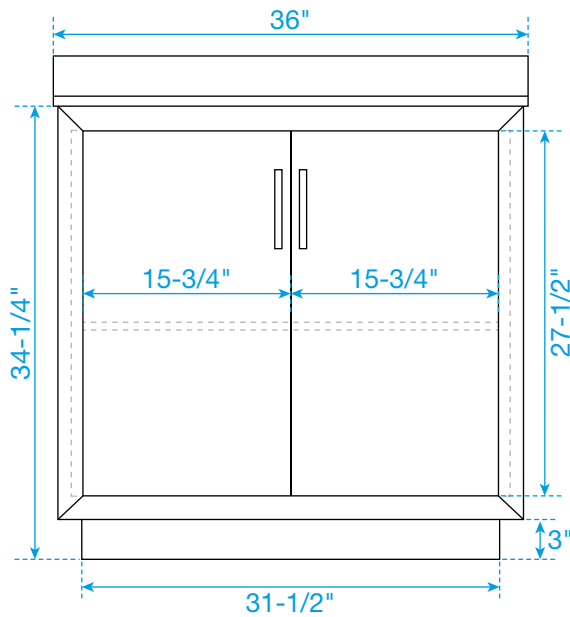

WYNDHAM COLLECTION

TOP VIEW OF VANITY CABINET

Note*: All measurements are $\pm 1/4''$.

WC-4141-36-SGL
Quartz