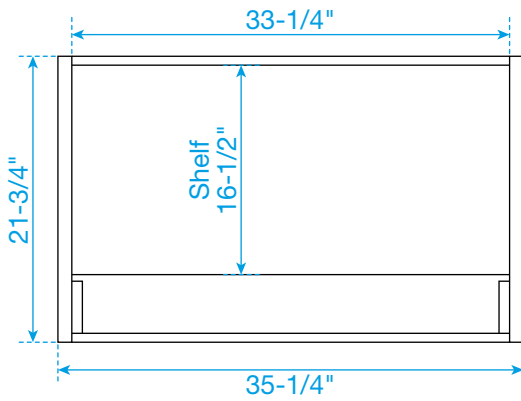

WYNDHAM COLLECTION

TOP VIEW OF VANITY CABINET

Note*: All measurements are $\pm 1/4''$.

WC-4141-36-SGL
Quartz