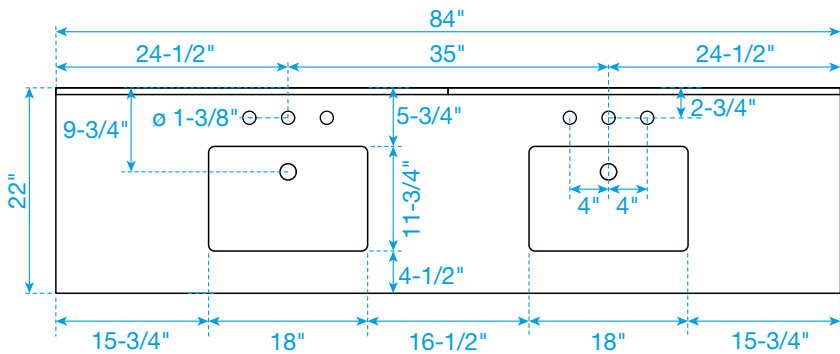

WYNDHAM COLLECTION

TOP VIEW OF VANITY CABINET

*Note: All measurements are ±1/4".

WC-2929-84-DBL
Quartz