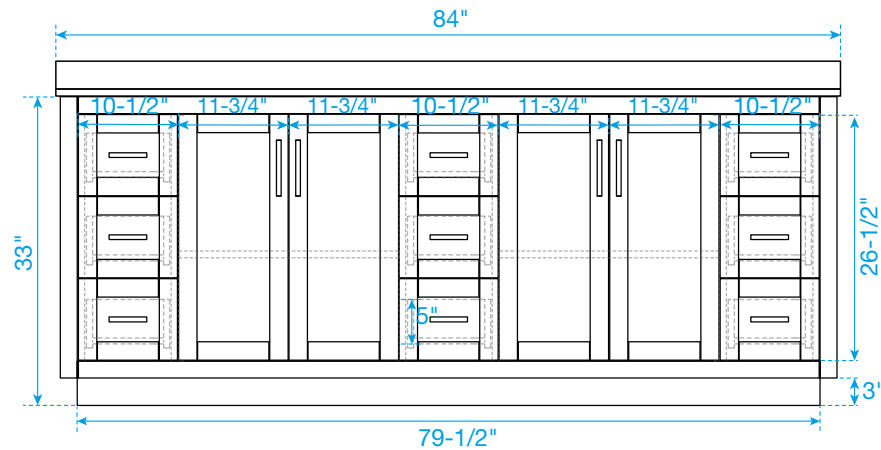

WYNDHAM COLLECTION

TOP VIEW OF VANITY CABINET

*Note: All measurements are ±1/4".

WC-2929-84-DBL
Quartz