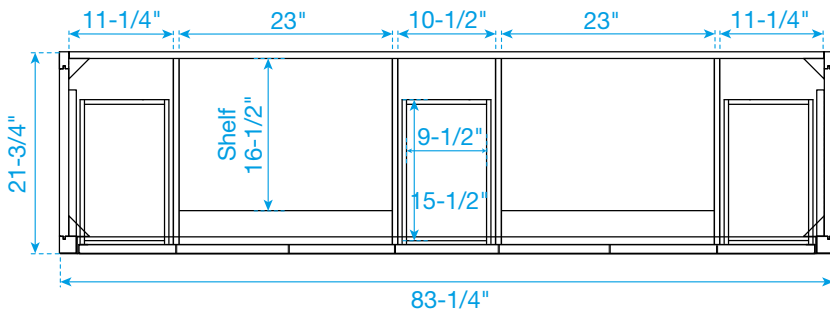

WYNDHAM COLLECTION

TOP VIEW OF VANITY CABINET

*Note: All measurements are ±1/4".

WC-2929-84-DBL
Quartz