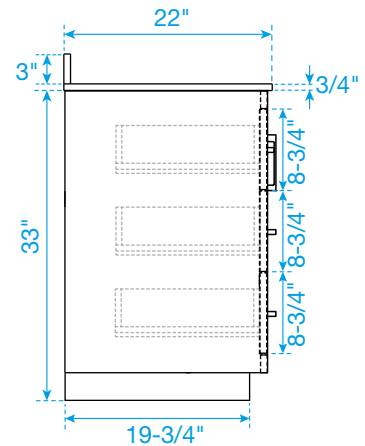

WYNDHAM COLLECTION

TOP VIEW OF VANITY CABINET

*Note: All measurements are ±1/4".

WC-2929-84-DBL
Quartz