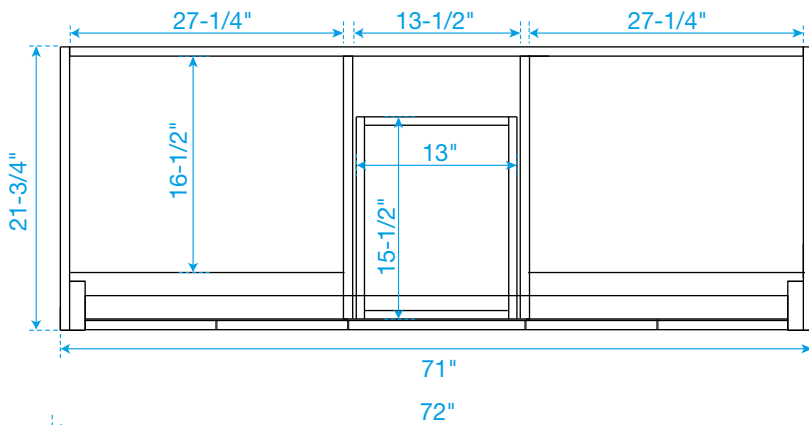

WYNDHAM COLLECTION

TOP VIEW OF VANITY CABINET

*Note: Due to high probability of breakage, the backsplash comes in two pieces, cut from the same piece. All measurements are $\pm 1/4$ ".

WC-2929-72-DBL-VCA3