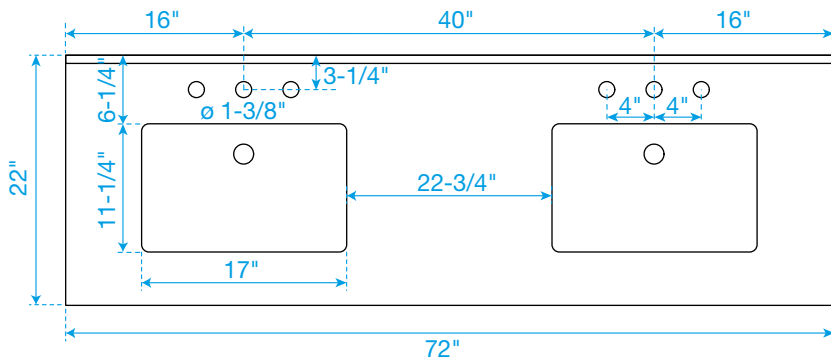

WYNDHAM COLLECTION

TOP VIEW OF VANITY CABINET

*Note: Due to high probability of breakage, the backsplash comes in two pieces, cut from the same piece. All measurements are $\pm 1/4$ ".

WC-2929-72-DBL-VCA3