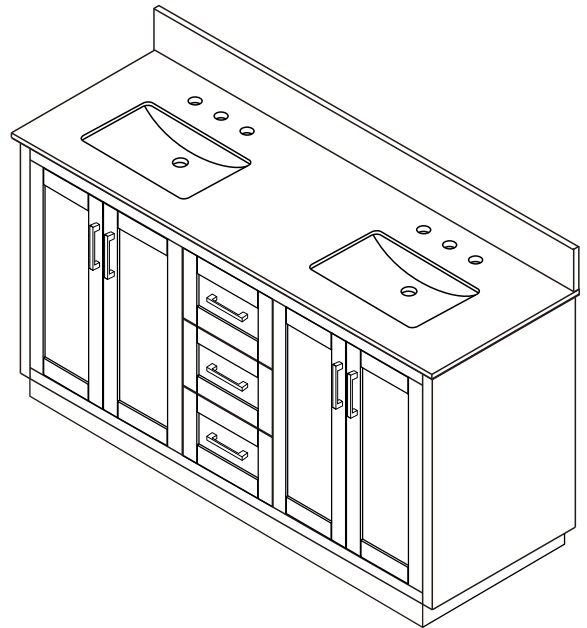

WYNDHAM COLLECTION

TOP VIEW OF VANITY CABINET

*Note: Due to high probability of breakage, the backsplash comes in two pieces, cut from the same piece. All measurements are $\pm 1/4$ ".

WC-2929-72-DBL-VCA3