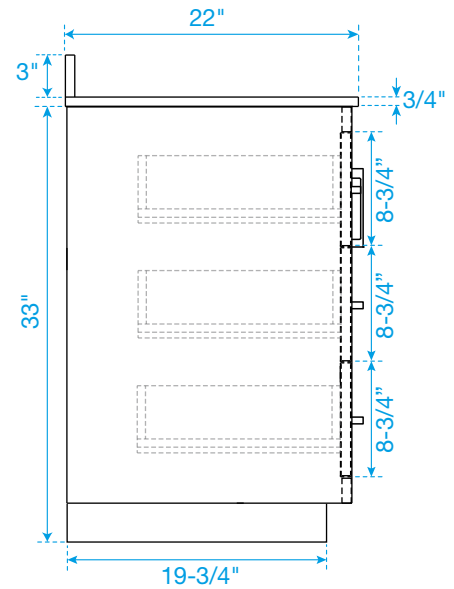

WYNDHAM COLLECTION

TOP VIEW OF VANITY CABINET

*Note: Due to high probability of breakage, the backsplash comes in two pieces, cut from the same piece. All measurements are $\pm 1/4$ ".

WC-2929-72-DBL-VCA3