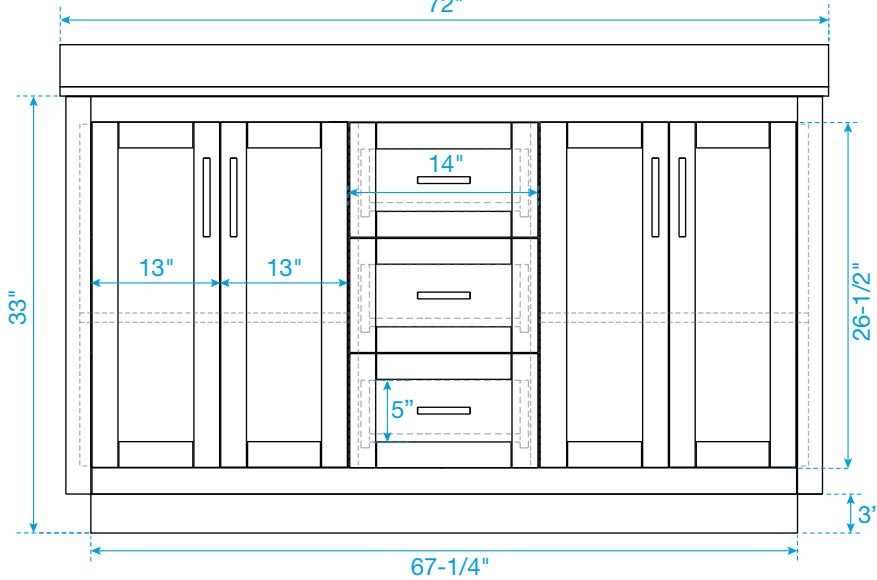

WYNDHAM COLLECTION

TOP VIEW OF VANITY CABINET

*Note: Due to high probability of breakage, the backsplash comes in two pieces, cut from the same piece. All measurements are $\pm 1/4$ ".

WC-2929-72-DBL-VCA3