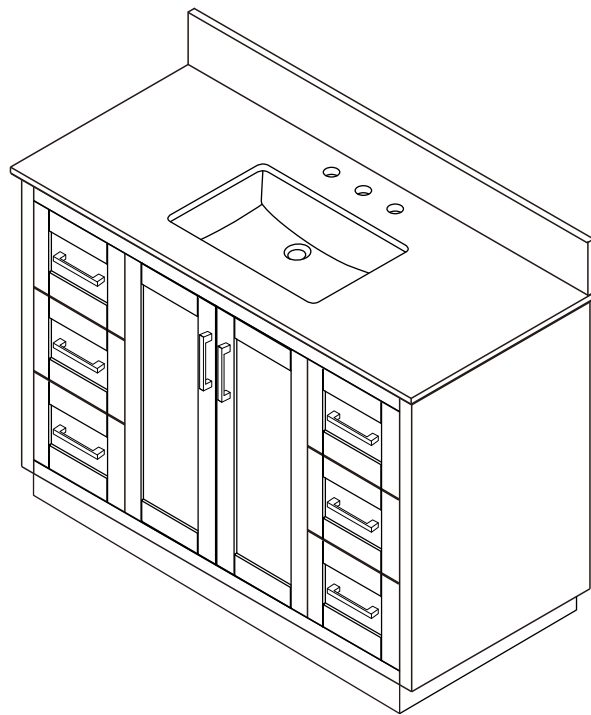

WYNDHAM COLLECTION

TOP VIEW OF VANITY CABINET

*Note: All measurements are $\pm 1/4"$.

WC-2929-42-SGL Quartz