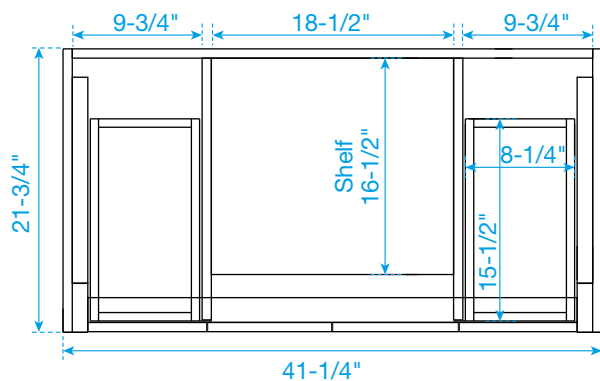

WYNDHAM COLLECTION

TOP VIEW OF VANITY CABINET

*Note: All measurements are $\pm 1/4"$.

WC-2929-42-SGL Quartz