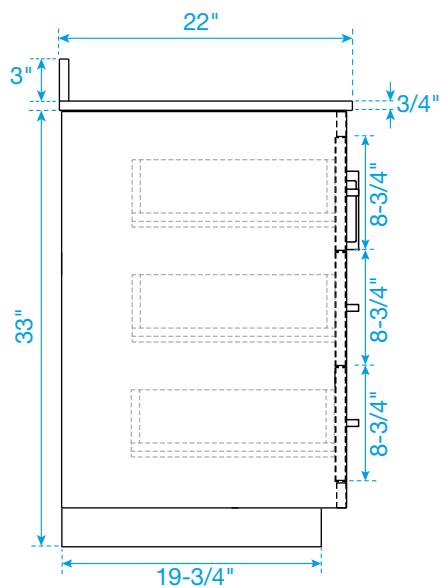

WYNDHAM COLLECTION

TOP VIEW OF VANITY CABINET

*Note: All measurements are $\pm 1/4"$.

WC-2929-42-SGL Quartz