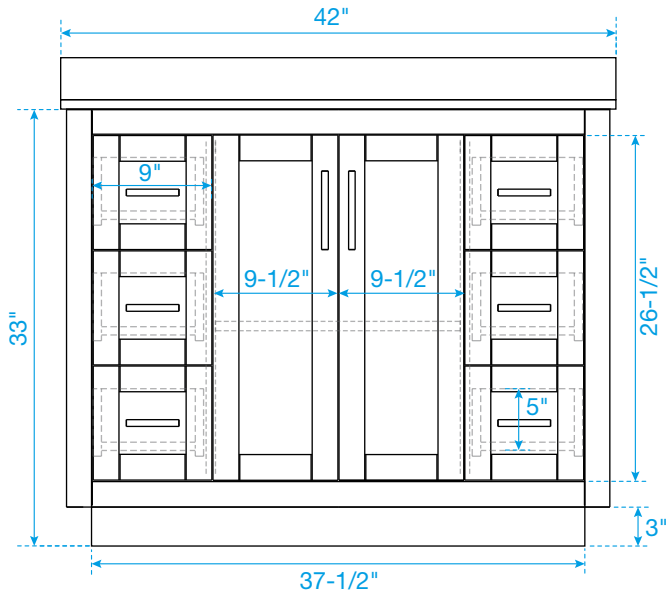

WYNDHAM COLLECTION

TOP VIEW OF VANITY CABINET

*Note: All measurements are $\pm 1/4"$.

WC-2929-42-SGL Quartz