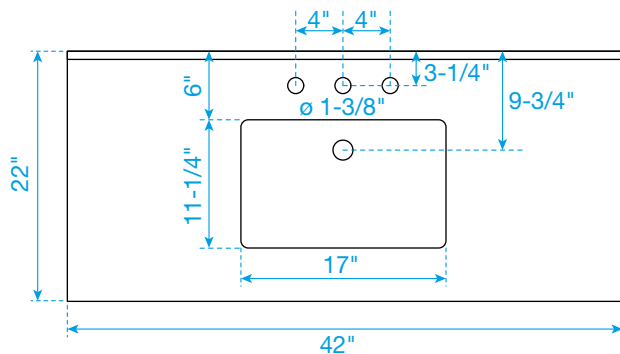

WYNDHAM COLLECTION

TOP VIEW OF VANITY CABINET

*Note: All measurements are $\pm 1/4"$.

WC-2929-42-SGL Quartz