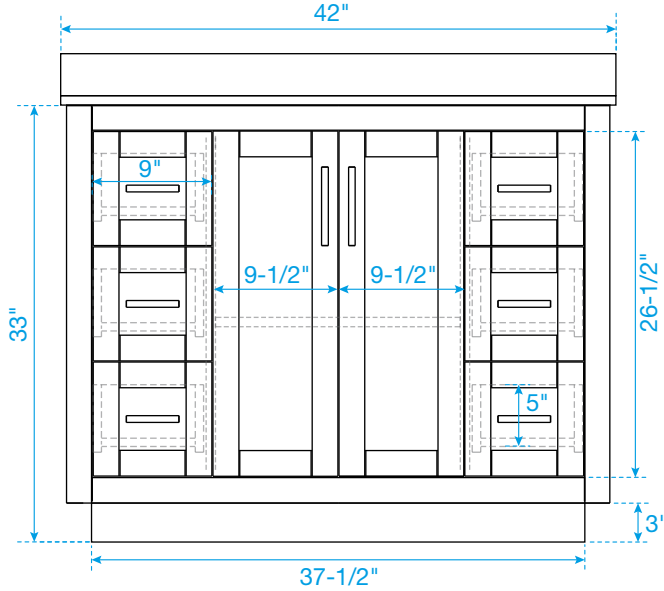

WYNDHAM COLLECTION

TOP VIEW OF VANITY CABINET

*Note: All measurements are $\pm 1/4"$.

WC-2929-42-SGL
Quartz