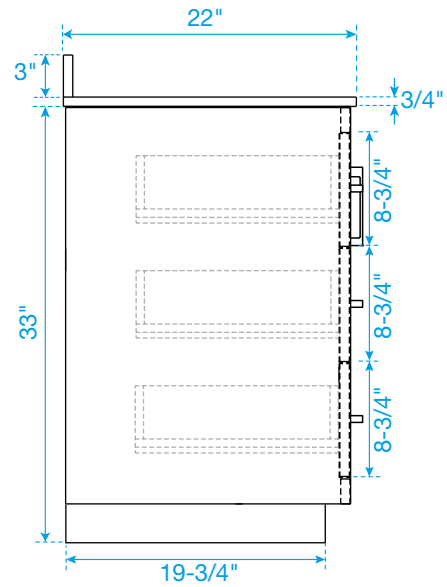

WYNDHAM COLLECTION

TOP VIEW OF VANITY CABINET

*Note: All measurements are $\pm 1/4"$.

WC-2929-42-SGL
Quartz