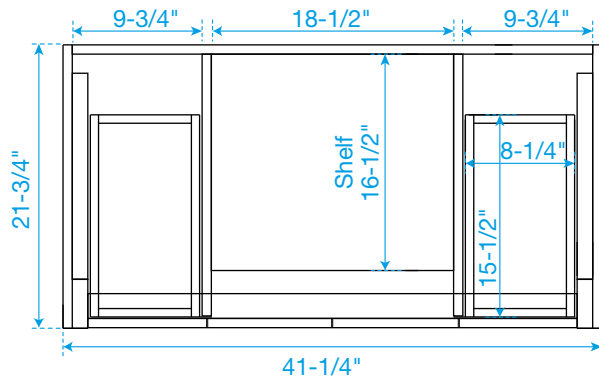

WYNDHAM COLLECTION

TOP VIEW OF VANITY CABINET

*Note: All measurements are $\pm 1/4"$.

WC-2929-42-SGL
Quartz