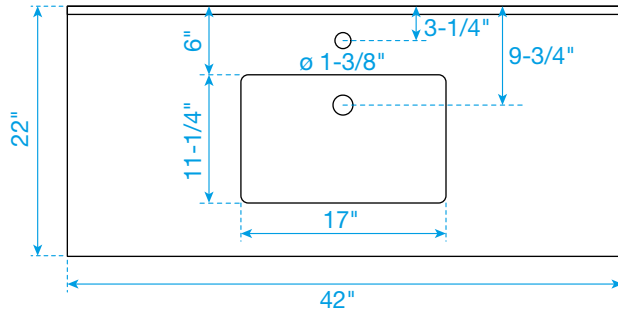

WYNDHAM COLLECTION

TOP VIEW OF VANITY CABINET

*Note: All measurements are $\pm 1/4"$.

WC-2929-42-SGL
Quartz