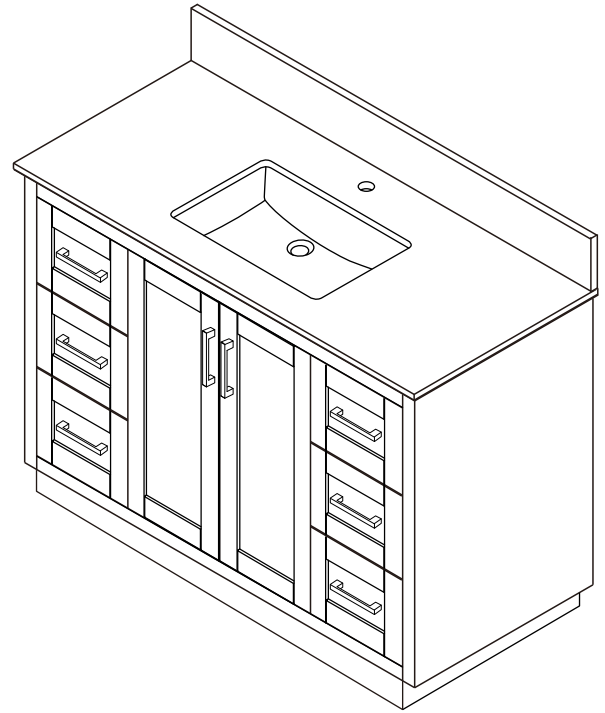

WYNDHAM COLLECTION

TOP VIEW OF VANITY CABINET

*Note: All measurements are $\pm 1/4"$.

WC-2929-42-SGL
Quartz