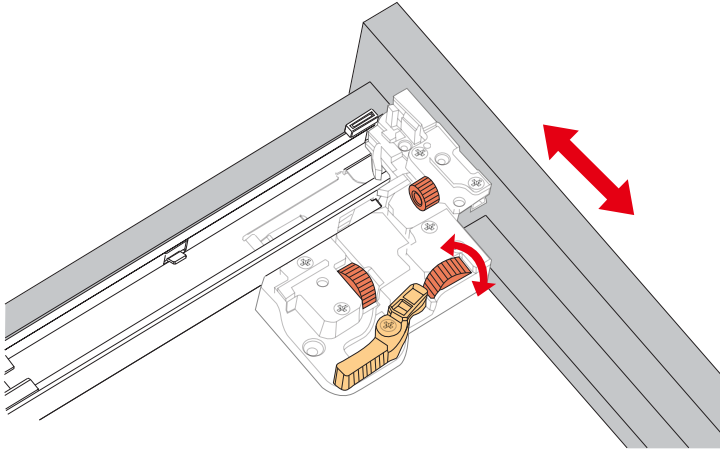

PACKING LIST

(Not all components may be included, depending upon your purchase)

HOW TO ADJUST HINGES (if required)

REQUIRED TOOLS NOT IN BOX

WC-2929-36-SGL Installation Guide

WYNDHAM COLLECTION

INSTALLATION INSTRUCTIONS

HOW TO ADJUST DRAWER SLIDES (if required)

WC-2929-36-SGL
Installation Guide

WYNDHAM COLLECTION

Side Adjustment

Depth Adjustment

Scan the QR code with your phone to watch detailed video instructions or visit www.wyndhamcollection.com/3dslides