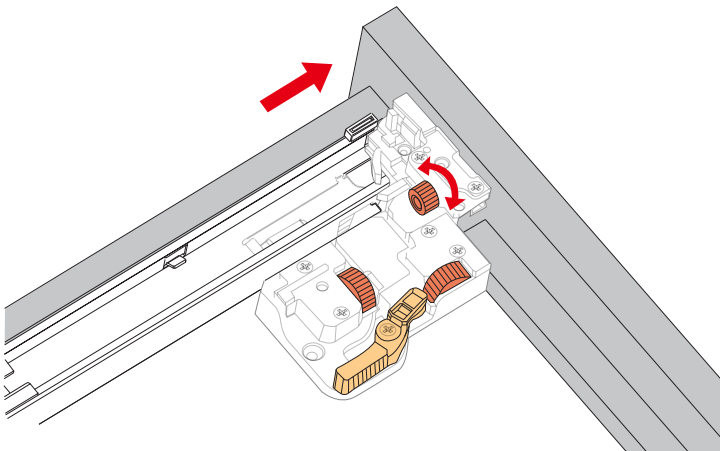

HOW TO ADJUST DRAWER SLIDES (if required)

WC-2929-36-SGL
Installation Guide

WYNDHAM COLLECTION

Side Adjustment

Depth Adjustment

Scan the QR code with your phone to watch detailed video instructions or visit www.wyndhamcollection.com/3dslides