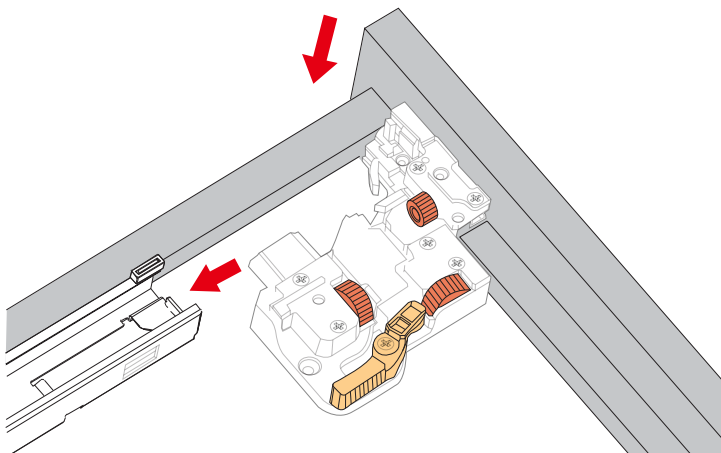

PACKING LIST

(Not all components may be included, depending upon your purchase)

HOW TO ADJUST HINGES (if required)

REQUIRED TOOLS NOT IN BOX

WC-2929-36-SGL Installation Guide

WYNDHAM COLLECTION

INSTALLATION INSTRUCTIONS

HOW TO ADJUST DRAWER SLIDES (if required)

WC-2929-36-SGL
Installation Guide

WYNDHAM COLLECTION

Side Adjustment

Depth Adjustment

Scan the QR code with your phone to watch detailed video instructions or visit www.wyndhamcollection.com/3dslides