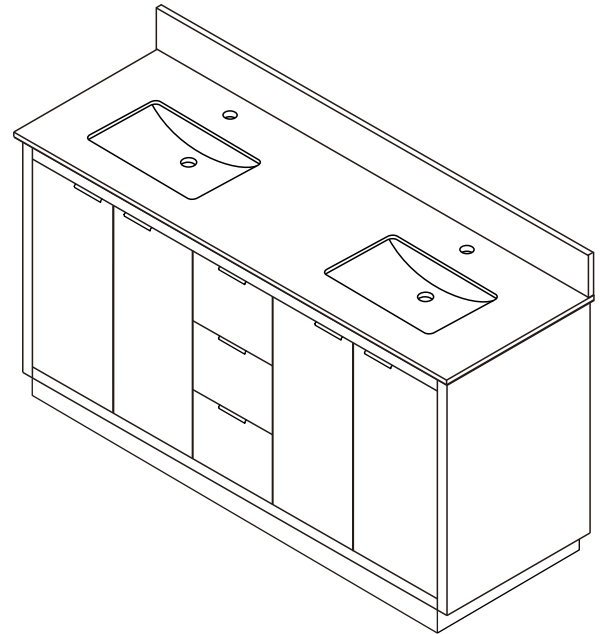

WYNDHAM COLLECTION

TOP VIEW OF VANITY CABINET

*Note: Due to high probability of breakage, the backsplash comes in two pieces, cut from the same piece. All measurements are $\pm 1/4"$.

WC-2828-80-DBL