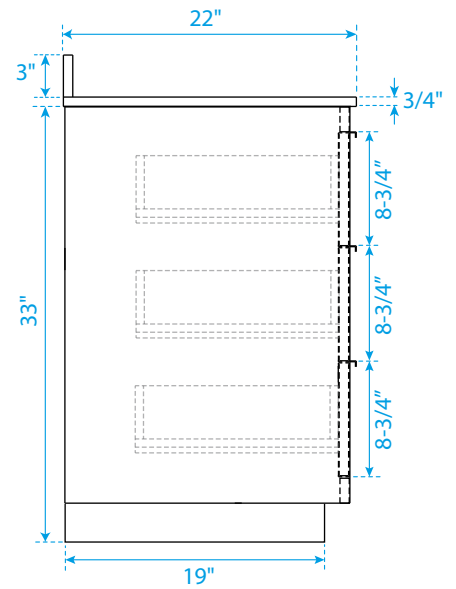

WYNDHAM COLLECTION

TOP VIEW OF VANITY CABINET

*Note: Due to high probability of breakage, the backsplash comes in two pieces, cut from the same piece. All measurements are $\pm 1/4"$.

WC-2828-80-DBL