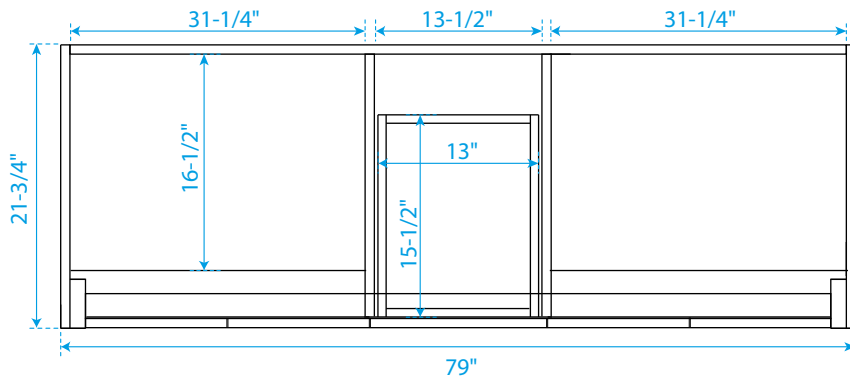

WYNDHAM COLLECTION

TOP VIEW OF VANITY CABINET

*Note: Due to high probability of breakage, the backsplash comes in two pieces, cut from the same piece. All measurements are $\pm 1/4"$.

WC-2828-80-DBL