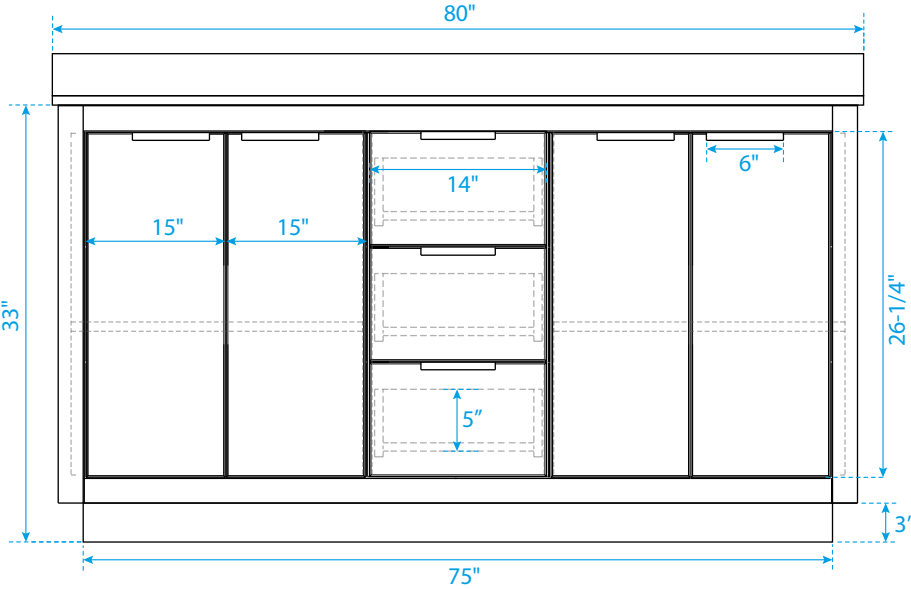

WYNDHAM COLLECTION

TOP VIEW OF VANITY CABINET

*Note: Due to high probability of breakage, the backsplash comes in two pieces, cut from the same piece. All measurements are $\pm 1/4"$.

WC-2828-80-DBL