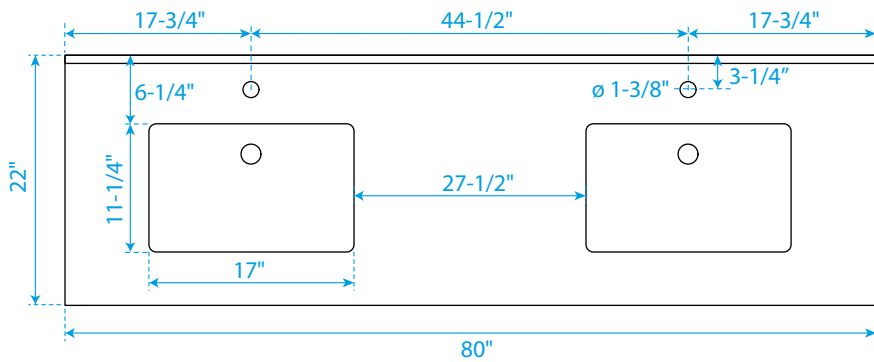

WYNDHAM COLLECTION

TOP VIEW OF VANITY CABINET

*Note: Due to high probability of breakage, the backsplash comes in two pieces, cut from the same piece. All measurements are $\pm 1/4"$.

WC-2828-80-DBL