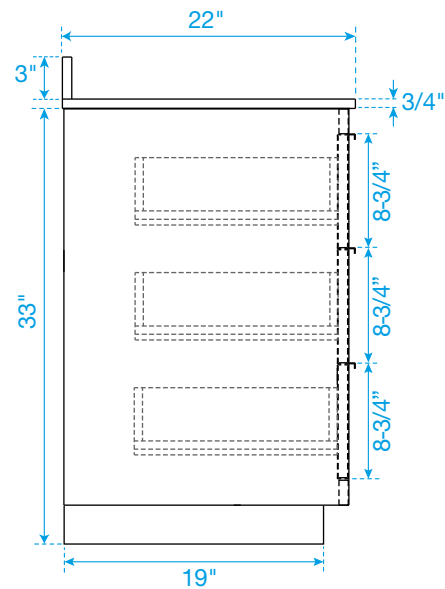

WYNDHAM COLLECTION

TOP VIEW OF VANITY CABINET

*Note: Due to high probability of breakage, the backsplash comes in two pieces, cut from the same piece. All measurements are $\pm 1/4"$.

WC-2828-80-DBL
Quartz