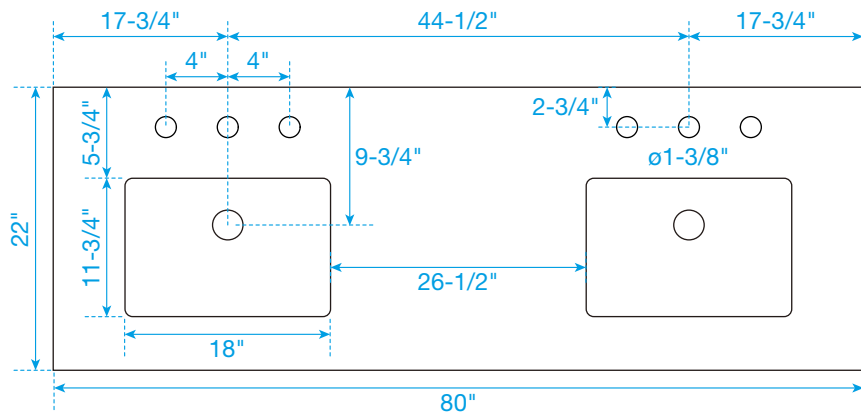

WYNDHAM COLLECTION

TOP VIEW OF VANITY CABINET

*Note: Due to high probability of breakage, the backsplash comes in two pieces, cut from the same piece. All measurements are $\pm 1/4"$.

WC-2828-80-DBL
Quartz