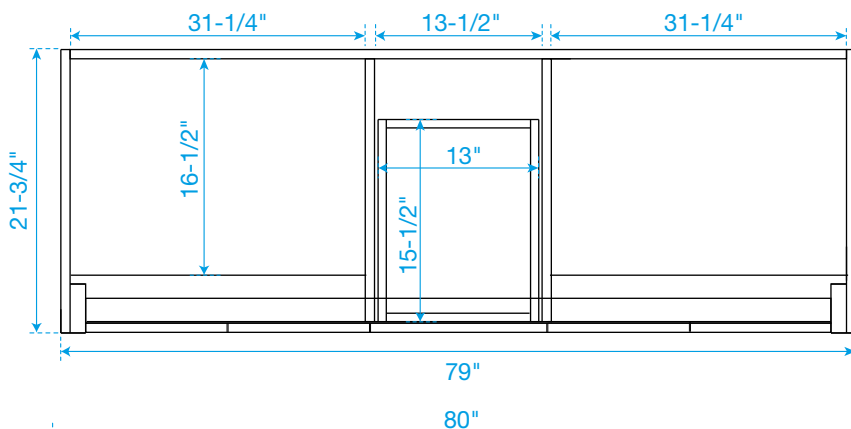

WYNDHAM COLLECTION

TOP VIEW OF VANITY CABINET

*Note: Due to high probability of breakage, the backsplash comes in two pieces, cut from the same piece. All measurements are $\pm 1/4"$.

WC-2828-80-DBL
Quartz