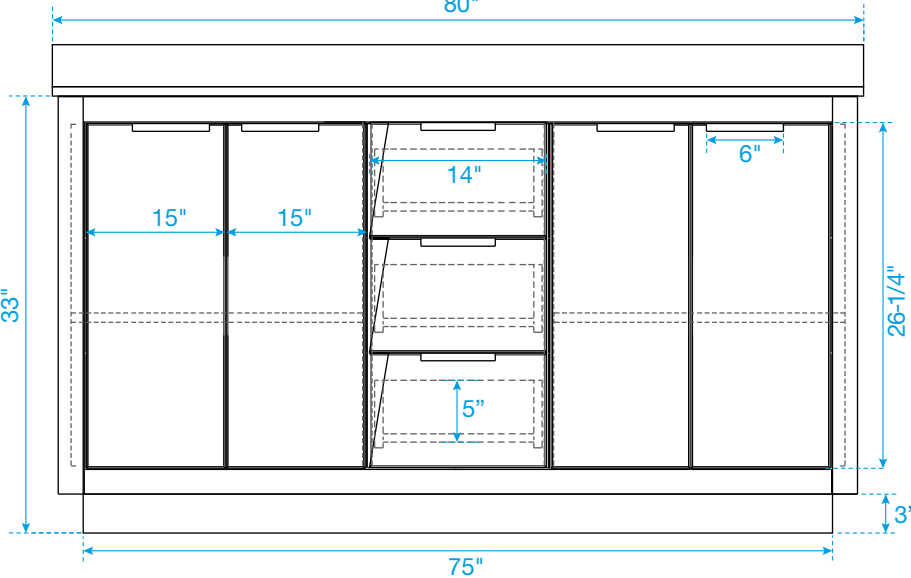

WYNDHAM COLLECTION

TOP VIEW OF VANITY CABINET

*Note: Due to high probability of breakage, the backsplash comes in two pieces, cut from the same piece. All measurements are $\pm 1/4"$.

WC-2828-80-DBL
Quartz