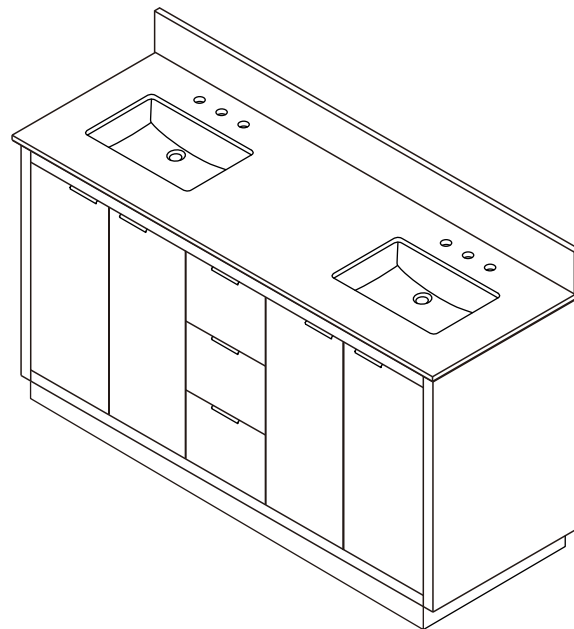

WYNDHAM COLLECTION

TOP VIEW OF VANITY CABINET

*Note: Due to high probability of breakage, the backsplash comes in two pieces, cut from the same piece. All measurements are $\pm 1/4"$.

WC-2828-80-DBL
Quartz