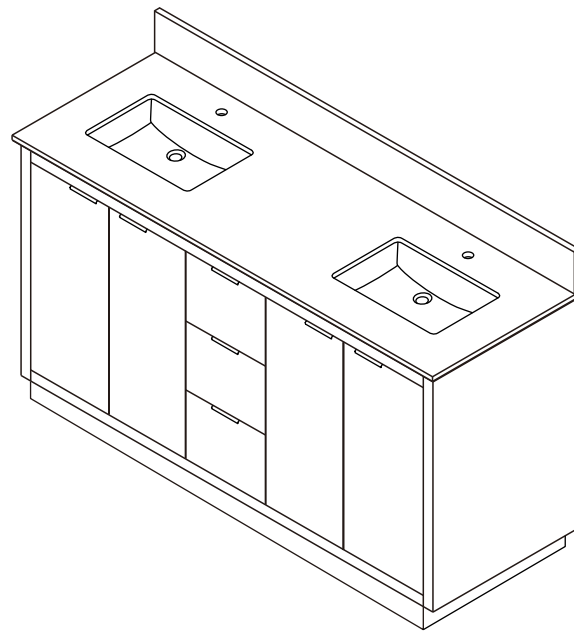

WYNDHAM COLLECTION

TOP VIEW OF VANITY CABINET

*Note: Due to high probability of breakage, the backsplash comes in two pieces, cut from the same piece. All measurements are $\pm 1/4$ ".

WC-2828-80-DBL
Quartz