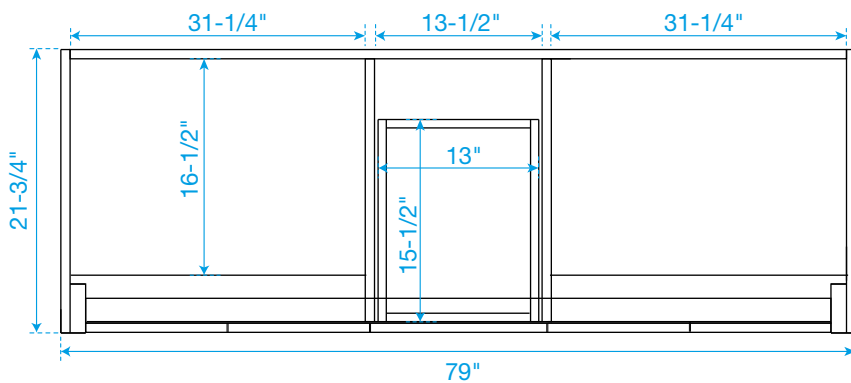

WYNDHAM COLLECTION

TOP VIEW OF VANITY CABINET

*Note: Due to high probability of breakage, the backsplash comes in two pieces, cut from the same piece. All measurements are $\pm 1/4$ ".

WC-2828-80-DBL
Quartz