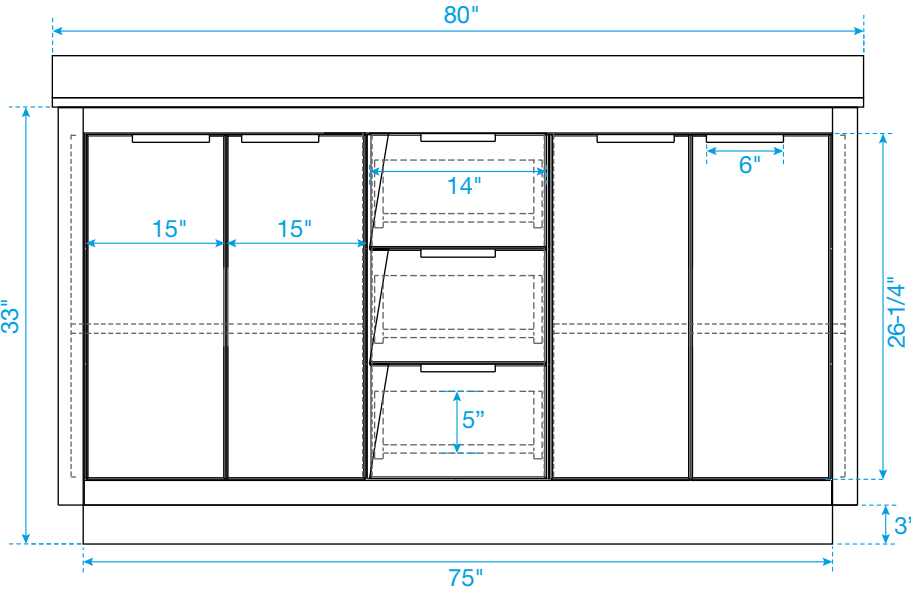

WYNDHAM COLLECTION

TOP VIEW OF VANITY CABINET

*Note: Due to high probability of breakage, the backsplash comes in two pieces, cut from the same piece. All measurements are $\pm 1/4$ ".

WC-2828-80-DBL
Quartz