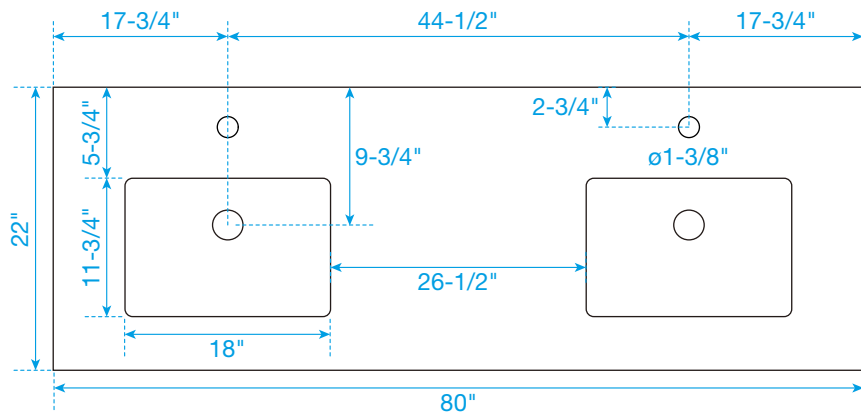

WYNDHAM COLLECTION

TOP VIEW OF VANITY CABINET

*Note: Due to high probability of breakage, the backsplash comes in two pieces, cut from the same piece. All measurements are $\pm 1/4$ ".

WC-2828-80-DBL
Quartz