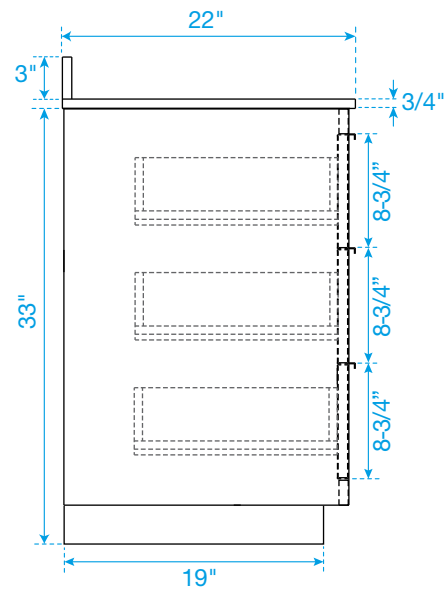

WYNDHAM COLLECTION

TOP VIEW OF VANITY CABINET

*Note: Due to high probability of breakage, the backsplash comes in two pieces, cut from the same piece. All measurements are $\pm 1/4$ ".

WC-2828-80-DBL
Quartz