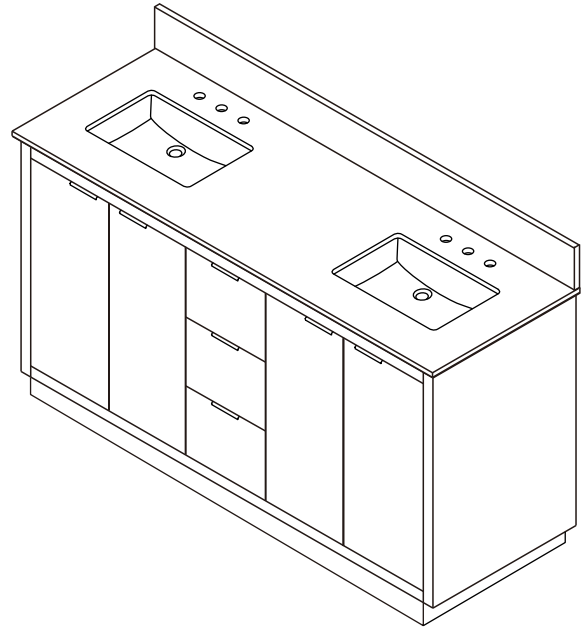

WYNDHAM COLLECTION

TOP VIEW OF VANITY CABINET

*Note: Due to high probability of breakage, the backsplash comes in two pieces, cut from the same piece. All measurements are $\pm 1/4''$.

WC-2828-72-DBL
Quartz