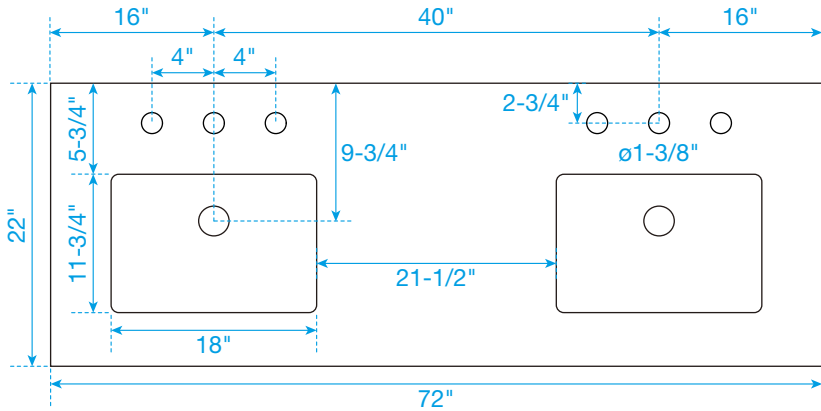

WYNDHAM COLLECTION

TOP VIEW OF VANITY CABINET

*Note: Due to high probability of breakage, the backsplash comes in two pieces, cut from the same piece. All measurements are $\pm 1/4''$.

WC-2828-72-DBL
Quartz