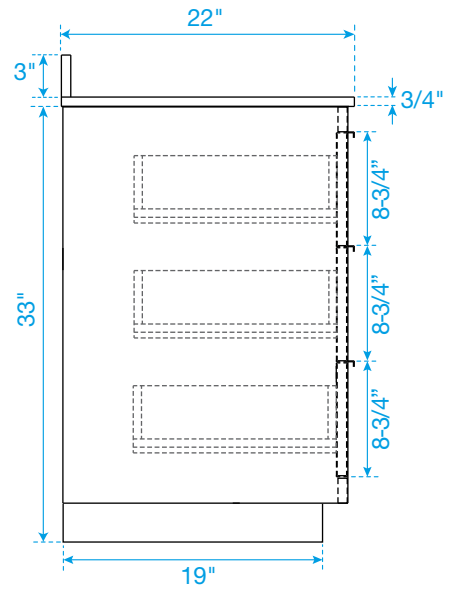

WYNDHAM COLLECTION

TOP VIEW OF VANITY CABINET

*Note: Due to high probability of breakage, the backsplash comes in two pieces, cut from the same piece. All measurements are $\pm 1/4''$.

WC-2828-72-DBL
Quartz