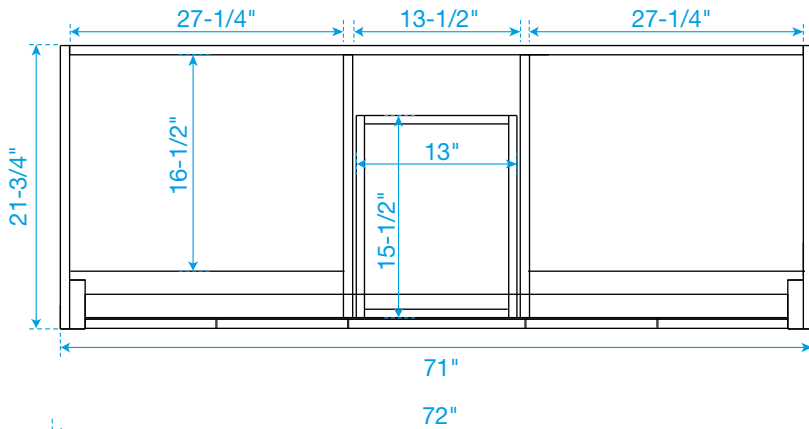

WYNDHAM COLLECTION

TOP VIEW OF VANITY CABINET

*Note: Due to high probability of breakage, the backsplash comes in two pieces, cut from the same piece. All measurements are $\pm 1/4''$.

WC-2828-72-DBL
Quartz