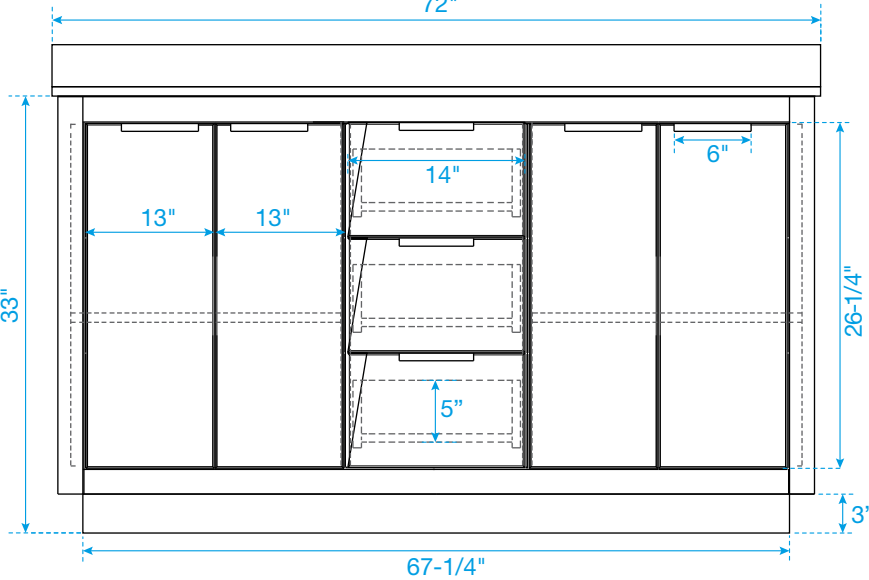

WYNDHAM COLLECTION

TOP VIEW OF VANITY CABINET

*Note: Due to high probability of breakage, the backsplash comes in two pieces, cut from the same piece. All measurements are $\pm 1/4''$.

WC-2828-72-DBL
Quartz